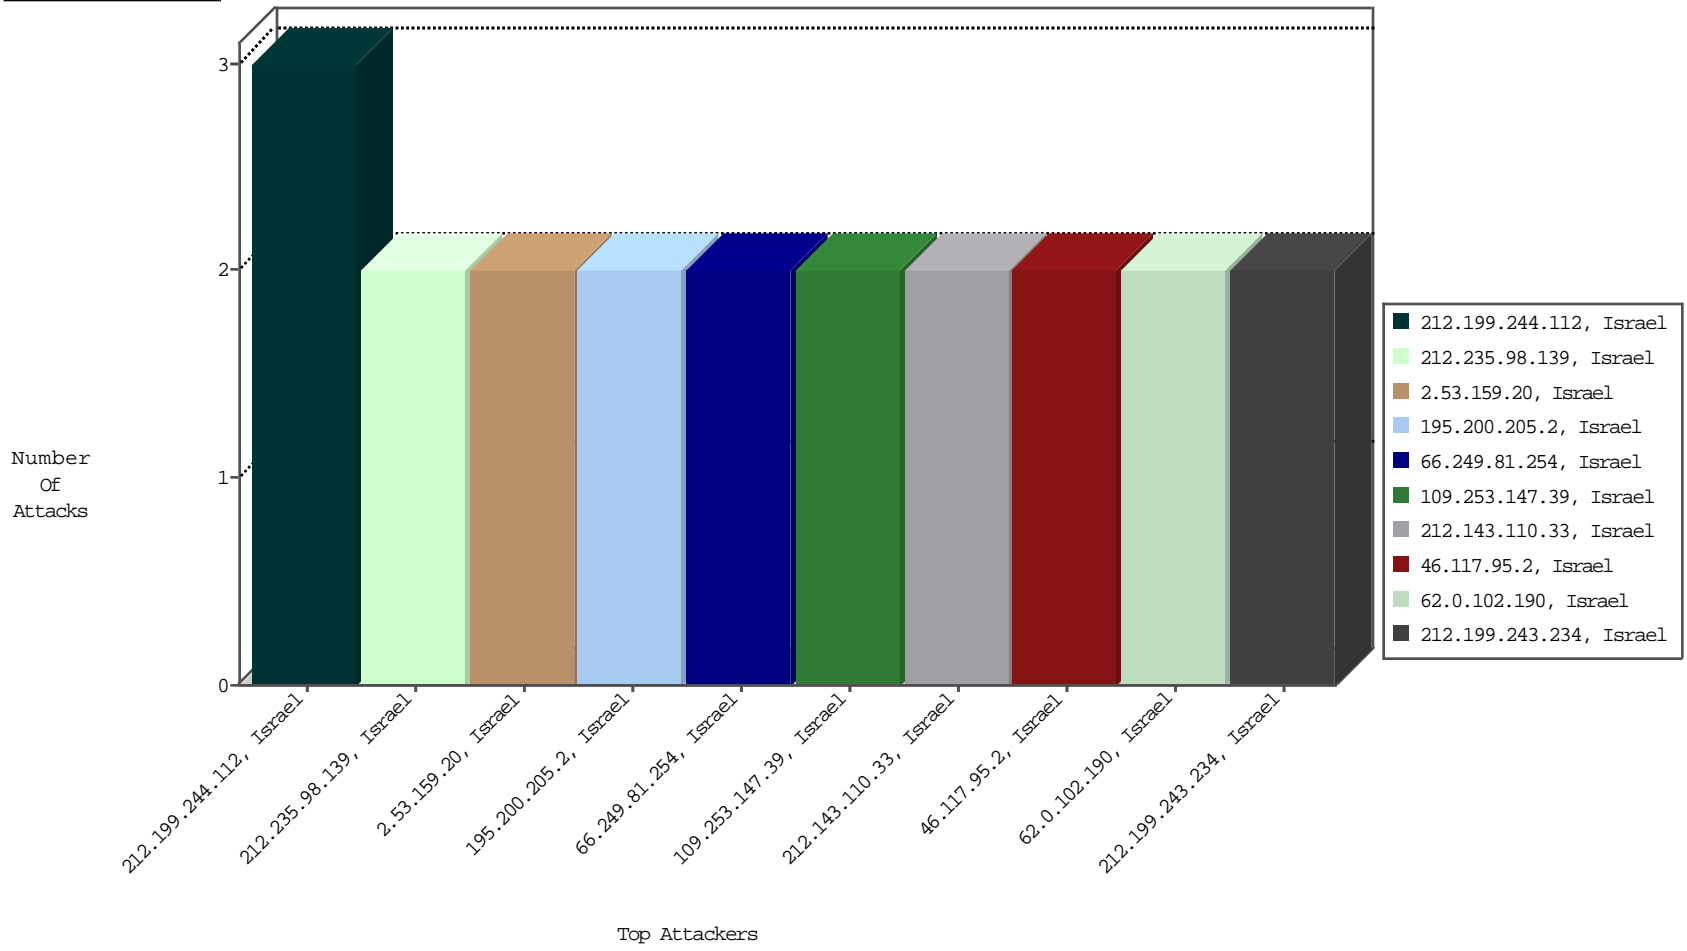

Focused IP Under Attack Daily Report

Top Targets

Top Attackers

Top Attackers In DDoS-Defence

Attacker Address	Attacker Geo	Target Address	Site	Signature	Device Action	DP_location.Location	Count
192.118.64.213	Israel	147.237.0.121		Block_Udp_All_Nets	drop	EEL-Isreal	1

05-01-2016-09:06:08 to 05-01-2016-10:06:08

Top Attackers In IPS

Attacker Address	Attacker Geo	Target Address	Site	Signature	Device Action	Count
------------------	--------------	----------------	------	-----------	---------------	-------