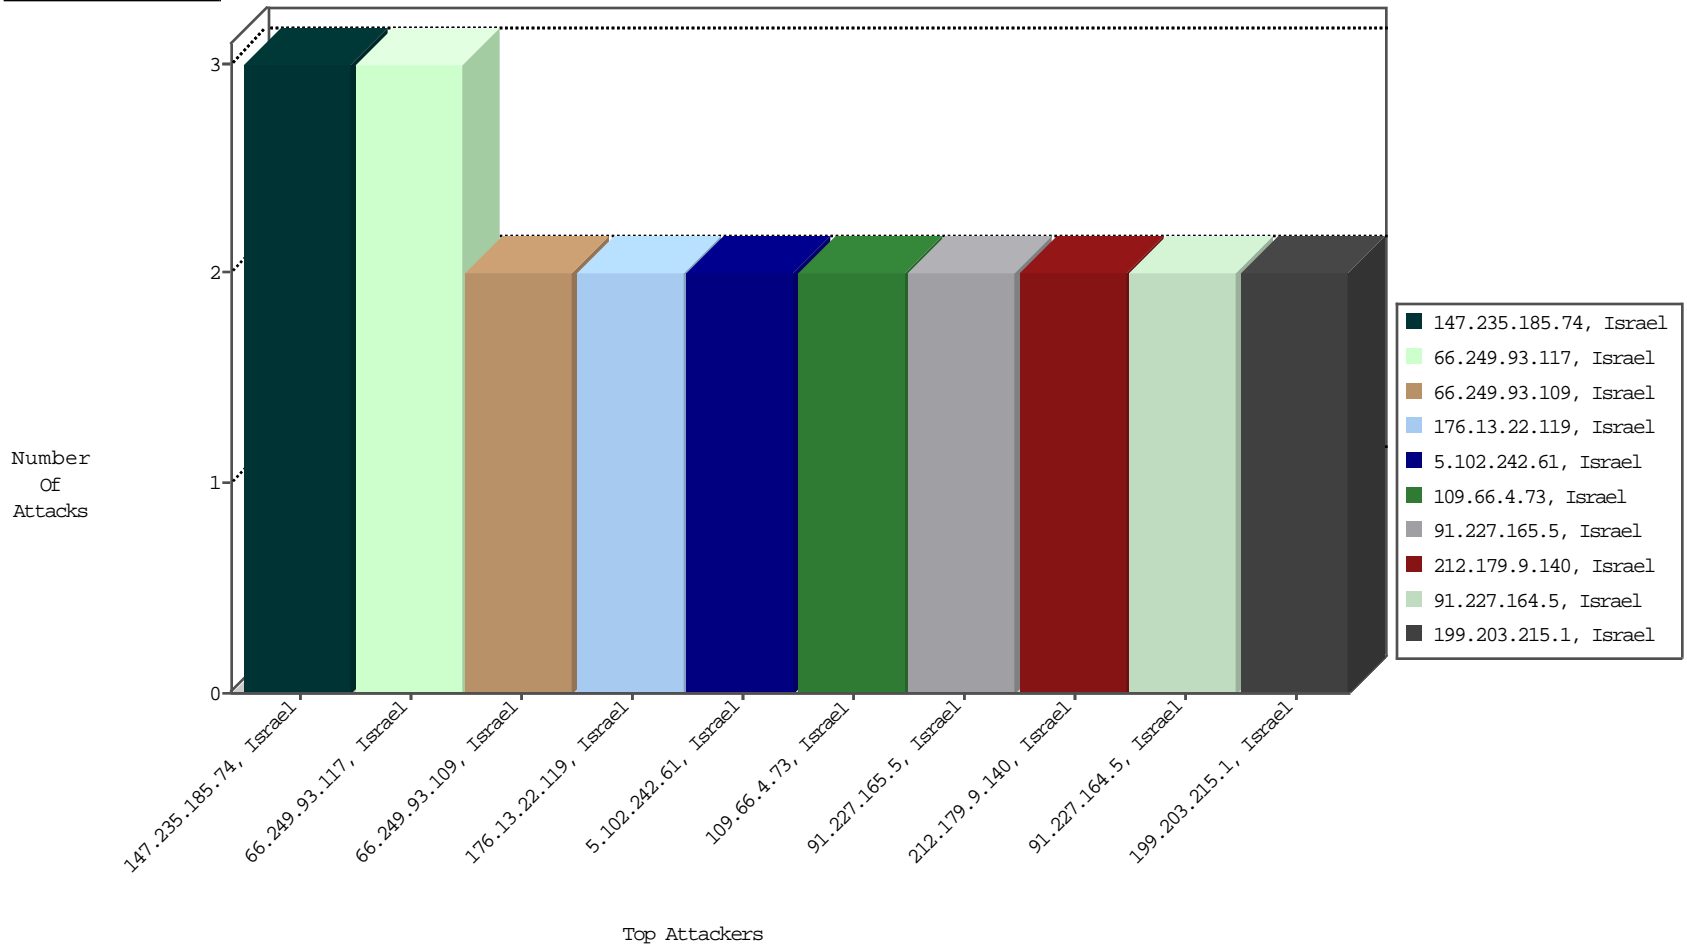

Focused IP Under Attack Daily Report

Top Targets

Top Attackers

Top Attackers In DDoS-Defence

Attacker Address	Attacker Geo	Target Address	Site	Signature	Device Action	DP_location.Location	Count
------------------	--------------	----------------	------	-----------	---------------	----------------------	-------

05-01-2016-07:06:01 to 05-01-2016-08:06:01

Top Attackers In IPS

Attacker Address	Attacker Geo	Target Address	Site	Signature	Device Action	Count
------------------	--------------	----------------	------	-----------	---------------	-------