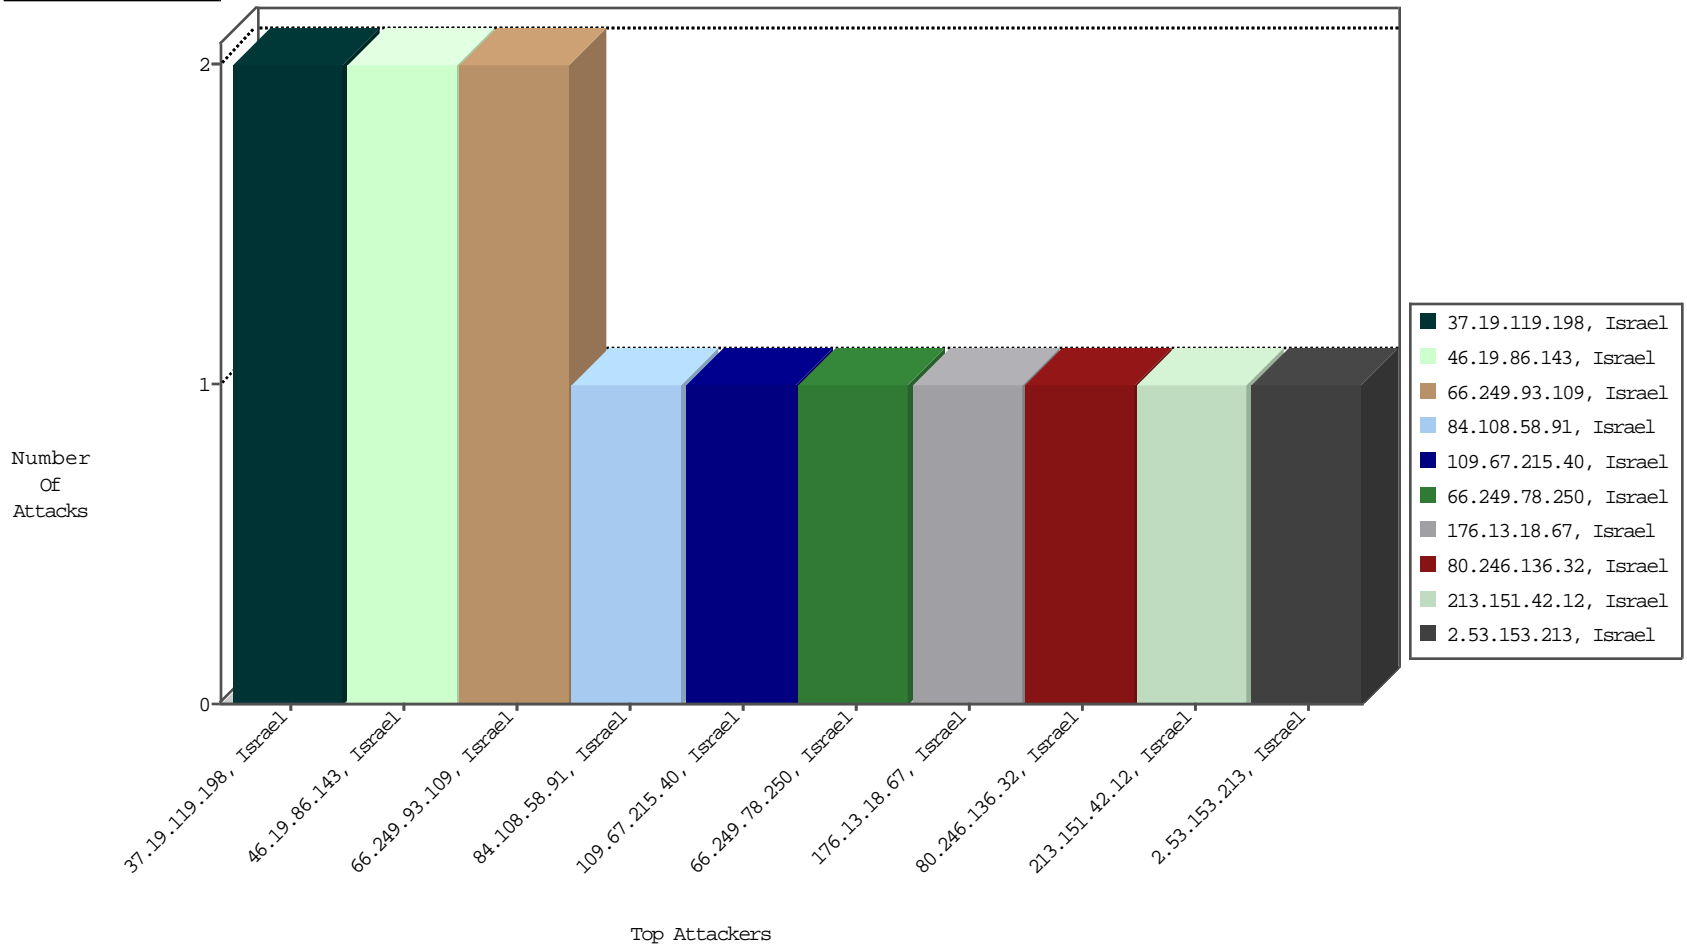

Focused IP Under Attack Daily Report

Top Targets

Top Attackers

Top Attackers In DDoS-Defence

Attacker Address	Attacker Geo	Target Address	Site	Signature	Device Action	DP_location.Location	Count
------------------	--------------	----------------	------	-----------	---------------	----------------------	-------

05-01-2016-06:06:08 to 05-01-2016-07:06:08

Top Attackers In IPS

Attacker Address	Attacker Geo	Target Address	Site	Signature	Device Action	Count
------------------	--------------	----------------	------	-----------	---------------	-------

Top Attackers In IDS

Attacker Address	Attacker Geo	Target Address	Site	Signature	Count
------------------	--------------	----------------	------	-----------	-------

Top Attackers In FW

Attacker Address	Attacker Geo	Target Address	Site Name	Signature	Device Action	Count
94.230.95.49	Israel	147.237.0.121	Bad TCP sequence	SYN retransmit with different window scale	monitor	13
217.69.133.248	Russian Federation	147.237.0.121	Geo-location enforcement	Geo-location inbound enforcement	drop	11
217.69.133.250	Russian Federation	147.237.0.121	Geo-location enforcement	Geo-location inbound enforcement	drop	9
149.88.134.157	Israel	147.237.0.121	Geo-location enforcement	Geo-location inbound enforcement	drop	4
46.19.85.96	Israel	147.237.0.121	Bad TCP sequence	Invalid ACK number	monitor	2
109.253.225.166	Israel	147.237.0.121	Bad TCP sequence	Invalid ACK number	monitor	1
46.19.85.96	Israel	147.237.0.121	Bad TCP sequence	Invalid ACK number	alert	1
194.28.112.51	Netherlands	147.237.0.121	Geo-location enforcement	Geo-location inbound enforcement	drop	1
5.29.178.187	Israel	147.237.0.121	Bad TCP sequence	Invalid ACK number	monitor	1