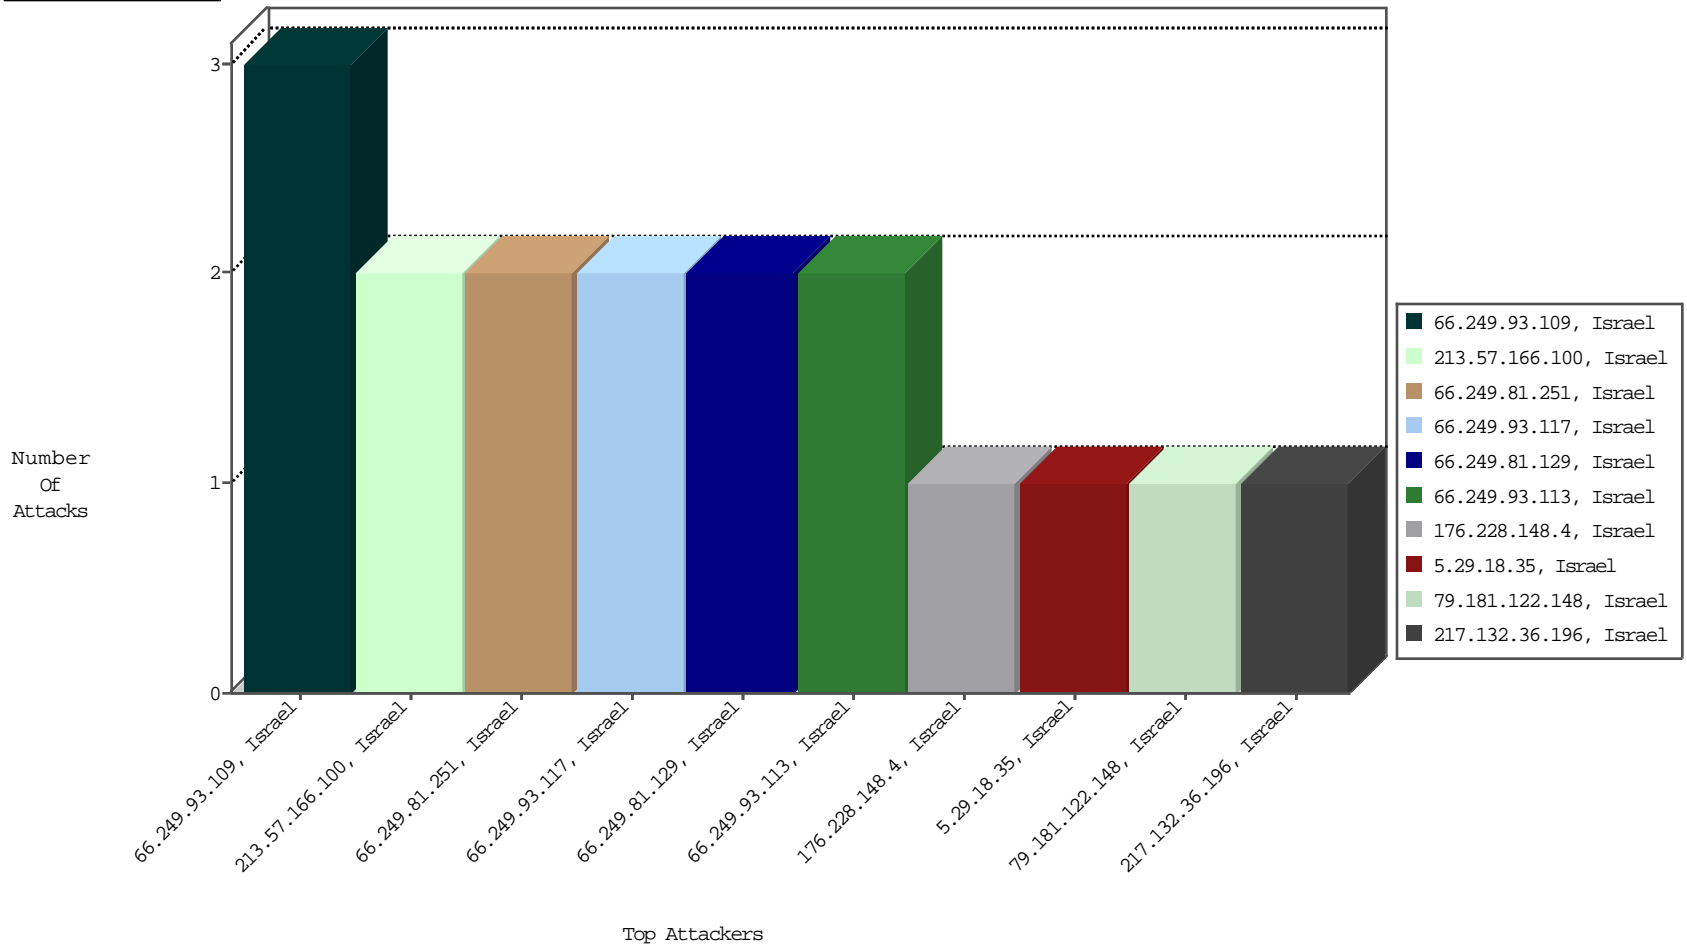

Focused IP Under Attack Daily Report

Top Targets

Top Attackers

Top Attackers In DDoS-Defence

Attacker Address	Attacker Geo	Target Address	Site	Signature	Device Action	DP_location.Location	Count
------------------	--------------	----------------	------	-----------	---------------	----------------------	-------

Top Attackers In IPS

Attacker Address	Attacker Geo	Target Address	Site	Signature	Device Action	Count
------------------	--------------	----------------	------	-----------	---------------	-------

Top Attackers In IDS

Attacker Address	Attacker Geo	Target Address	Site	Signature	Count
------------------	--------------	----------------	------	-----------	-------

Top Attackers In FW

Attacker Address	Attacker Geo	Target Address	Site	Name	Signature	Device Action	Count
149.88.231.28	Israel	147.237.0.121		Geo-location enforcement	Geo-location inbound enforcement	drop	160
213.174.99.137	France	147.237.0.121		Geo-location enforcement	Geo-location inbound enforcement	drop	12
217.69.133.251	Russian Federation	147.237.0.121		Geo-location enforcement	Geo-location inbound enforcement	drop	11
5.22.130.107	Israel	147.237.0.121		Bad TCP sequence	Invalid ACK number	monitor	9
217.69.133.253	Russian Federation	147.237.0.121		Geo-location enforcement	Geo-location inbound enforcement	drop	9
180.76.15.143	China	147.237.0.121		Geo-location enforcement	Geo-location inbound enforcement	drop	4
5.29.18.35	Israel	147.237.0.121		Bad TCP sequence	Invalid ACK number	alert	1
176.228.148.4	Israel	147.237.0.121		Bad TCP sequence	Invalid ACK number	monitor	1
5.29.18.35	Israel	147.237.0.121		Bad TCP sequence	Invalid ACK number	monitor	1
31.210.186.110	Israel	147.237.0.121		Bad TCP sequence	Invalid ACK number	monitor	1