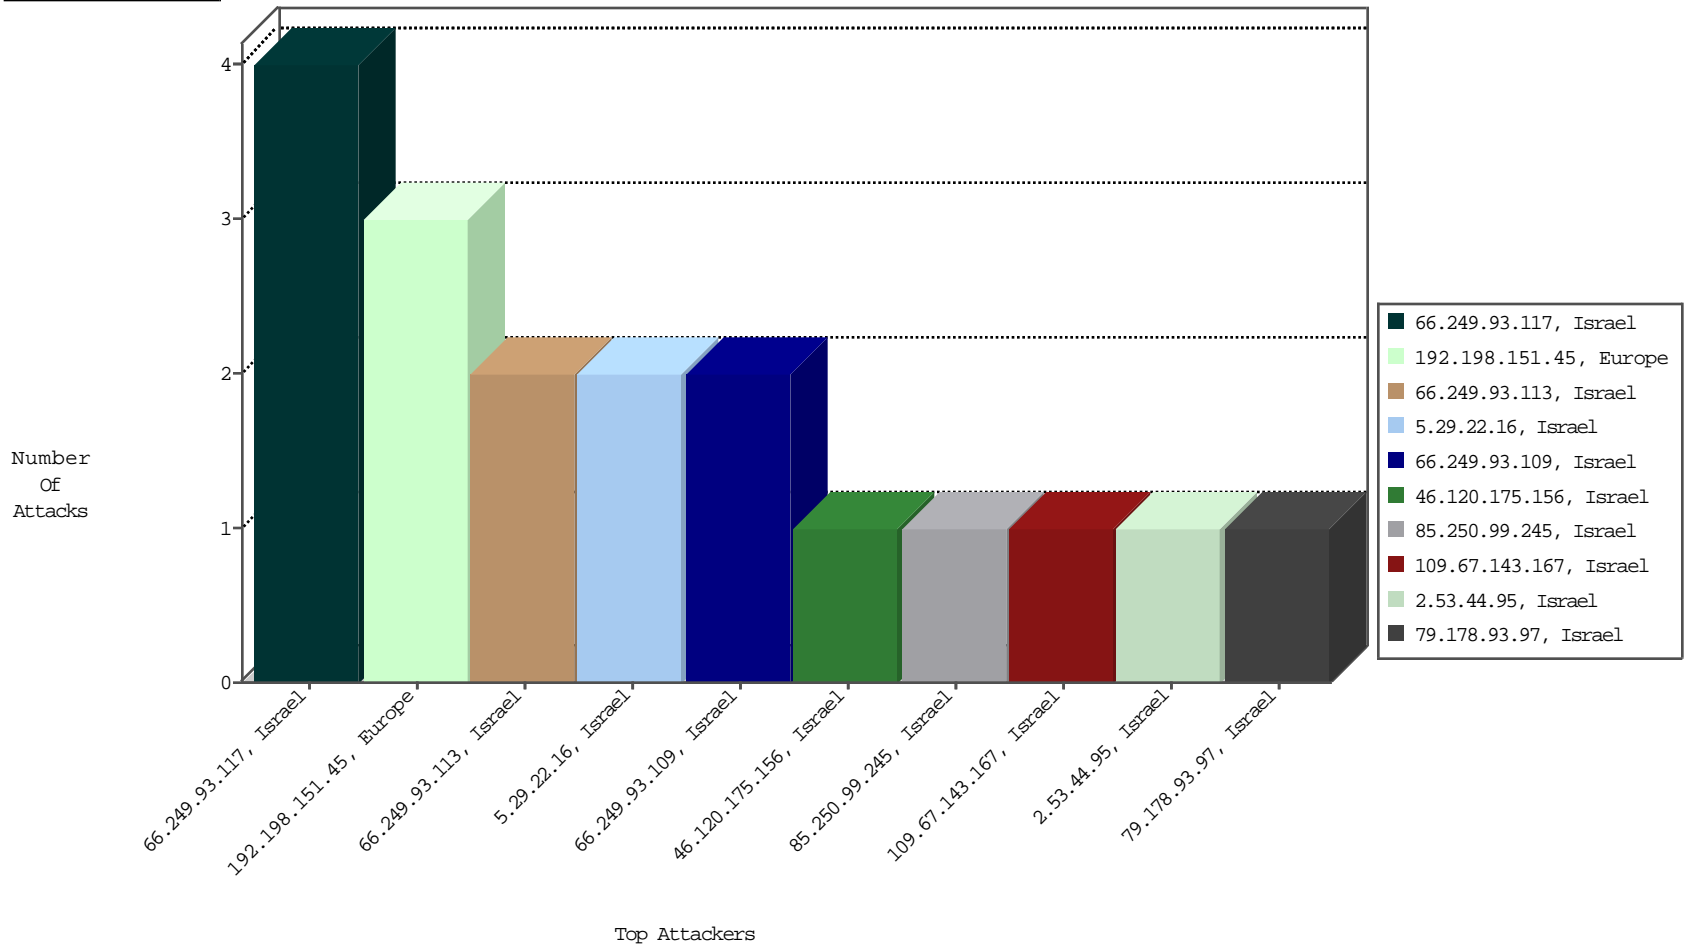

Focused IP Under Attack Daily Report

Top Targets

Top Attackers

Top Attackers In DDoS-Defence

Attacker Address	Attacker Geo	Target Address	Site	Signature	Device Action	DP_location.Location	Count
------------------	--------------	----------------	------	-----------	---------------	----------------------	-------

Top Attackers In IPS

Attacker Address	Attacker Geo	Target Address	Site	Signature	Device Action	Count
------------------	--------------	----------------	------	-----------	---------------	-------

Top Attackers In IDS