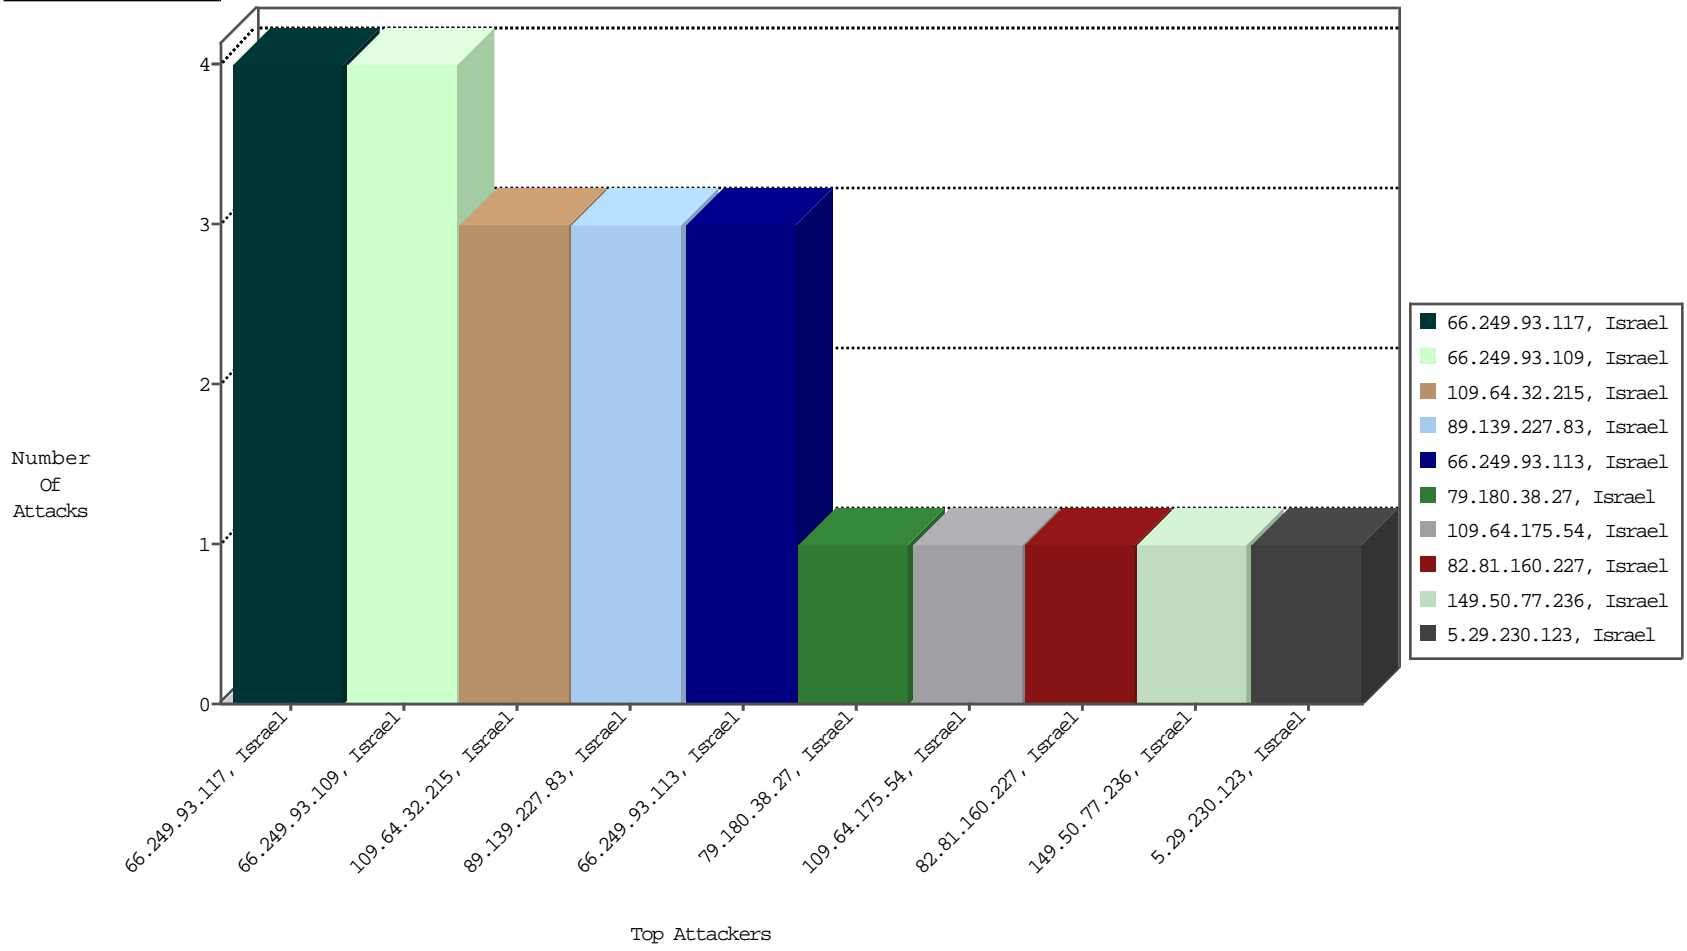

# Focused IP Under Attack Daily Report

Top Targets

Top Attackers

Top Attackers In DDoS-Defence

Attacker Address	Attacker Geo	Target Address	Site	Signature	Device Action	DP_location.Location	Count
------------------	--------------	----------------	------	-----------	---------------	----------------------	-------

Top Attackers In IPS

Attacker Address	Attacker Geo	Target Address	Site	Signature	Device Action	Count
------------------	--------------	----------------	------	-----------	---------------	-------

Top Attackers In IDS

Attacker Address	Attacker Geo	Target Address	Site	Signature	Count
------------------	--------------	----------------	------	-----------	-------