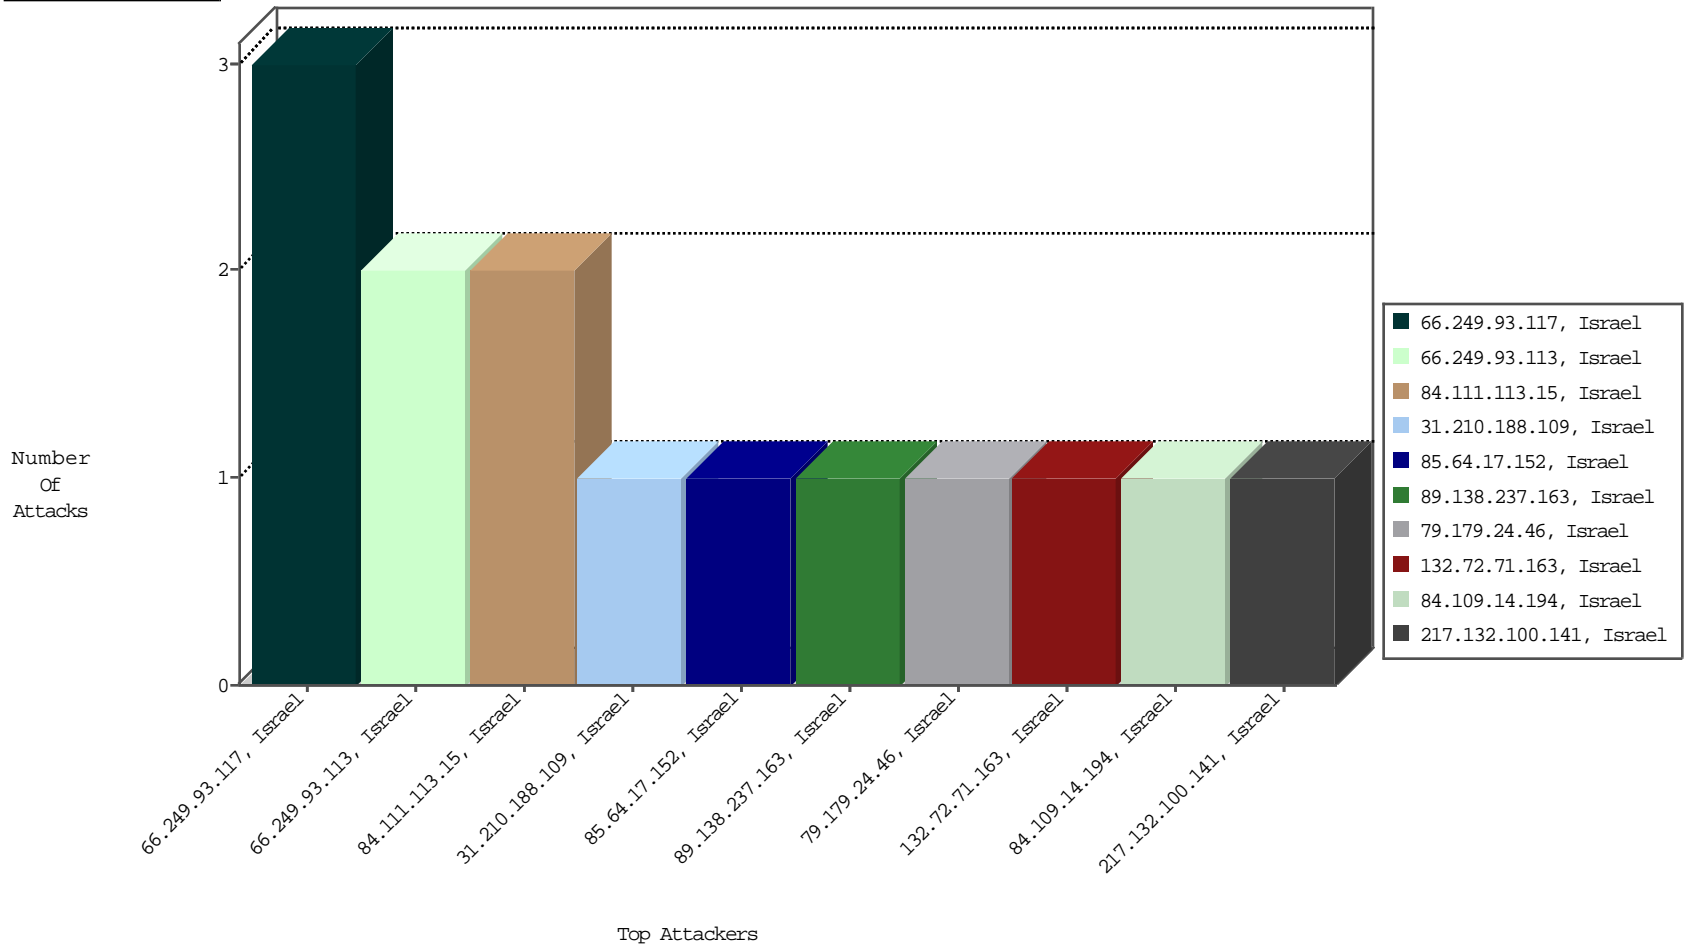

Focused IP Under Attack Daily Report

Top Targets

Top Attackers

Top Attackers In DDoS-Defence

Attacker Address	Attacker Geo	Target Address	Site	Signature	Device Action	DP_location.Location	Count
------------------	--------------	----------------	------	-----------	---------------	----------------------	-------

04-30-2016-18:06:04 to 04-30-2016-19:06:04

Top Attackers In IPS

Attacker Address	Attacker Geo	Target Address	Site	Signature	Device Action	Count
------------------	--------------	----------------	------	-----------	---------------	-------

Top Attackers In IDS

Attacker Address	Attacker Geo	Target Address	Site	Signature	Count
89.248.167.131	Netherlands	147.237.0.121		ET SCAN Potential SSH Scan	1

Top Attackers In FW

Attacker Address	Attacker Geo	Target Address	Site	Name	Signature	Device Action	Count
93.83.206.50	Austria	147.237.0.121		Geo-location enforcement	Geo-location inbound enforcement	drop	63
181.178.15.12	Panama	147.237.0.121		Geo-location enforcement	Geo-location inbound enforcement	drop	37
185.32.179.7	Israel	147.237.0.121		SYN Attack	SYN -> SYN-ACK -> RST	reject	4
46.19.86.122	Israel	147.237.0.121		Bad TCP sequence	SYN+ACK retransmit with different window scale	monitor	1
85.65.202.208	Israel	147.237.0.121		Bad TCP sequence	Invalid ACK number	monitor	1
216.243.31.2	United States	147.237.0.121		Geo-location enforcement	Geo-location inbound enforcement	drop	1