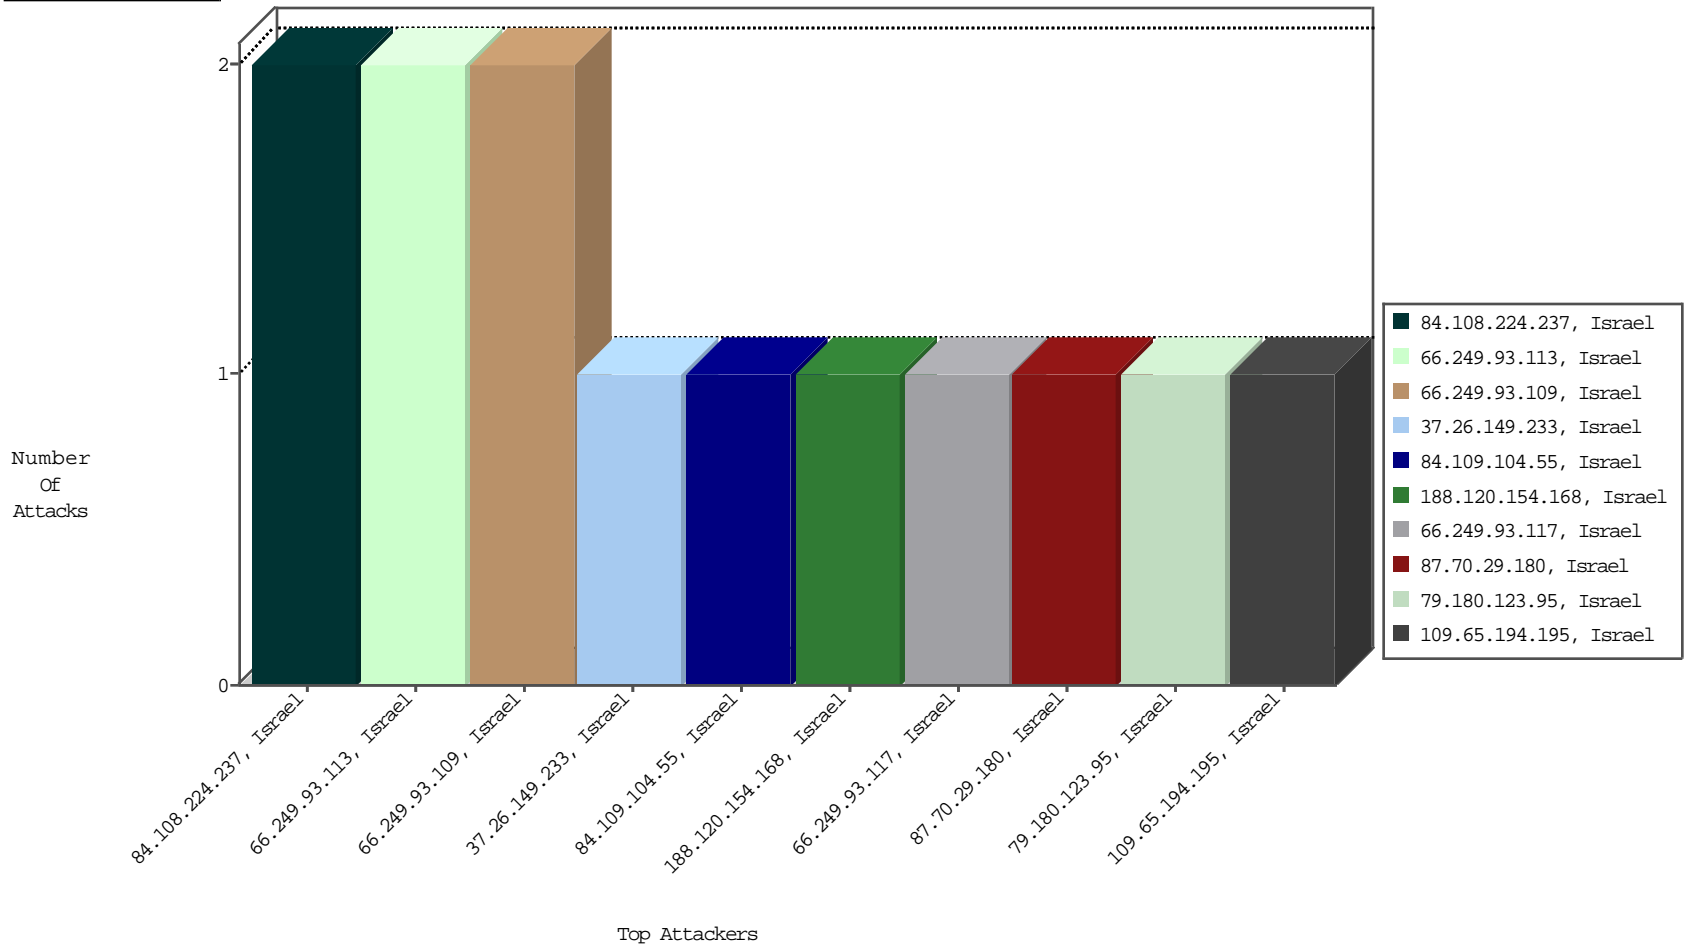

Focused IP Under Attack Daily Report

Top Targets

Top Attackers

Top Attackers In DDoS-Defence

Attacker Address	Attacker Geo	Target Address	Site	Signature	Device Action	DP_location.Location	Count
------------------	--------------	----------------	------	-----------	---------------	----------------------	-------

04-30-2016-17:06:01 to 04-30-2016-18:06:01

Top Attackers In IPS

Attacker Address	Attacker Geo	Target Address	Site	Signature	Device Action	Count
------------------	--------------	----------------	------	-----------	---------------	-------