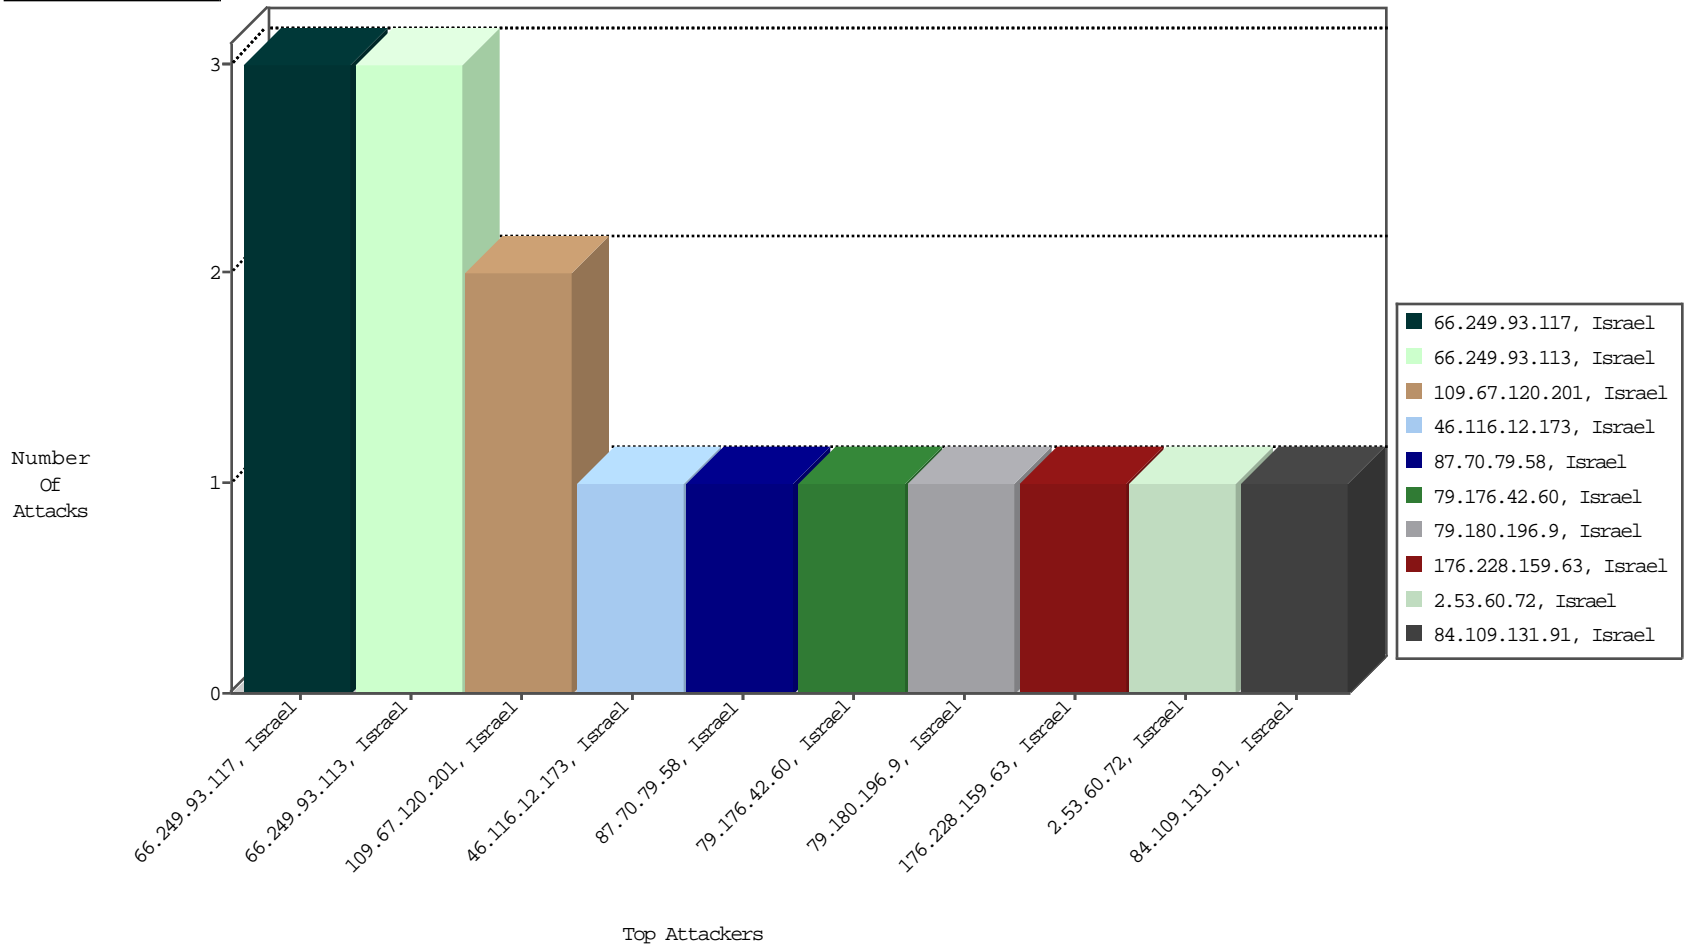

# Focused IP Under Attack Daily Report

Top Targets

Top Attackers

Top Attackers In DDoS-Defence

Attacker Address	Attacker Geo	Target Address	Site	Signature	Device Action	DP_location.Location	Count
------------------	--------------	----------------	------	-----------	---------------	----------------------	-------

Top Attackers In IPS

Attacker Address	Attacker Geo	Target Address	Site	Signature	Device Action	Count
------------------	--------------	----------------	------	-----------	---------------	-------

Top Attackers In IDS