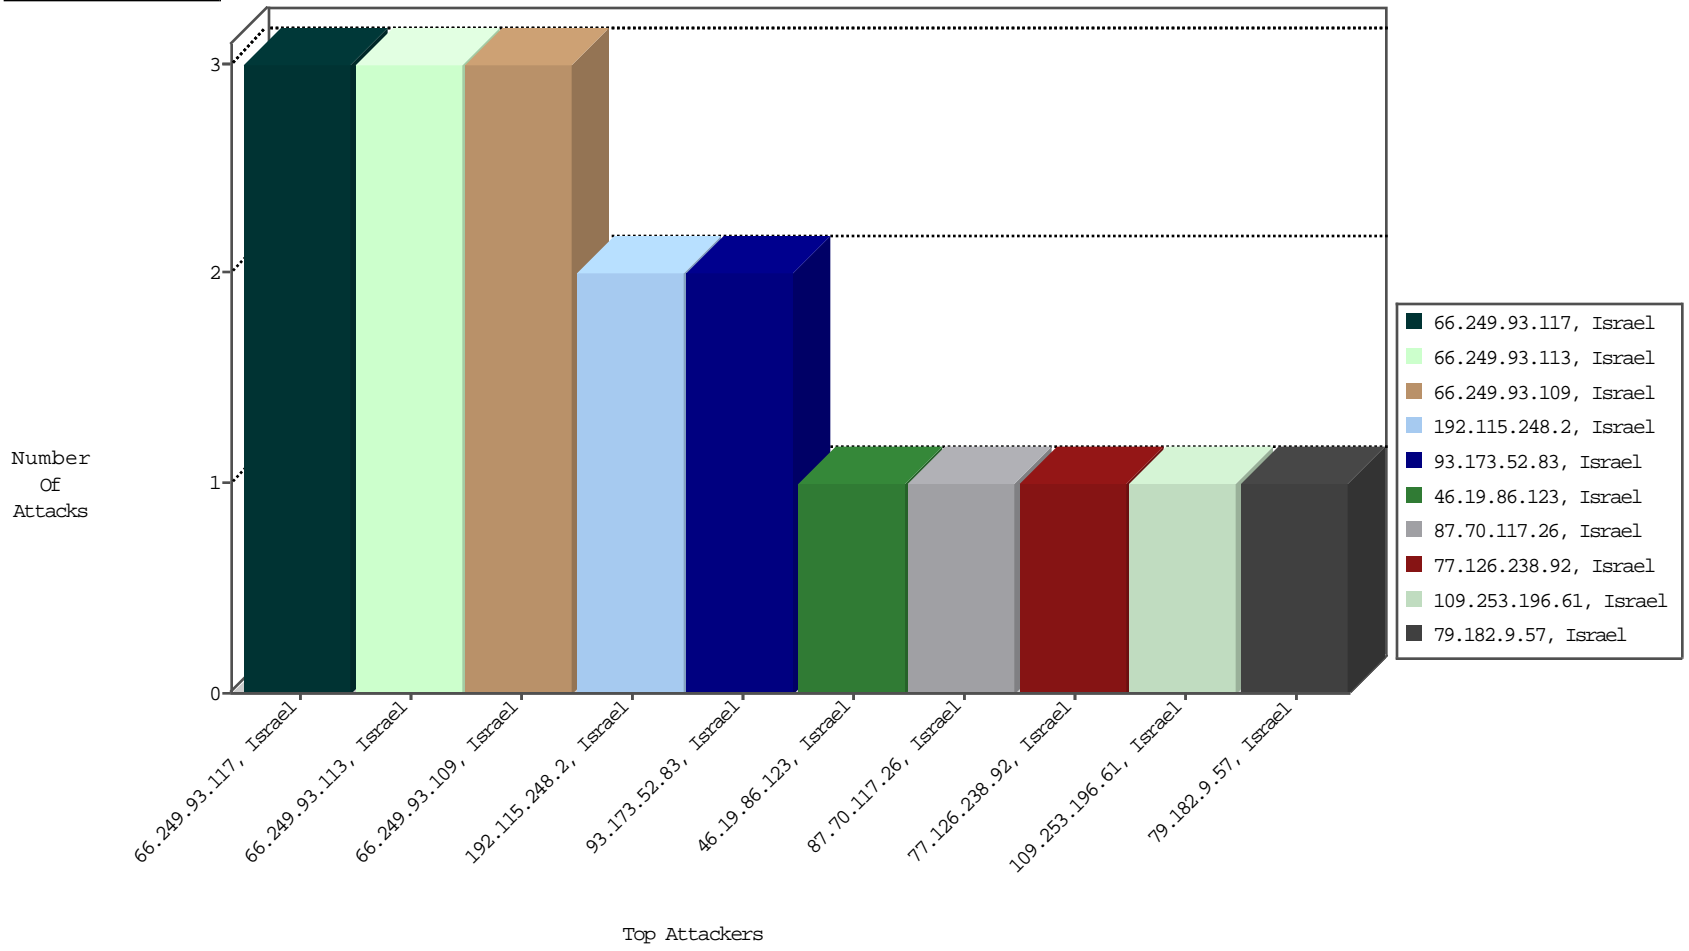

Focused IP Under Attack Daily Report

Top Targets

Top Attackers

Top Attackers In DDoS-Defence

Attacker Address	Attacker Geo	Target Address	Site	Signature	Device Action	DP_location.Location	Count
------------------	--------------	----------------	------	-----------	---------------	----------------------	-------

Top Attackers In IPS

Attacker Address	Attacker Geo	Target Address	Site	Signature	Device Action	Count
------------------	--------------	----------------	------	-----------	---------------	-------

Top Attackers In IDS

Attacker Address	Attacker Geo	Target Address	Site	Signature	Count
------------------	--------------	----------------	------	-----------	-------

Top Attackers In FW

Attacker Address	Attacker Geo	Target Address	Site	Name	Signature	Device Action	Count
85.115.52.201	United Kingdom	147.237.0.121		Geo-location enforcement	Geo-location inbound enforcement	drop	42
149.88.49.58	Israel	147.237.0.121		Geo-location enforcement	Geo-location inbound enforcement	drop	40
217.69.133.21	Russian Federation	147.237.0.121		Geo-location enforcement	Geo-location inbound enforcement	drop	11
217.69.133.248	Russian Federation	147.237.0.121		Geo-location enforcement	Geo-location inbound enforcement	drop	11
5.102.195.189	Israel	147.237.0.121		Bad TCP sequence	Invalid ACK number	monitor	9
131.253.35.130	United States	147.237.0.121		Geo-location enforcement	Geo-location inbound enforcement	drop	5
37.46.39.43	Israel	147.237.0.121		Bad TCP sequence	Invalid ACK number	monitor	2
213.57.106.226	Israel	147.237.0.121		Bad TCP sequence	Invalid ACK number	monitor	1
148.177.129.212	Europe	147.237.0.121		Bad TCP sequence	Invalid ACK number	monitor	1