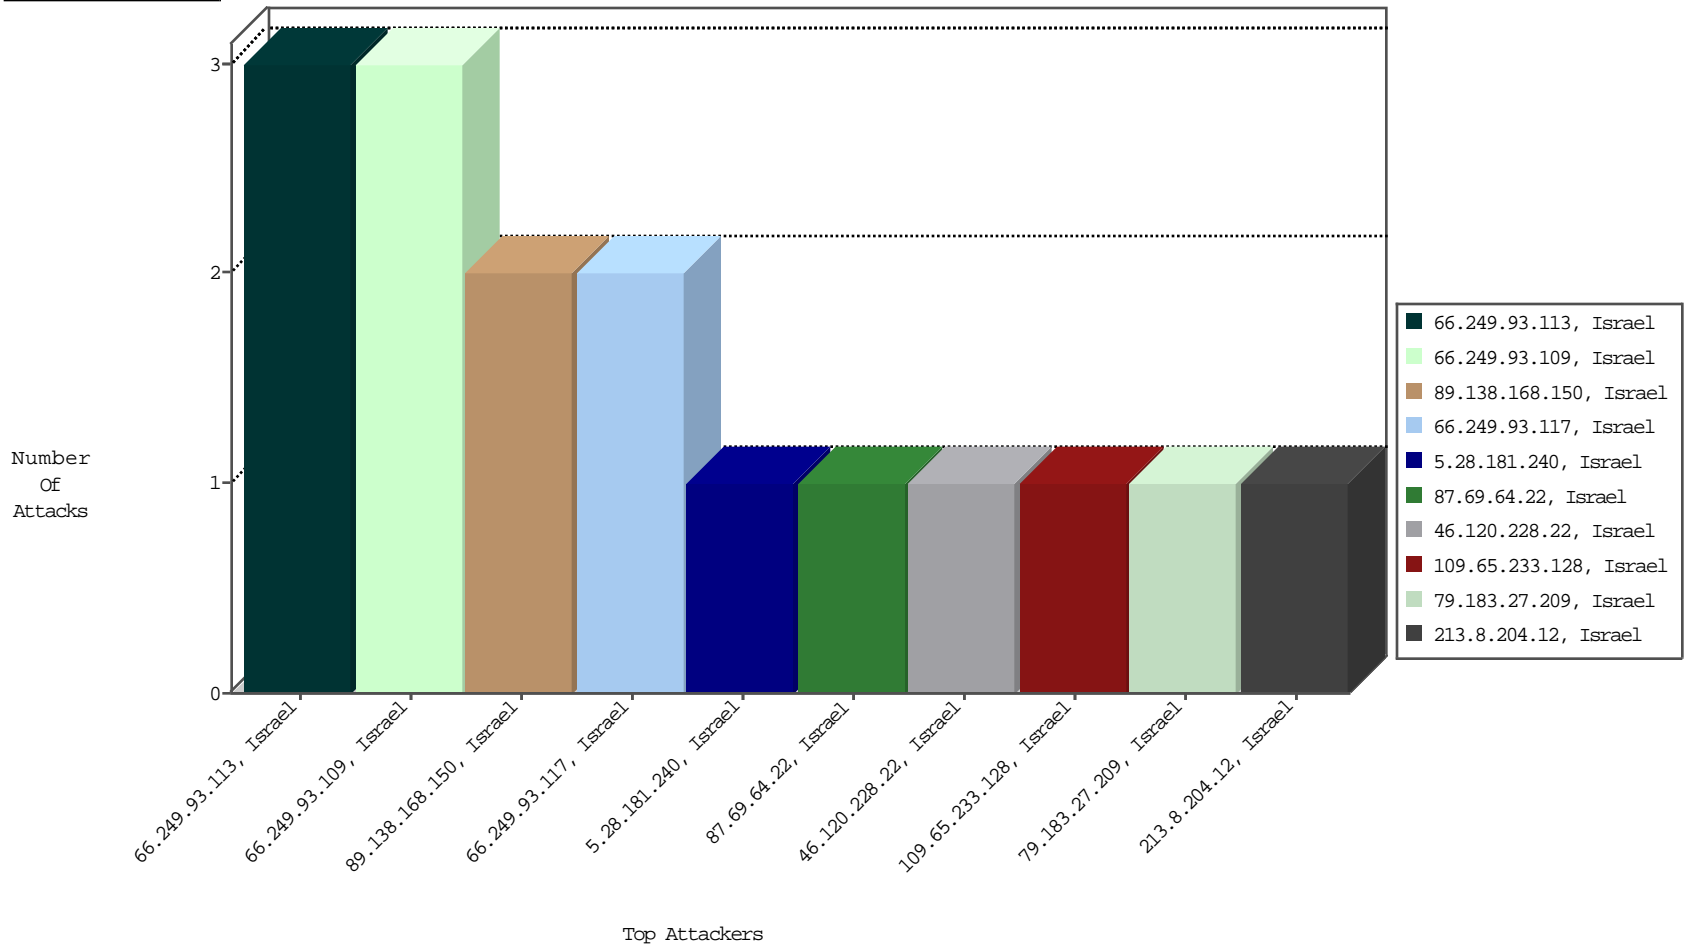

Focused IP Under Attack Daily Report

Top Targets

Top Attackers

Top Attackers In DDoS-Defence

Attacker Address	Attacker Geo	Target Address	Site	Signature	Device Action	DP_location.Location	Count
------------------	--------------	----------------	------	-----------	---------------	----------------------	-------

04-30-2016-14:06:02 to 04-30-2016-15:06:02

Top Attackers In IPS

Attacker Address	Attacker Geo	Target Address	Site	Signature	Device Action	Count
------------------	--------------	----------------	------	-----------	---------------	-------

Top Attackers In IDS

Attacker Address	Attacker Geo	Target Address	Site	Signature	Count
------------------	--------------	----------------	------	-----------	-------

Top Attackers In FW

Attacker Address	Attacker Geo	Target Address	Site Name	Signature	Device Action	Count	
149.88.93.107	Israel	147.237.0.121		Geo-location enforcement	Geo-location inbound enforcement	drop	270
149.88.40.246	Israel	147.237.0.121		Geo-location enforcement	Geo-location inbound enforcement	drop	46
149.88.49.58	Israel	147.237.0.121		Geo-location enforcement	Geo-location inbound enforcement	drop	40
31.210.187.30	Israel	147.237.0.121		Bad TCP sequence	Invalid ACK number	monitor	5
37.46.39.208	Israel	147.237.0.121		Bad TCP sequence	Invalid ACK number	monitor	2
2.53.132.22	Israel	147.237.0.121		SYN Attack	SYN -> SYN-ACK -> RST	reject	1