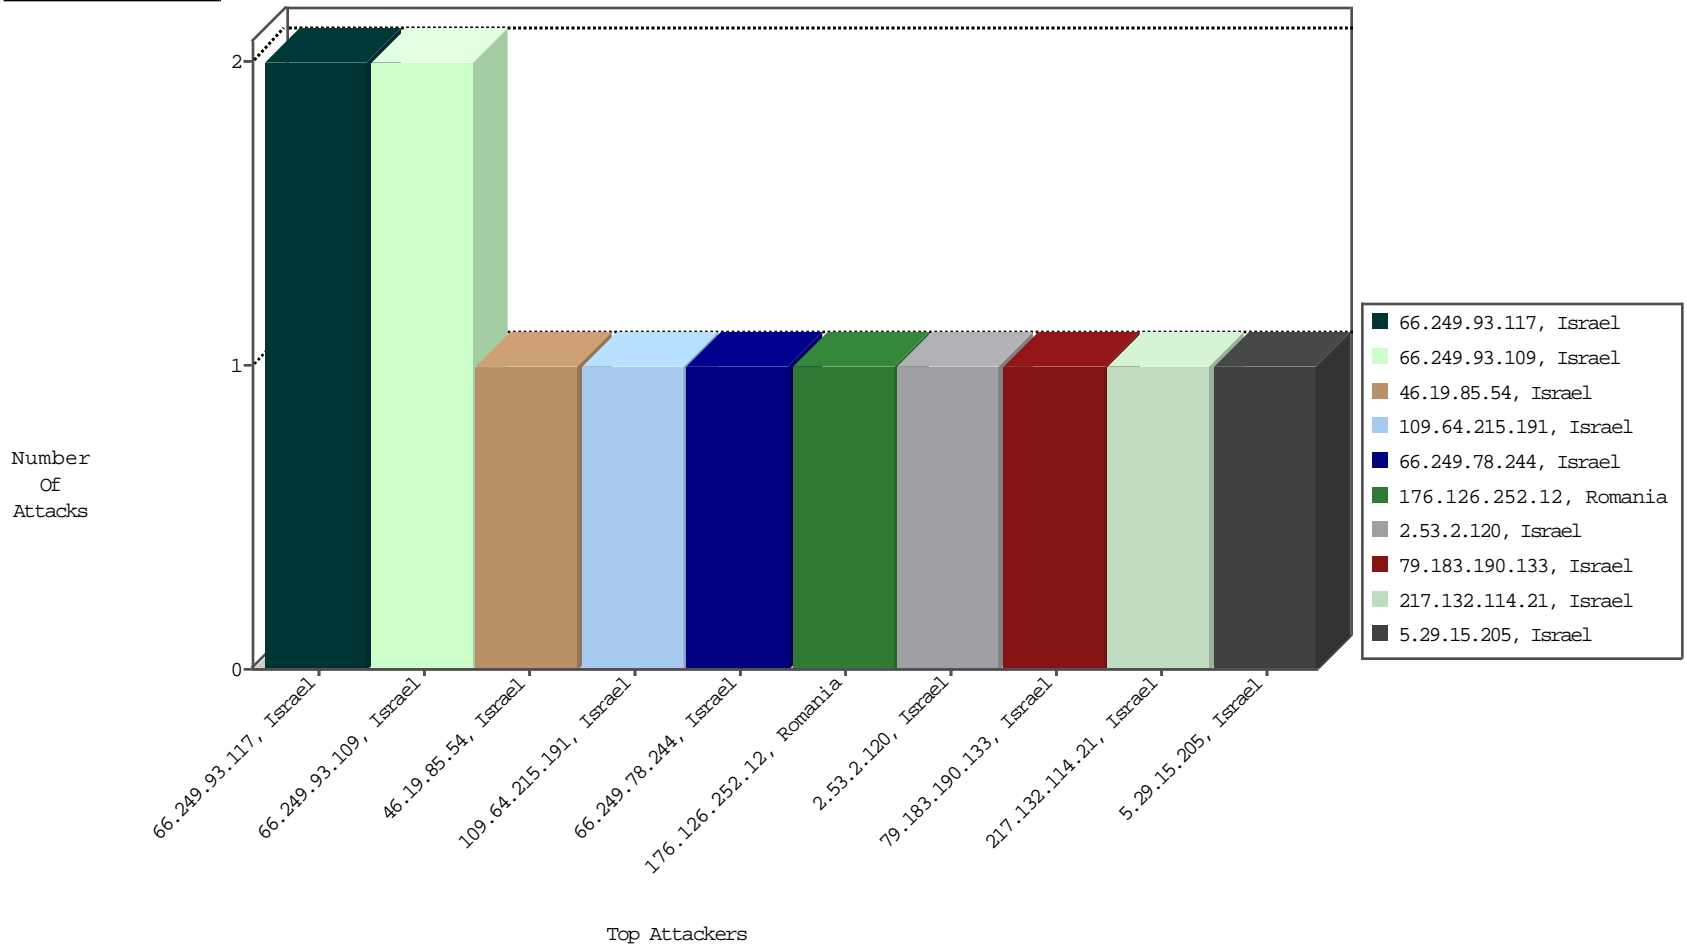

Focused IP Under Attack Daily Report

Top Targets

Top Attackers

Top Attackers In DDoS-Defence

Attacker Address	Attacker Geo	Target Address	Site	Signature	Device Action	DP_location.Location	Count
------------------	--------------	----------------	------	-----------	---------------	----------------------	-------

04-30-2016-13:06:09 to 04-30-2016-14:06:09

Top Attackers In IPS

Attacker Address	Attacker Geo	Target Address	Site	Signature	Device Action	Count
------------------	--------------	----------------	------	-----------	---------------	-------