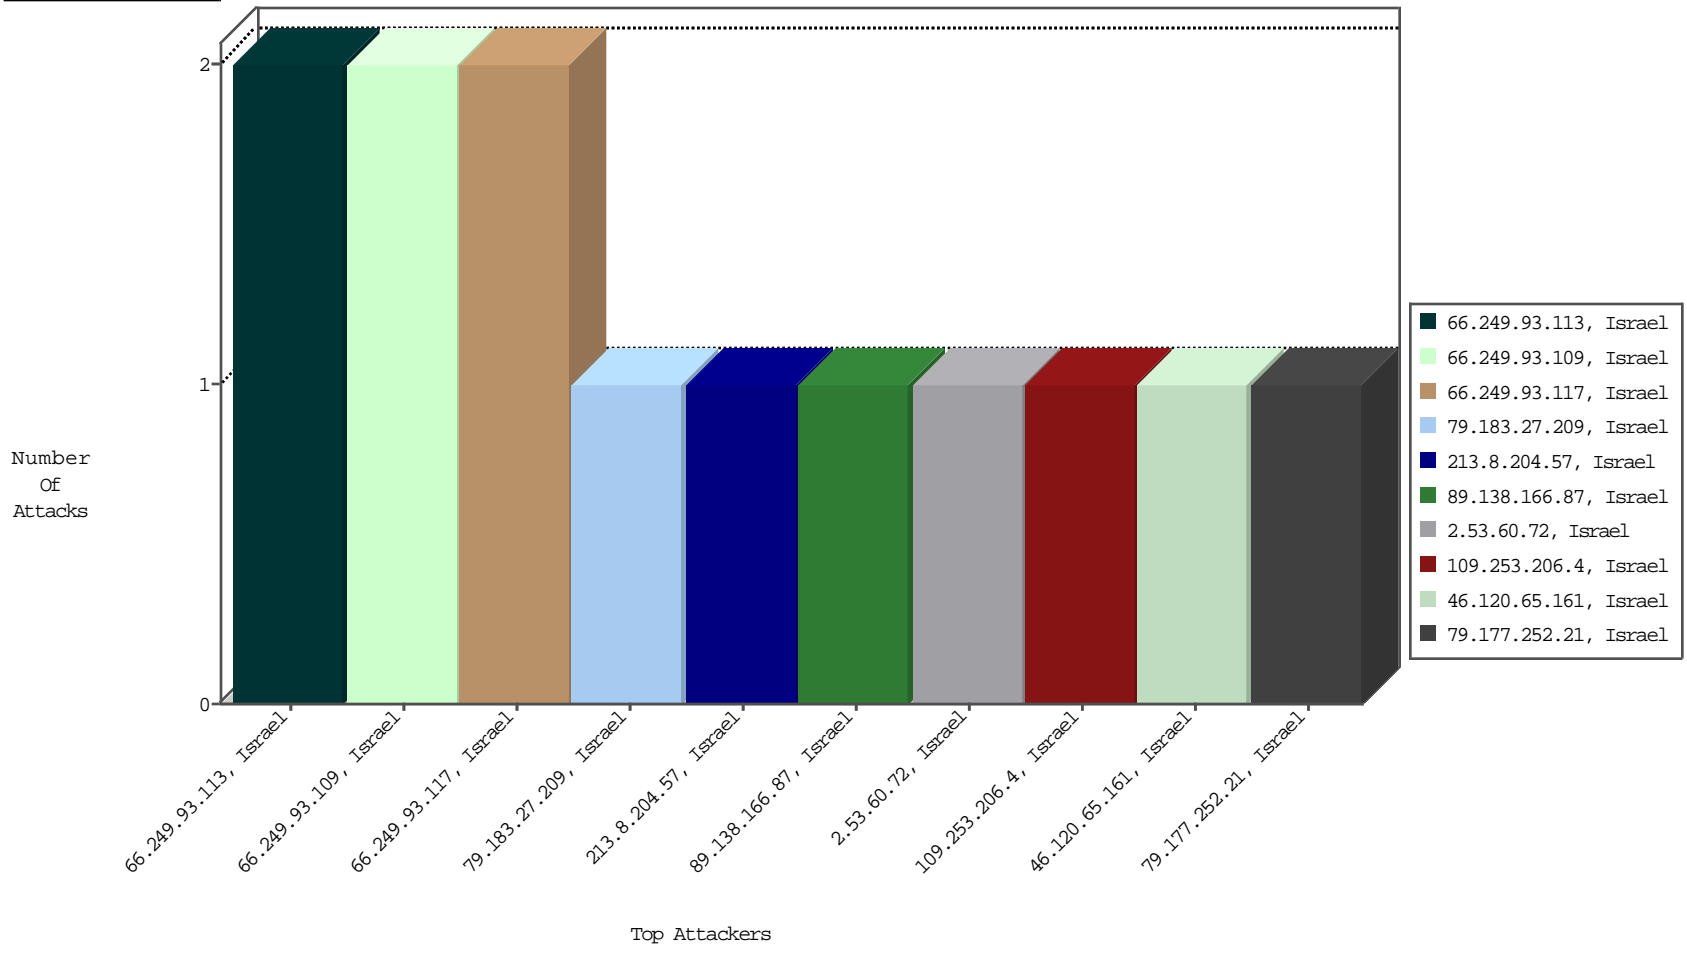

Top Attackers