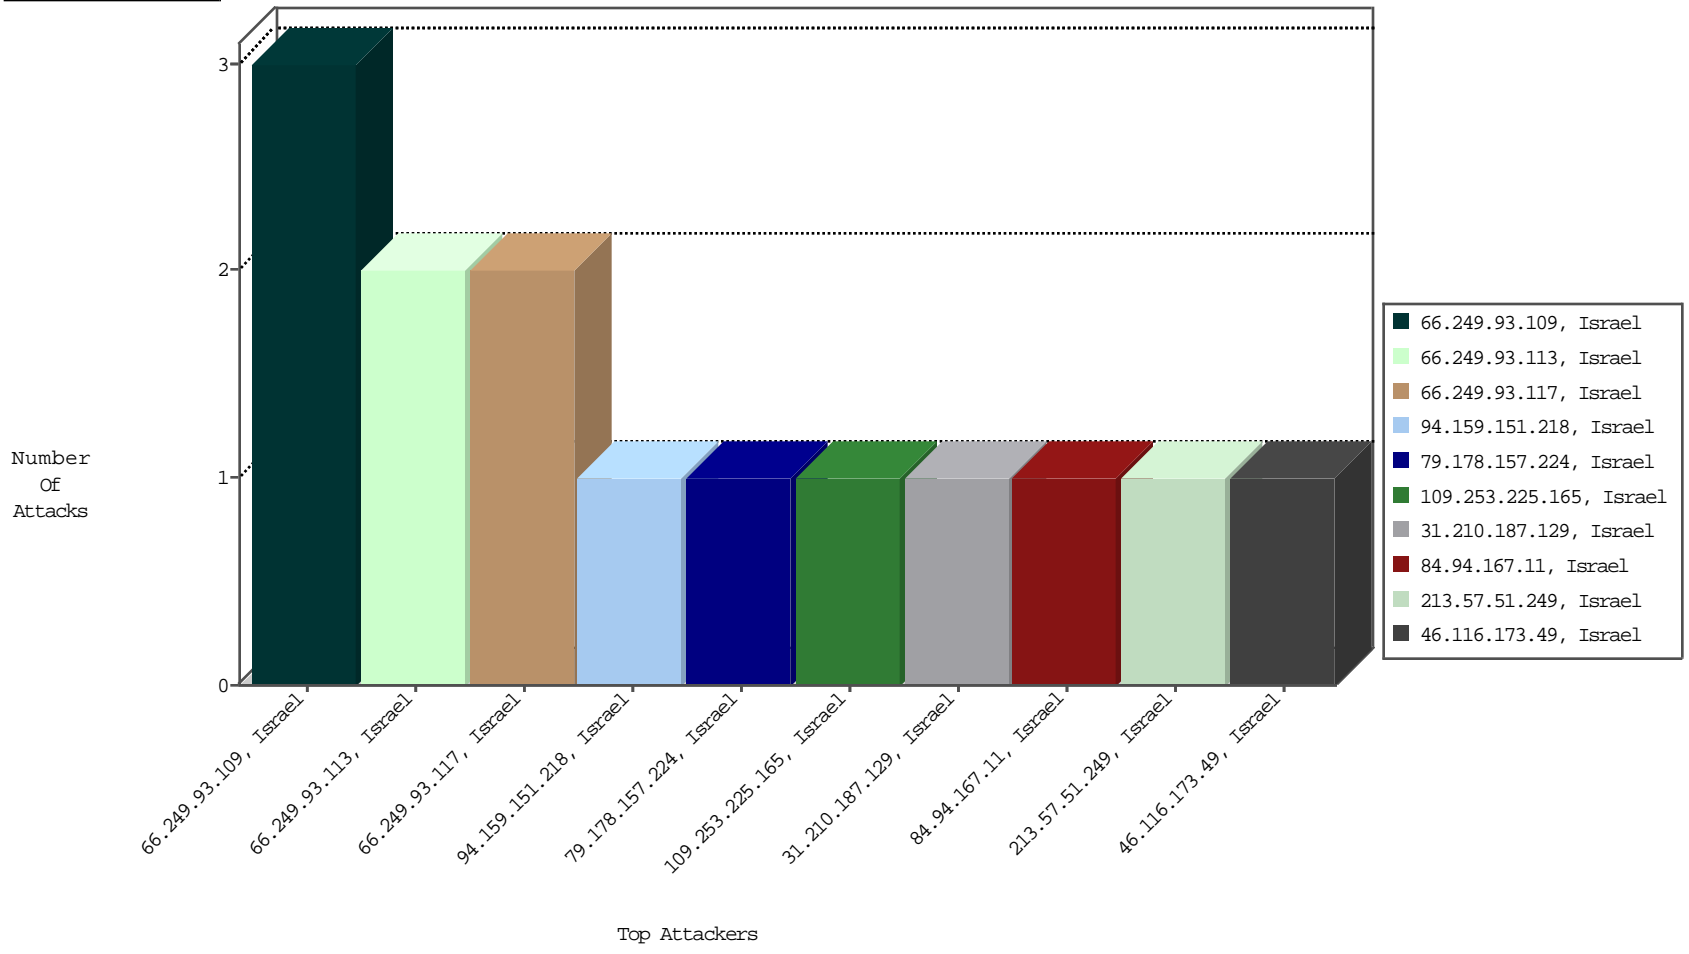

Focused IP Under Attack Daily Report

Top Targets

Top Attackers

Top Attackers In DDoS-Defence

Attacker Address	Attacker Geo	Target Address	Site	Signature	Device Action	DP_location.Location	Count
------------------	--------------	----------------	------	-----------	---------------	----------------------	-------

Top Attackers In IPS

Attacker Address	Attacker Geo	Target Address	Site	Signature	Device Action	Count
------------------	--------------	----------------	------	-----------	---------------	-------

Top Attackers In IDS

Attacker Address	Attacker Geo	Target Address	Site	Signature	Count
------------------	--------------	----------------	------	-----------	-------

Top Attackers In FW

Attacker Address	Attacker Geo	Target Address	Site	Name	Signature	Device Action	Count
149.88.156.236	Israel	147.237.0.121		Geo-location enforcement	Geo-location inbound enforcement	drop	162
149.88.79.193	Israel	147.237.0.121		Geo-location enforcement	Geo-location inbound enforcement	drop	45
217.69.133.191	Russian Federation	147.237.0.121		Geo-location enforcement	Geo-location inbound enforcement	drop	9
217.69.133.252	Russian Federation	147.237.0.121		Geo-location enforcement	Geo-location inbound enforcement	drop	9
79.181.112.110	Israel	147.237.0.121		SYN Attack	SYN -> SYN-ACK -> Timeout	reject	4
192.115.177.203	Israel	147.237.0.121		SYN Attack	SYN -> SYN-ACK -> RST	reject	4
31.210.186.27	Israel	147.237.0.121		Bad TCP sequence	Invalid ACK number	monitor	1
37.46.41.210	Israel	147.237.0.121		Bad TCP sequence	Invalid ACK number	monitor	1
37.142.208.90	Israel	147.237.0.121		Bad TCP sequence	Invalid ACK number	monitor	1
169.229.3.91	United States	147.237.0.121		Geo-location enforcement	Geo-location inbound enforcement	drop	1