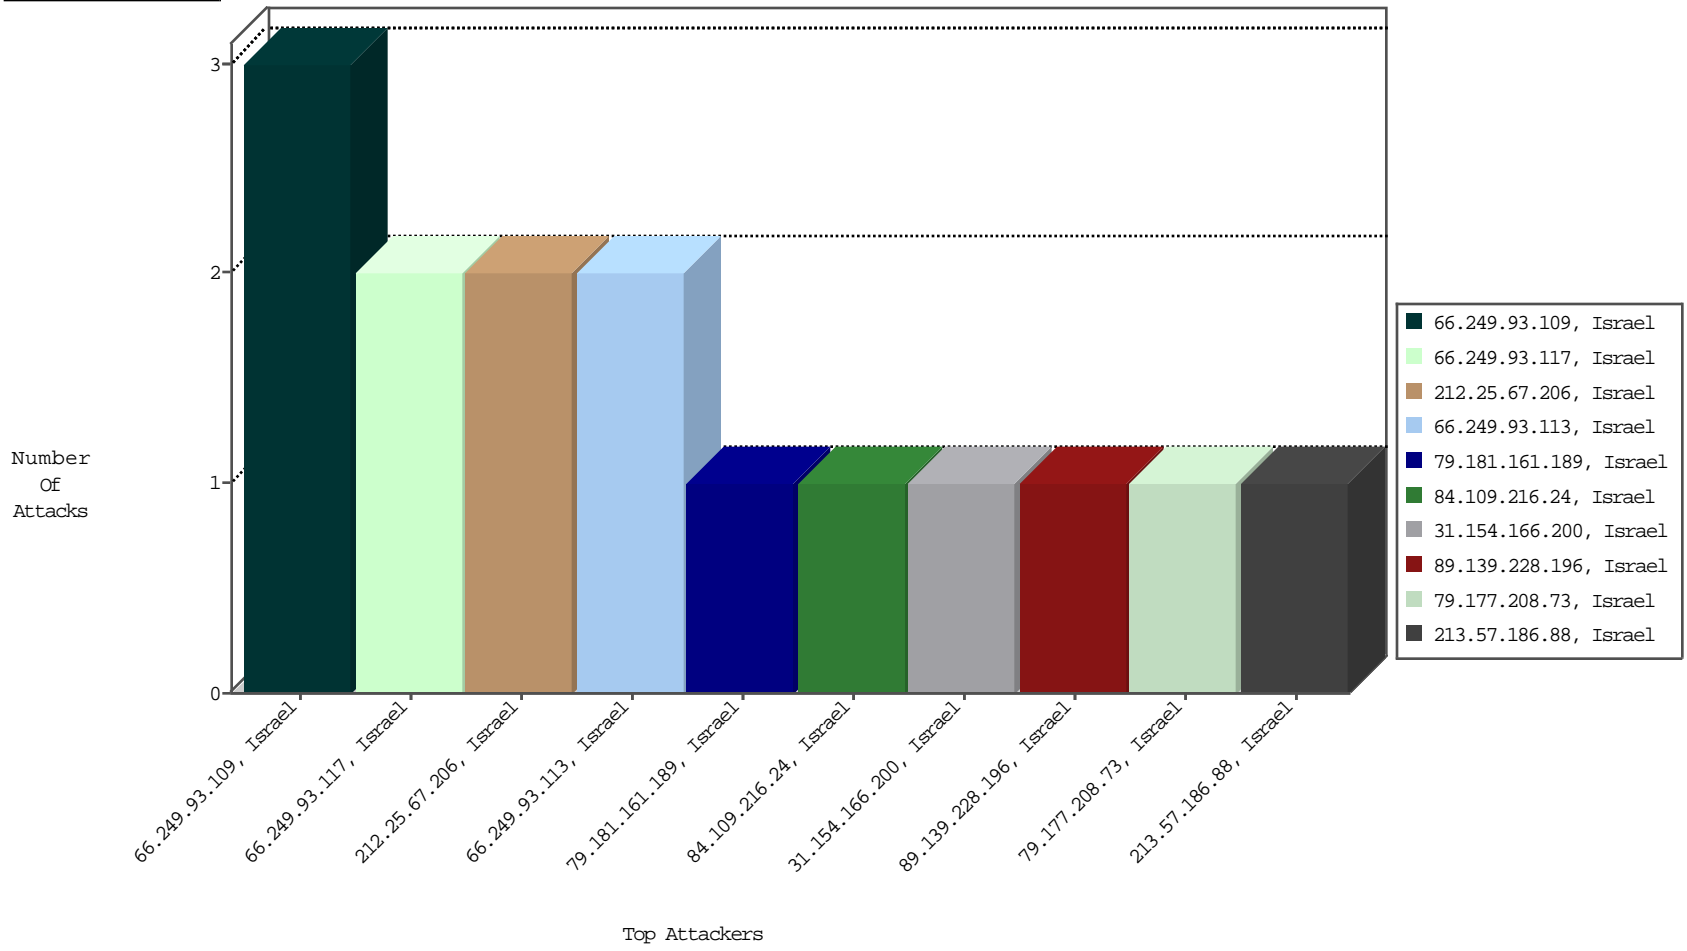

# Focused IP Under Attack Daily Report

Top Targets

Top Attackers

Top Attackers In DDoS-Defence

Attacker Address	Attacker Geo	Target Address	Site	Signature	Device Action	DP_location.Location	Count
------------------	--------------	----------------	------	-----------	---------------	----------------------	-------

04-30-2016-09:06:01 to 04-30-2016-10:06:01

Top Attackers In IPS

Attacker Address	Attacker Geo	Target Address	Site	Signature	Device Action	Count
------------------	--------------	----------------	------	-----------	---------------	-------