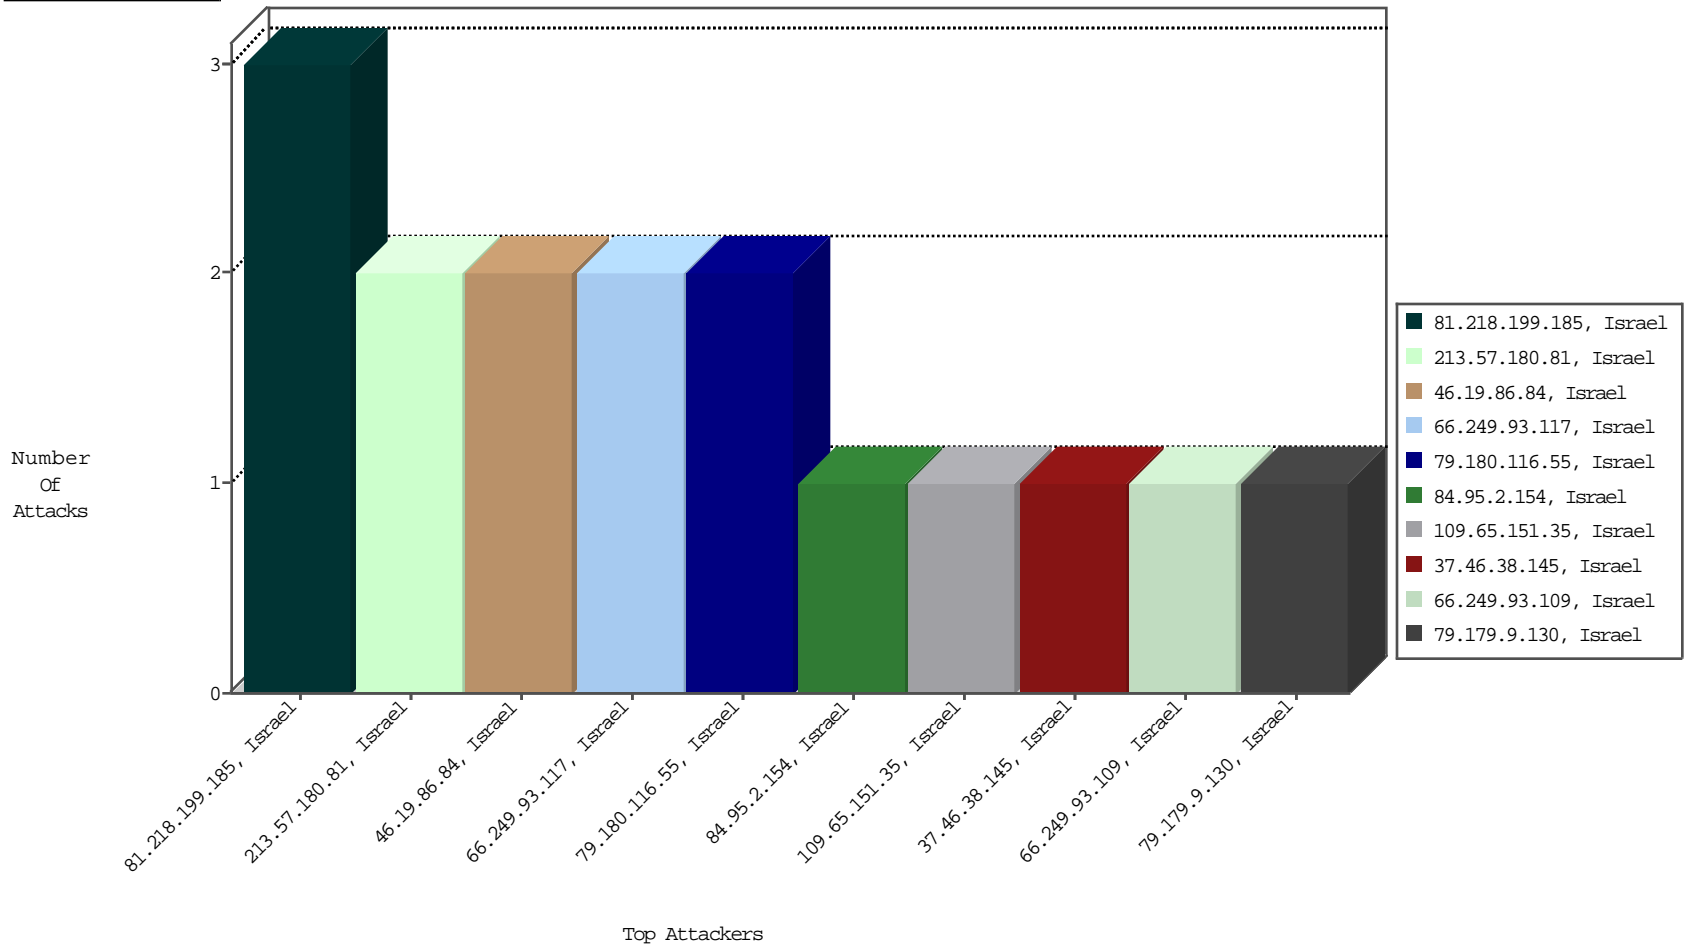

Focused IP Under Attack Daily Report

Top Targets

Top Attackers

Top Attackers In DDoS-Defence

Attacker Address	Attacker Geo	Target Address	Site	Signature	Device Action	DP_location.Location	Count
------------------	--------------	----------------	------	-----------	---------------	----------------------	-------

04-29-2016-22:06:07 to 04-29-2016-23:06:07

Top Attackers In IPS

Attacker Address	Attacker Geo	Target Address	Site	Signature	Device Action	Count
------------------	--------------	----------------	------	-----------	---------------	-------