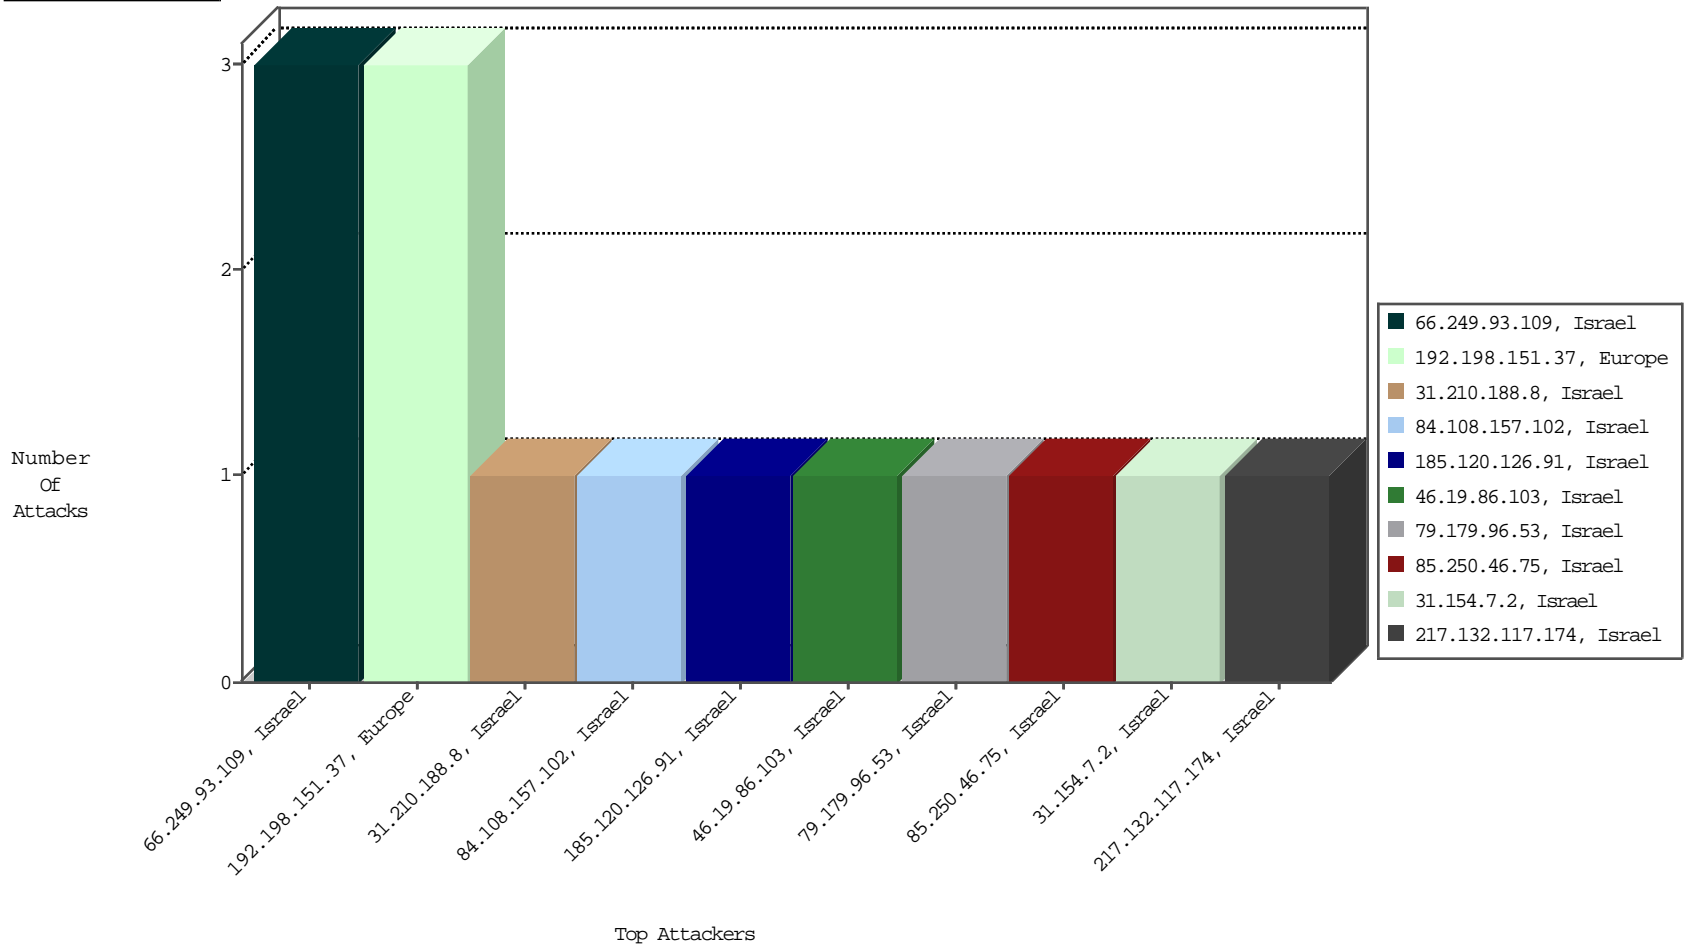

Focused IP Under Attack Daily Report

Top Targets

Top Attackers

Top Attackers In DDoS-Defence

Attacker Address	Attacker Geo	Target Address	Site	Signature	Device Action	DP_location.Location	Count
------------------	--------------	----------------	------	-----------	---------------	----------------------	-------

Top Attackers In IPS

Attacker Address	Attacker Geo	Target Address	Site	Signature	Device Action	Count
------------------	--------------	----------------	------	-----------	---------------	-------

Top Attackers In IDS