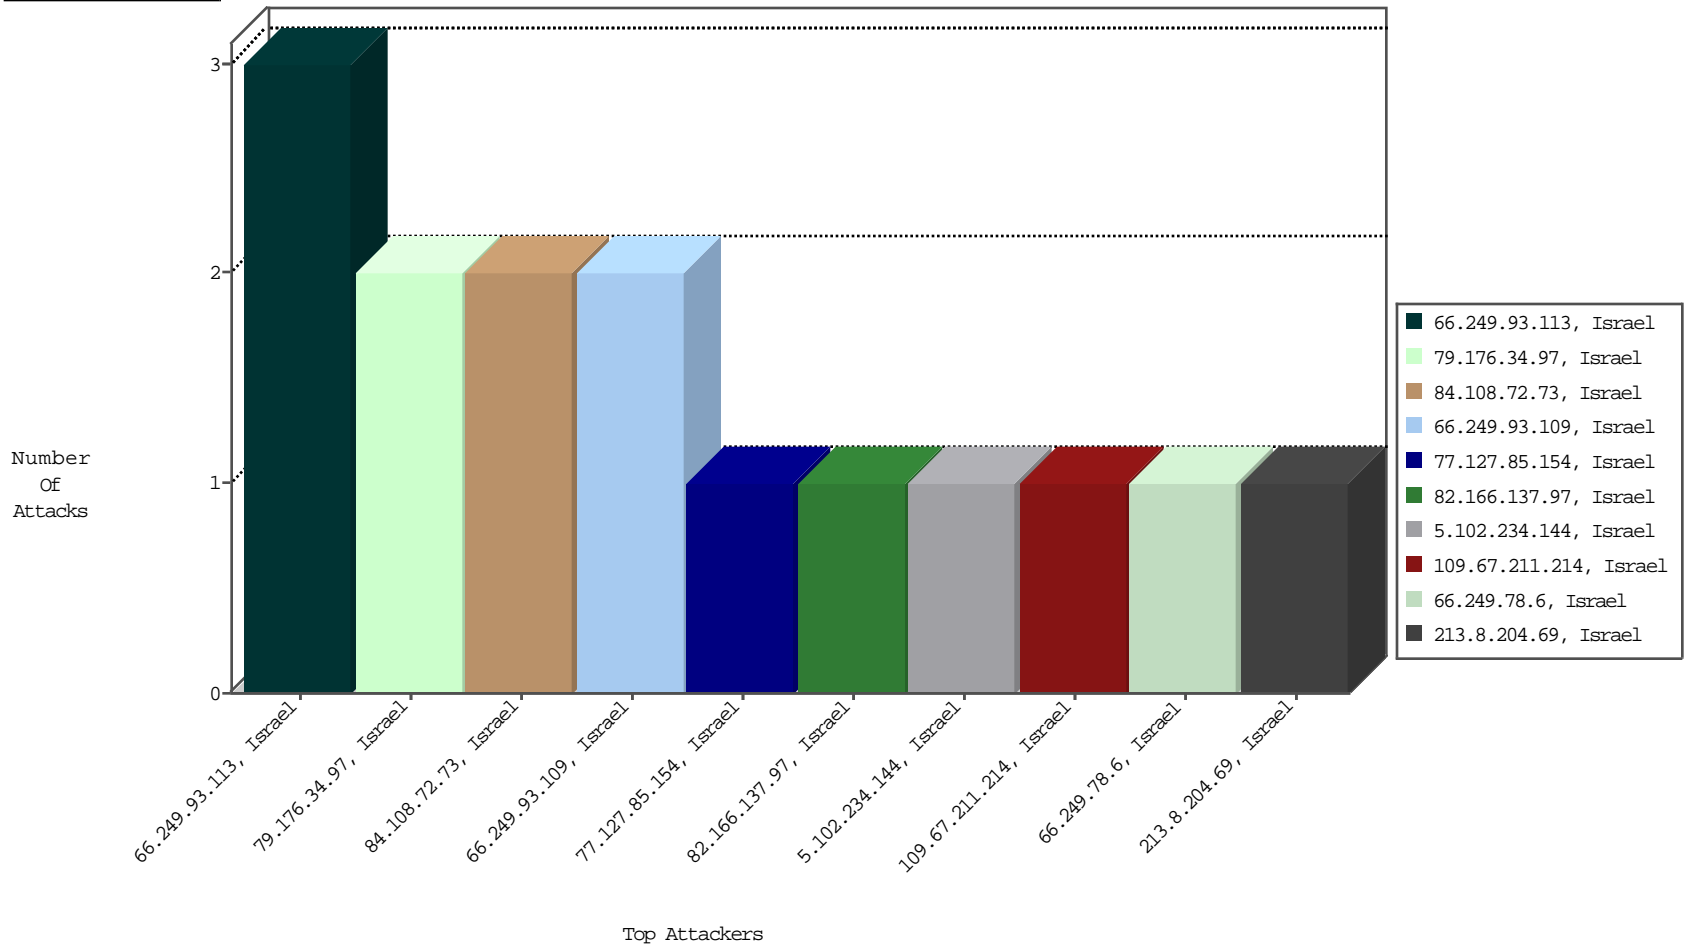

Focused IP Under Attack Daily Report

Top Targets

Top Attackers

Top Attackers In DDoS-Defence

Attacker Address	Attacker Geo	Target Address	Site	Signature	Device Action	DP_location.Location	Count
------------------	--------------	----------------	------	-----------	---------------	----------------------	-------

04-29-2016-19:06:06 to 04-29-2016-20:06:06

Top Attackers In IPS

Attacker Address	Attacker Geo	Target Address	Site	Signature	Device Action	Count
------------------	--------------	----------------	------	-----------	---------------	-------

Top Attackers In IDS

Attacker Address	Attacker Geo	Target Address	Site	Signature	Count
------------------	--------------	----------------	------	-----------	-------

Top Attackers In FW

Attacker Address	Attacker Geo	Target Address	Site Name	Signature	Device Action	Count	
157.55.39.133	United States	147.237.0.121		Geo-location enforcement	Geo-location inbound enforcement	drop	15
149.88.224.99	Israel	147.237.0.121		Geo-location enforcement	Geo-location inbound enforcement	drop	12
37.46.41.1	Israel	147.237.0.121		Bad TCP sequence	Invalid ACK number	monitor	11
31.210.188.124	Israel	147.237.0.121		Bad TCP sequence	Invalid ACK number	monitor	7
64.125.239.25	United States	147.237.0.121		Geo-location enforcement	Geo-location inbound enforcement	drop	1
5.22.131.74	Israel	147.237.0.121		Bad TCP sequence	Invalid ACK number	monitor	1