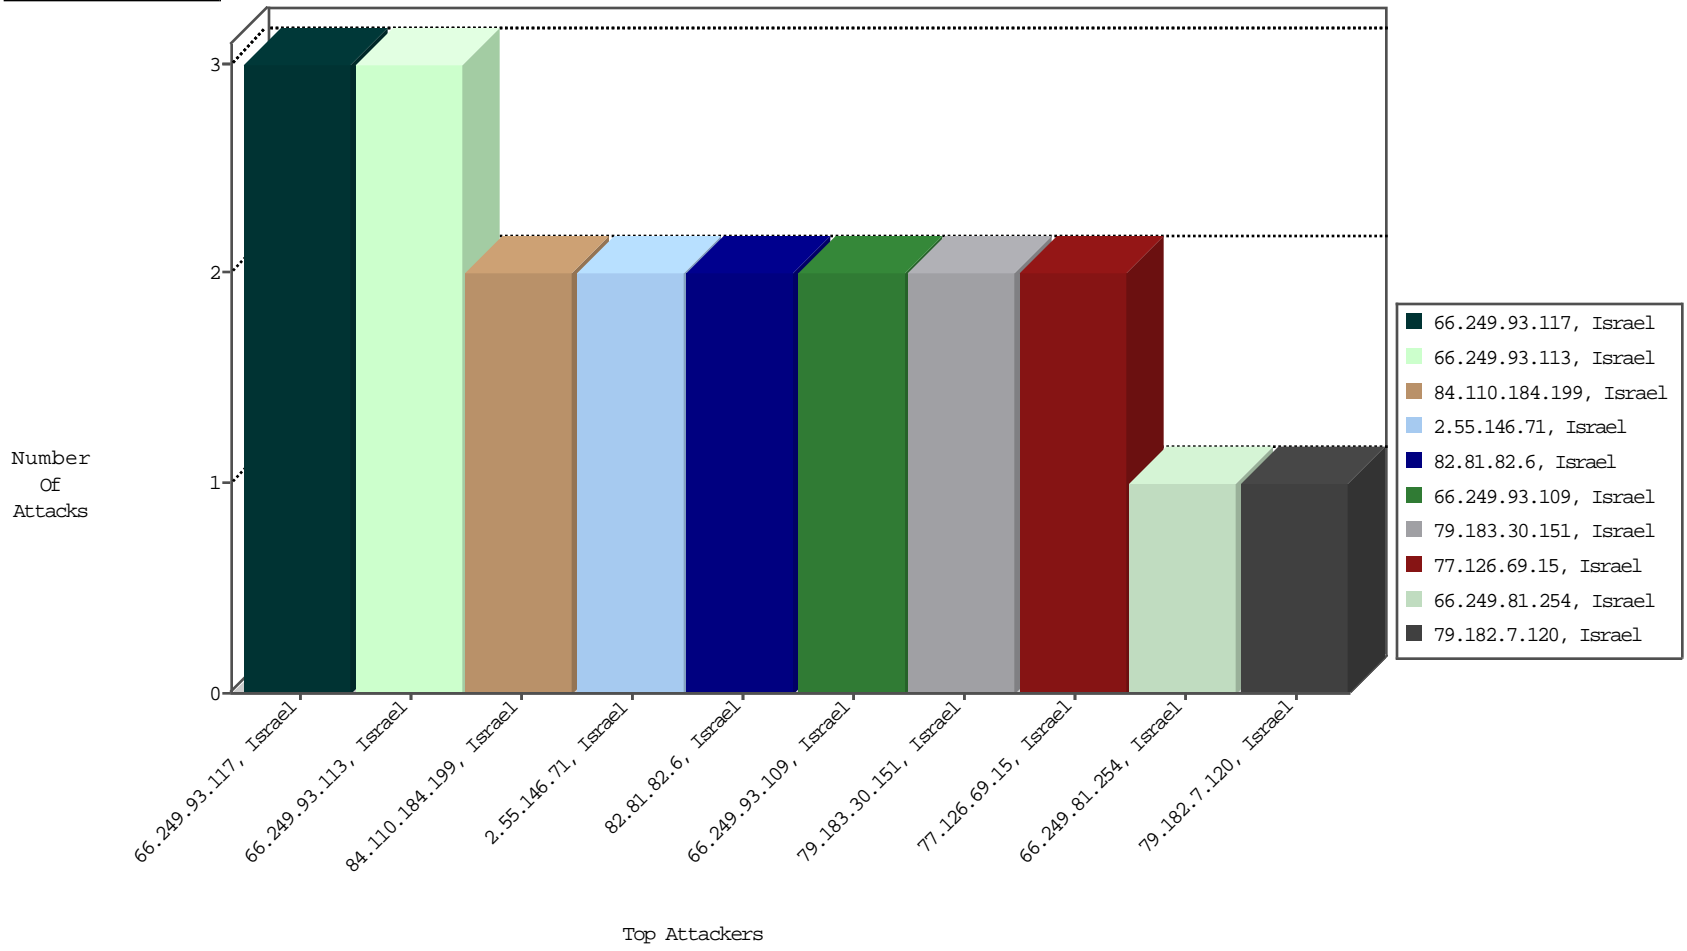

Focused IP Under Attack Daily Report

Top Targets

Top Attackers

Top Attackers In DDoS-Defence

Attacker Address	Attacker Geo	Target Address	Site	Signature	Device Action	DP_location.Location	Count
------------------	--------------	----------------	------	-----------	---------------	----------------------	-------

Top Attackers In IPS

Attacker Address	Attacker Geo	Target Address	Site	Signature	Device Action	Count
------------------	--------------	----------------	------	-----------	---------------	-------

Top Attackers In IDS

Attacker Address	Attacker Geo	Target Address	Site	Signature	Count
119.188.7.134	China	147.237.0.121		ET SCAN Potential SSH Scan	1

Top Attackers In FW

Attacker Address	Attacker Geo	Target Address	Site	Name	Signature	Device Action	Count
149.88.156.236	Israel	147.237.0.121		Geo-location enforcement	Geo-location inbound enforcement	drop	261
190.219.78.122	Panama	147.237.0.121		Geo-location enforcement	Geo-location inbound enforcement	drop	20
192.115.177.203	Israel	147.237.0.121		SYN Attack	SYN -> SYN-ACK -> RST	reject	17
79.176.29.135	Israel	147.237.0.121		SYN Attack	SYN -> SYN-ACK -> RST	reject	4
85.65.87.16	Israel	147.237.0.121		Bad TCP sequence	Invalid ACK number	monitor	1
194.28.112.50	Netherlands	147.237.0.121		Geo-location enforcement	Geo-location inbound enforcement	drop	1
46.121.80.30	Israel	147.237.0.121		Bad TCP sequence	Invalid ACK number	monitor	1
74.82.47.48	United States	147.237.0.121		Geo-location enforcement	Geo-location inbound enforcement	drop	1