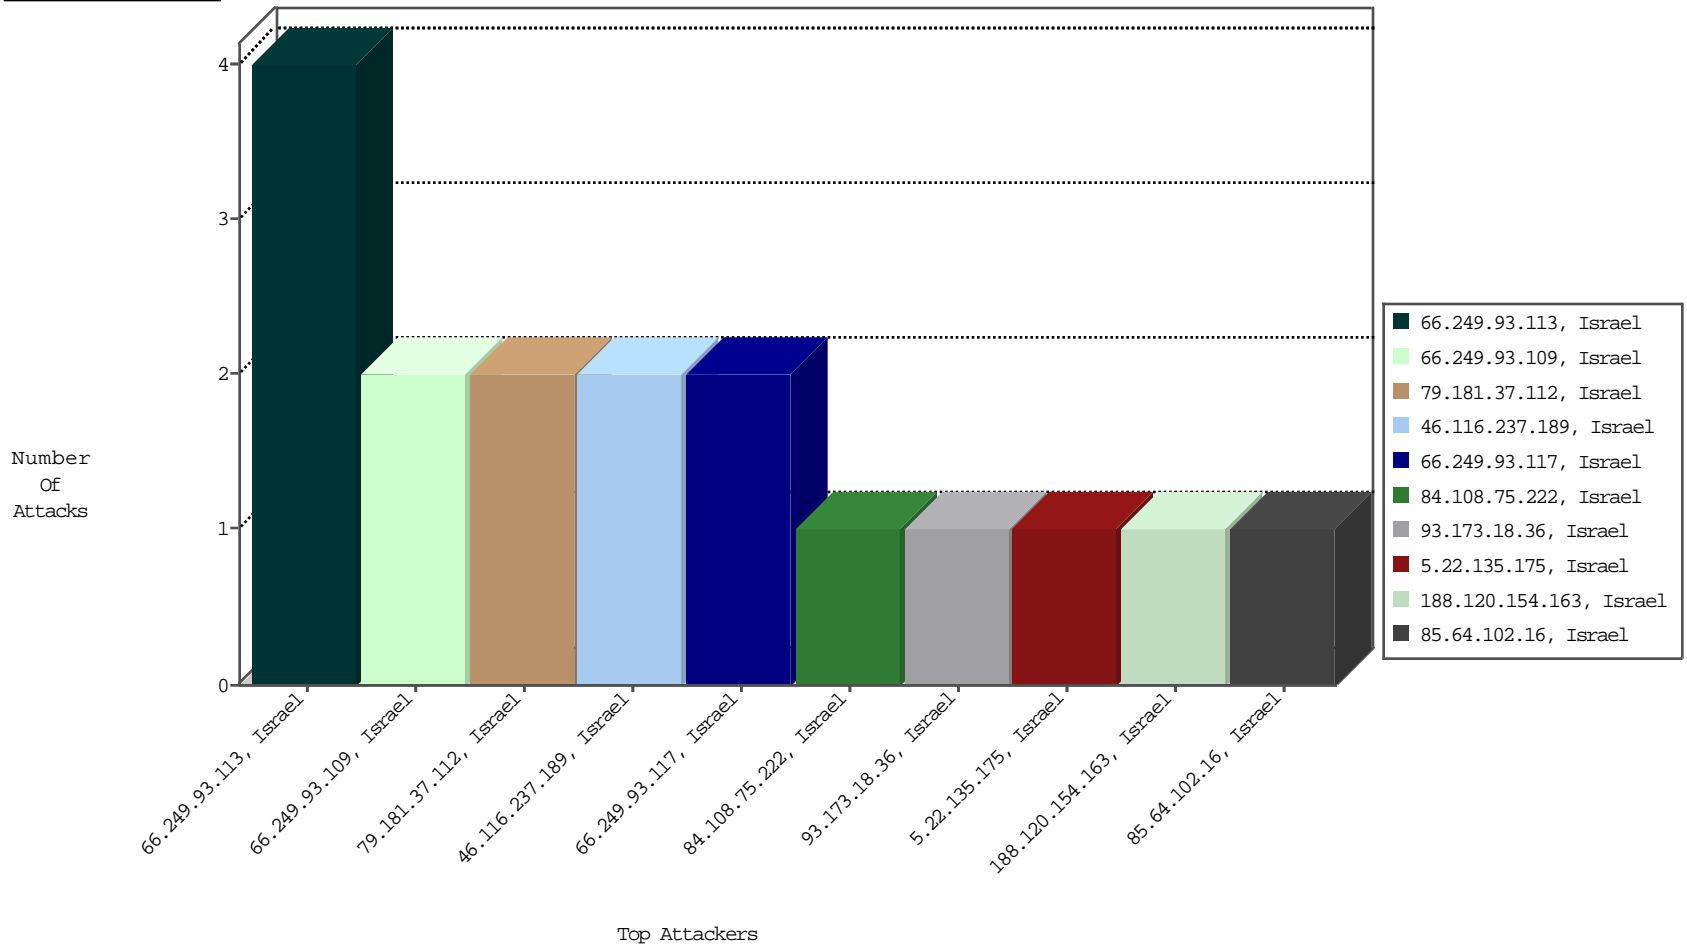

Focused IP Under Attack Daily Report

Top Targets

Top Attackers

Top Attackers In DDoS-Defence

Attacker Address	Attacker Geo	Target Address	Site	Signature	Device Action	DP_location.Location	Count
------------------	--------------	----------------	------	-----------	---------------	----------------------	-------

Top Attackers In IPS

Attacker Address	Attacker Geo	Target Address	Site	Signature	Device Action	Count
------------------	--------------	----------------	------	-----------	---------------	-------

Top Attackers In IDS