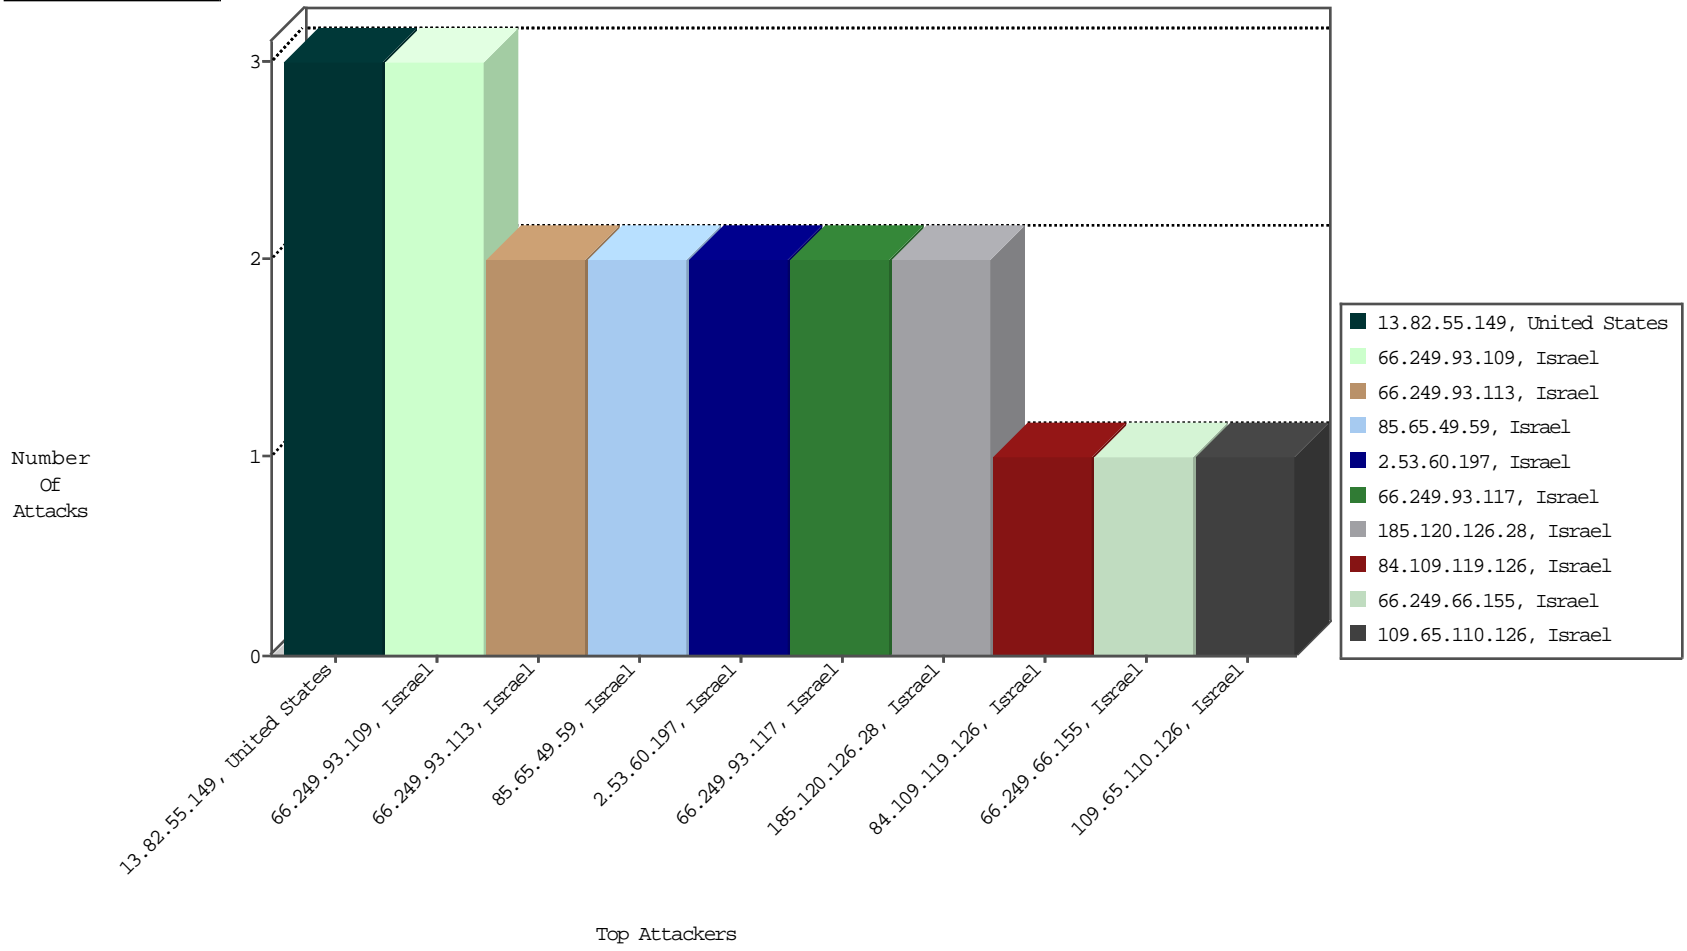

Focused IP Under Attack Daily Report

Top Targets

Top Attackers

Top Attackers In DDoS-Defence

Attacker Address	Attacker Geo	Target Address	Site	Signature	Device Action	DP_location.Location	Count
------------------	--------------	----------------	------	-----------	---------------	----------------------	-------

Top Attackers In IPS

Attacker Address	Attacker Geo	Target Address	Site	Signature	Device Action	Count
------------------	--------------	----------------	------	-----------	---------------	-------

Top Attackers In IDS