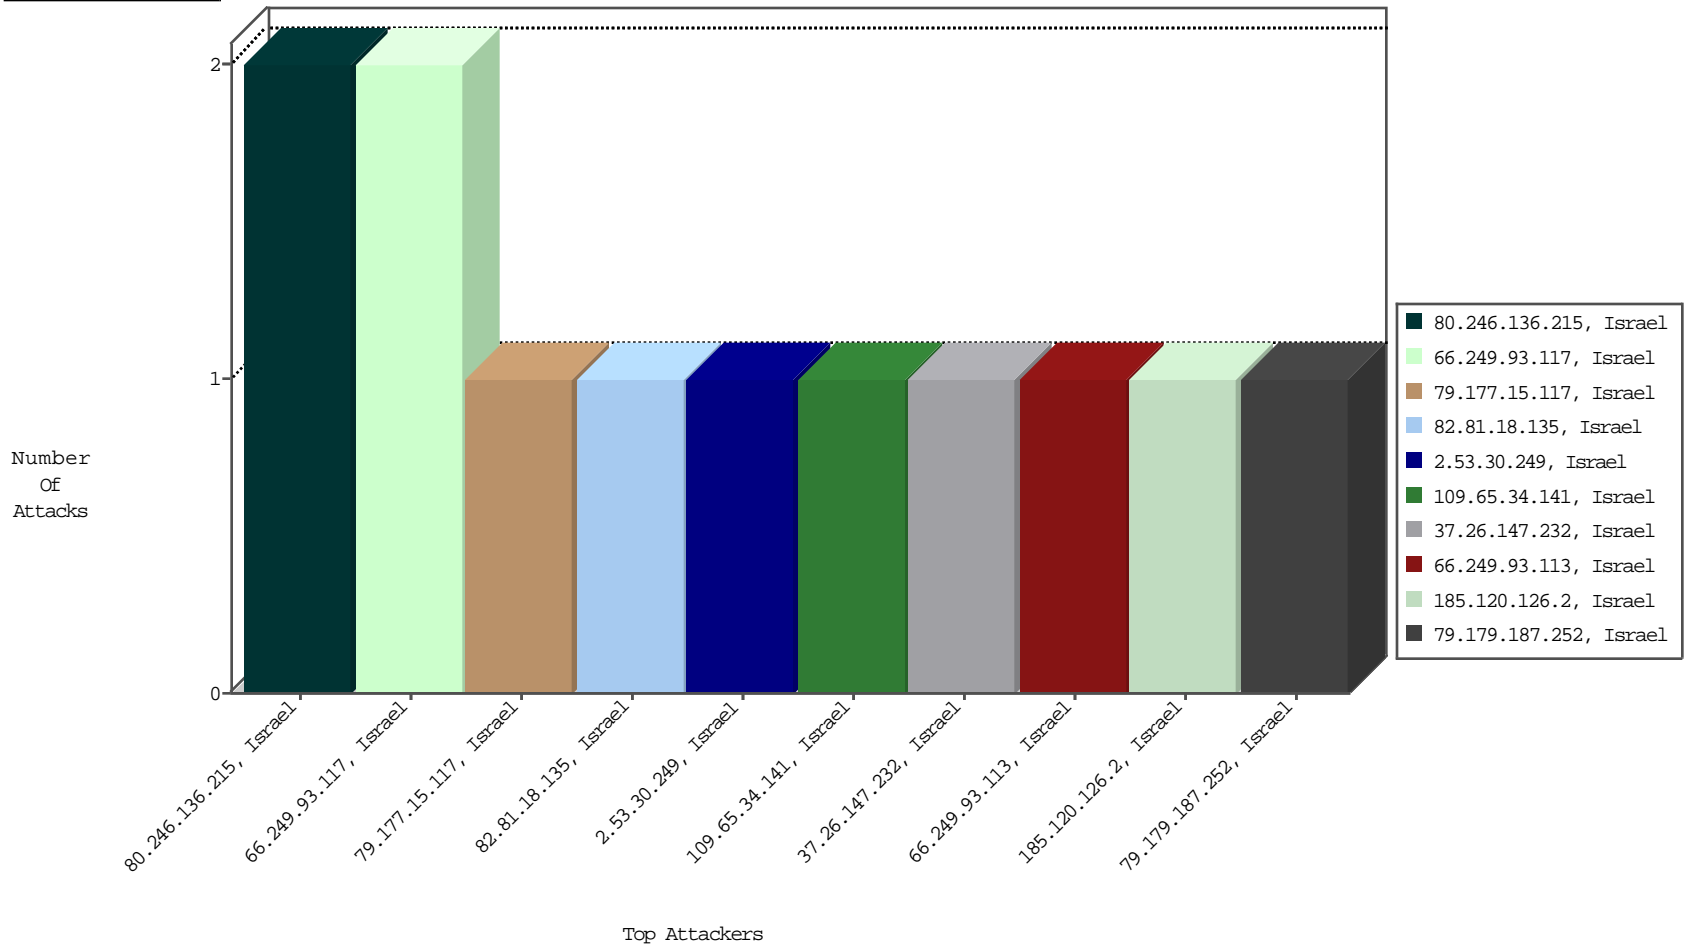

Focused IP Under Attack Daily Report

Top Targets

Top Attackers

Top Attackers In DDoS-Defence

Attacker Address	Attacker Geo	Target Address	Site	Signature	Device Action	DP_location.Location	Count
------------------	--------------	----------------	------	-----------	---------------	----------------------	-------

04-29-2016-12:06:01 to 04-29-2016-13:06:01

Top Attackers In IPS

Attacker Address	Attacker Geo	Target Address	Site	Signature	Device Action	Count
------------------	--------------	----------------	------	-----------	---------------	-------

Top Attackers In IDS

Attacker Address	Attacker Geo	Target Address	Site	Signature	Count
------------------	--------------	----------------	------	-----------	-------

Top Attackers In FW

Attacker Address	Attacker Geo	Target Address	Site Name	Signature	Device Action	Count	
149.88.49.58	Israel	147.237.0.121		Geo-location enforcement	Geo-location inbound enforcement	drop	244
87.197.142.93	Slovakia	147.237.0.121		Geo-location enforcement	Geo-location inbound enforcement	drop	226
176.2.31.125	Germany	147.237.0.121		Geo-location enforcement	Geo-location inbound enforcement	drop	130
149.88.10.232	Israel	147.237.0.121		Geo-location enforcement	Geo-location inbound enforcement	drop	25
185.3.144.21	Israel	147.237.0.121		Bad TCP sequence	Invalid ACK number	monitor	1
185.3.147.162	Israel	147.237.0.121		Bad TCP sequence	Invalid ACK number	monitor	1