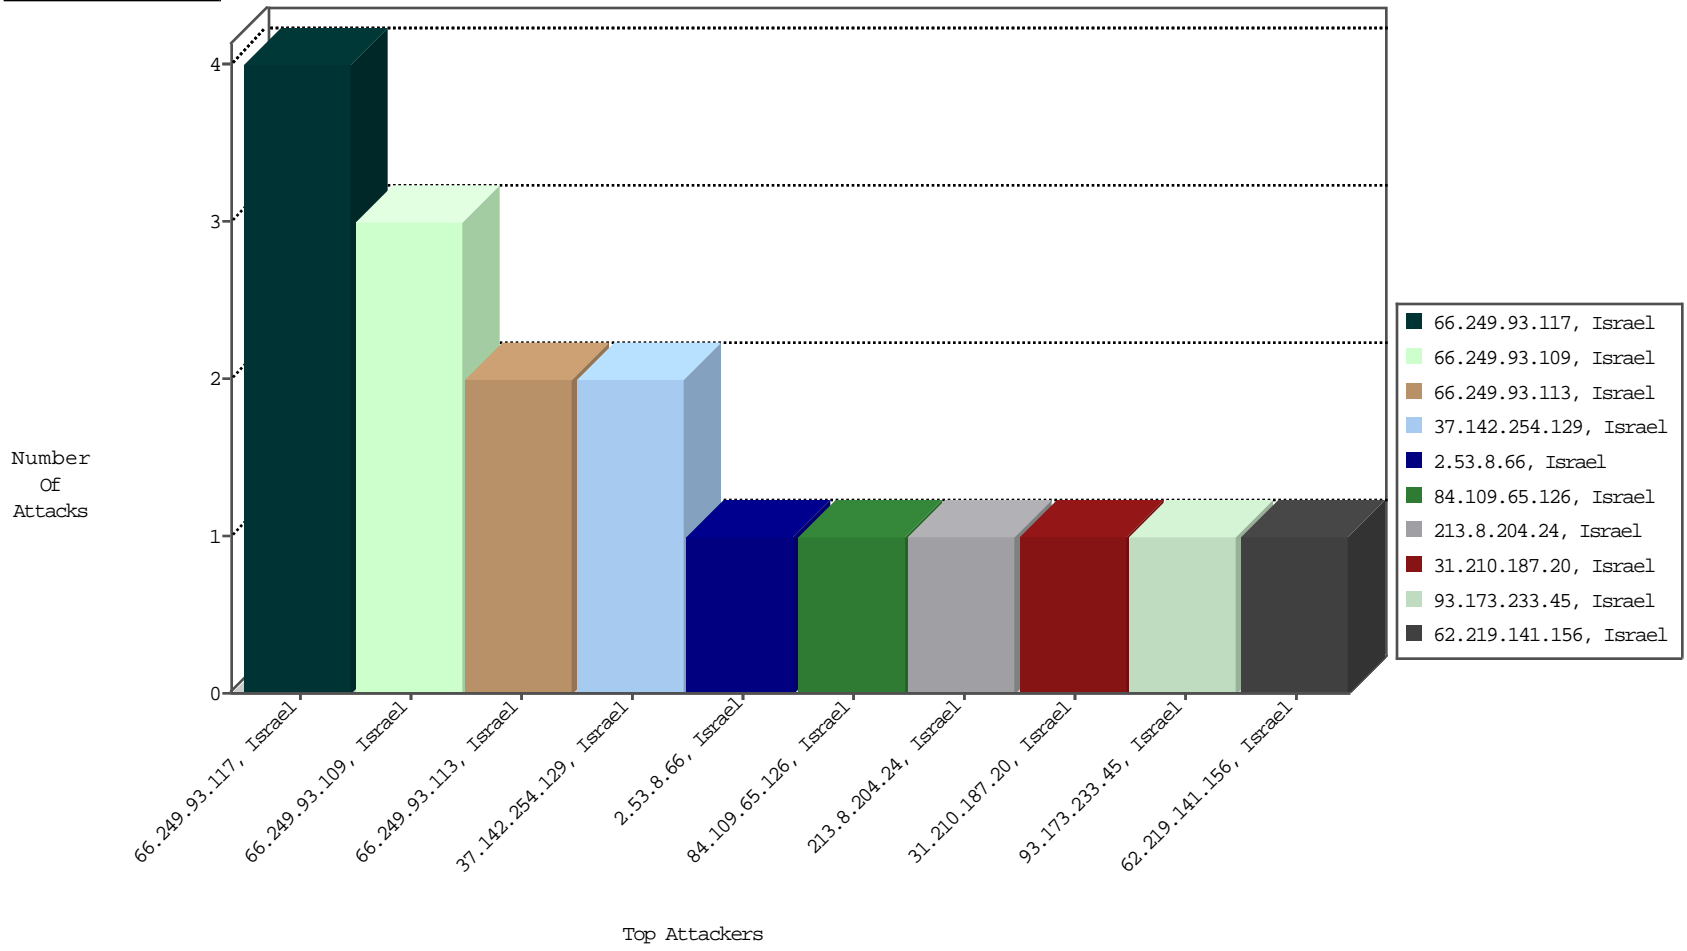

# Focused IP Under Attack Daily Report

Top Targets

Top Attackers

Top Attackers In DDoS-Defence

Attacker Address	Attacker Geo	Target Address	Site	Signature	Device Action	DP_location.Location	Count
------------------	--------------	----------------	------	-----------	---------------	----------------------	-------

04-29-2016-11:06:00 to 04-29-2016-12:06:00

Top Attackers In IPS

Attacker Address	Attacker Geo	Target Address	Site	Signature	Device Action	Count
------------------	--------------	----------------	------	-----------	---------------	-------