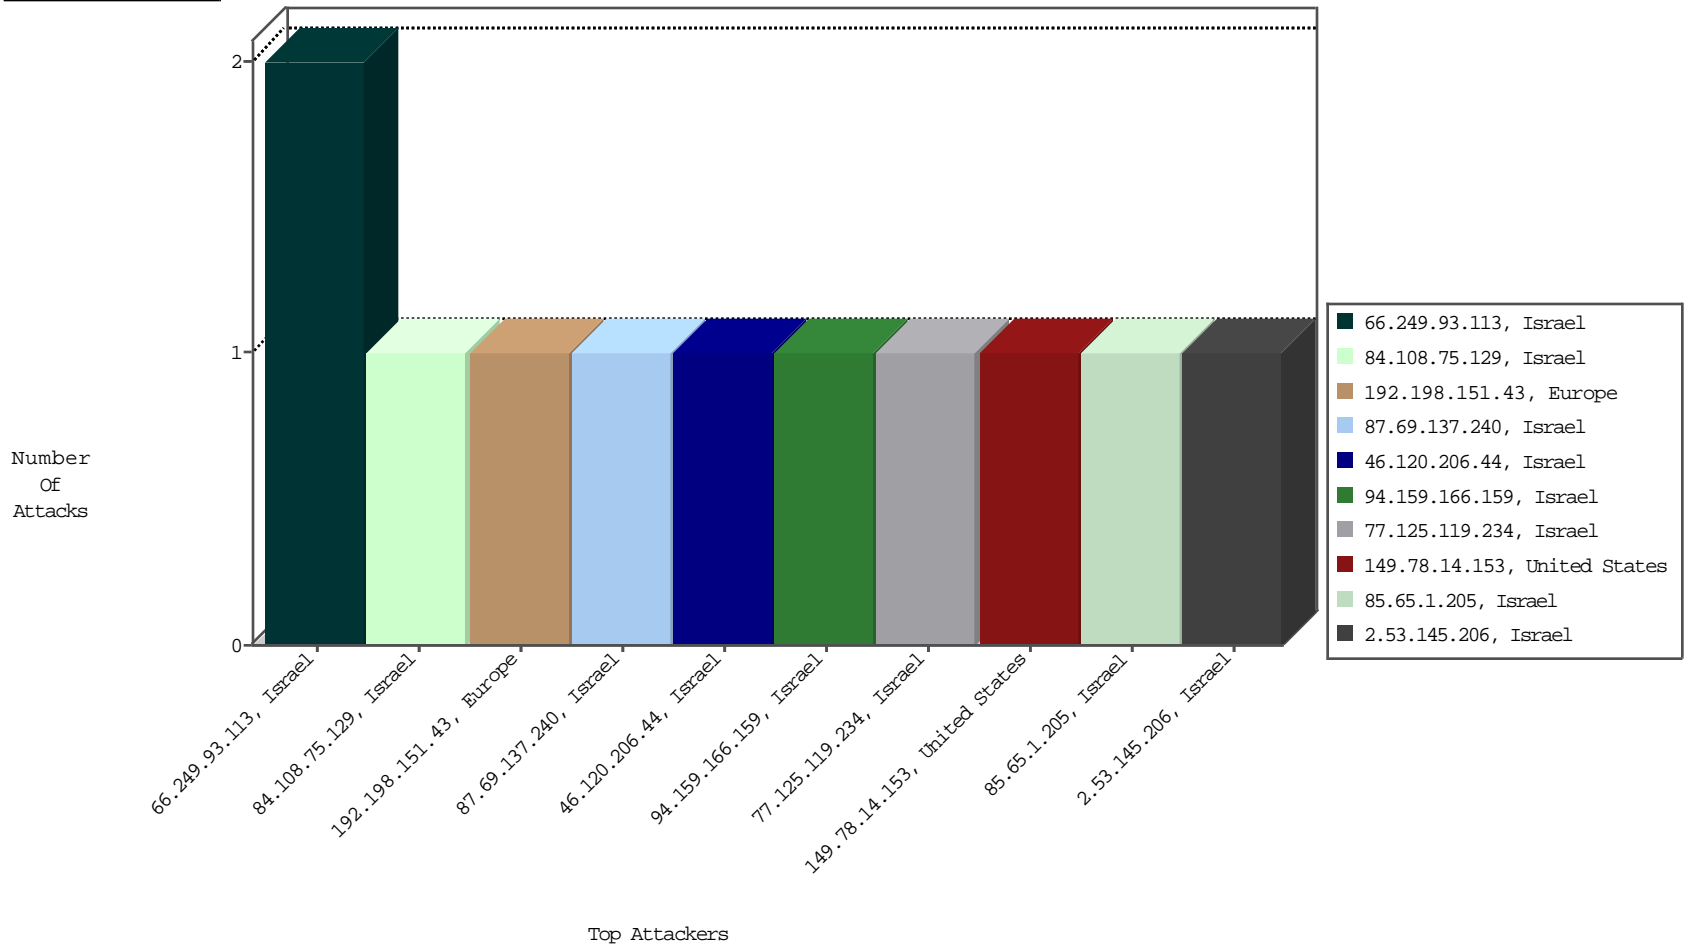

Focused IP Under Attack Daily Report

Top Targets

Top Attackers

Top Attackers In DDoS-Defence

Attacker Address	Attacker Geo	Target Address	Site	Signature	Device Action	DP_location.Location	Count
------------------	--------------	----------------	------	-----------	---------------	----------------------	-------

Top Attackers In IPS

Attacker Address	Attacker Geo	Target Address	Site	Signature	Device Action	Count
------------------	--------------	----------------	------	-----------	---------------	-------

Top Attackers In IDS