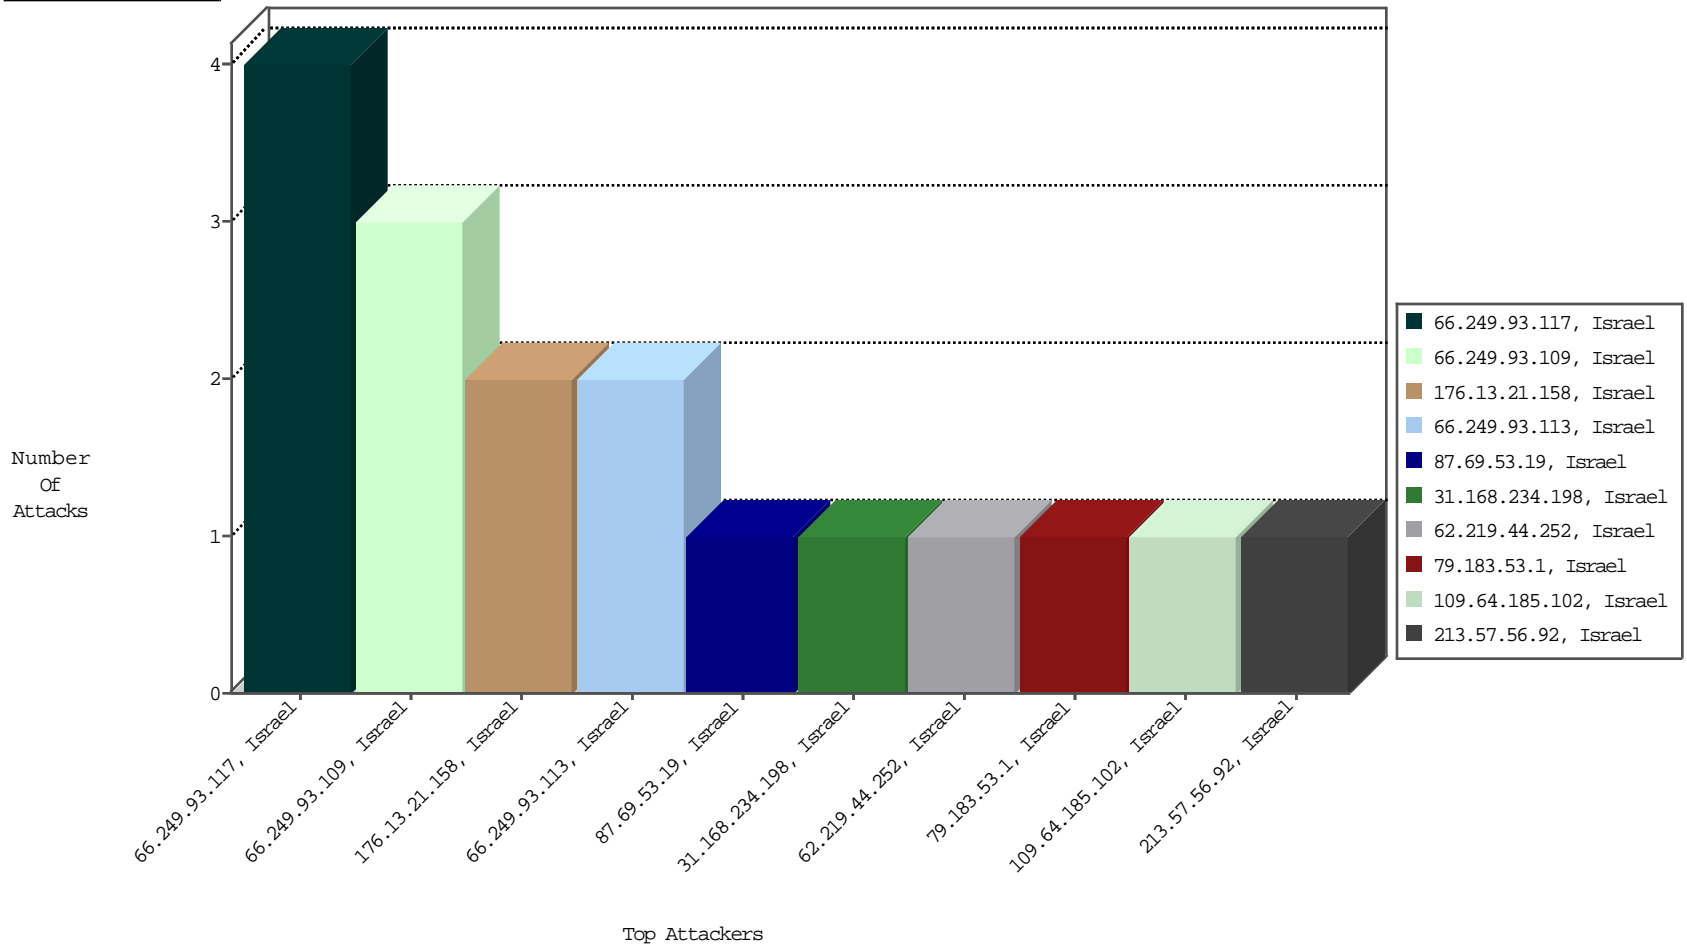

Focused IP Under Attack Daily Report

Top Targets

Top Attackers

Top Attackers In DDoS-Defence

Attacker Address	Attacker Geo	Target Address	Site	Signature	Device Action	DP_location.Location	Count
------------------	--------------	----------------	------	-----------	---------------	----------------------	-------

Top Attackers In IPS

Attacker Address	Attacker Geo	Target Address	Site	Signature	Device Action	Count
------------------	--------------	----------------	------	-----------	---------------	-------

Top Attackers In IDS

Attacker Address	Attacker Geo	Target Address	Site	Signature	Count
91.193.74.175	Gibraltar	147.237.0.121		ET SCAN NMAP -sS window 1024	1

Top Attackers In FW

Attacker Address	Attacker Geo	Target Address	Site Name	Signature	Device Action	Count	
176.63.26.112	Hungary	147.237.0.121		Geo-location enforcement	Geo-location inbound enforcement	drop	65
213.7.230.13	Cyprus	147.237.0.121		Geo-location enforcement	Geo-location inbound enforcement	drop	56
149.88.80.192	Israel	147.237.0.121		Geo-location enforcement	Geo-location inbound enforcement	drop	27
149.88.121.72	Israel	147.237.0.121		Geo-location enforcement	Geo-location inbound enforcement	drop	18
149.88.213.110	Israel	147.237.0.121		Geo-location enforcement	Geo-location inbound enforcement	drop	8
5.22.130.226	Israel	147.237.0.121		Bad TCP sequence	Invalid ACK number	monitor	2