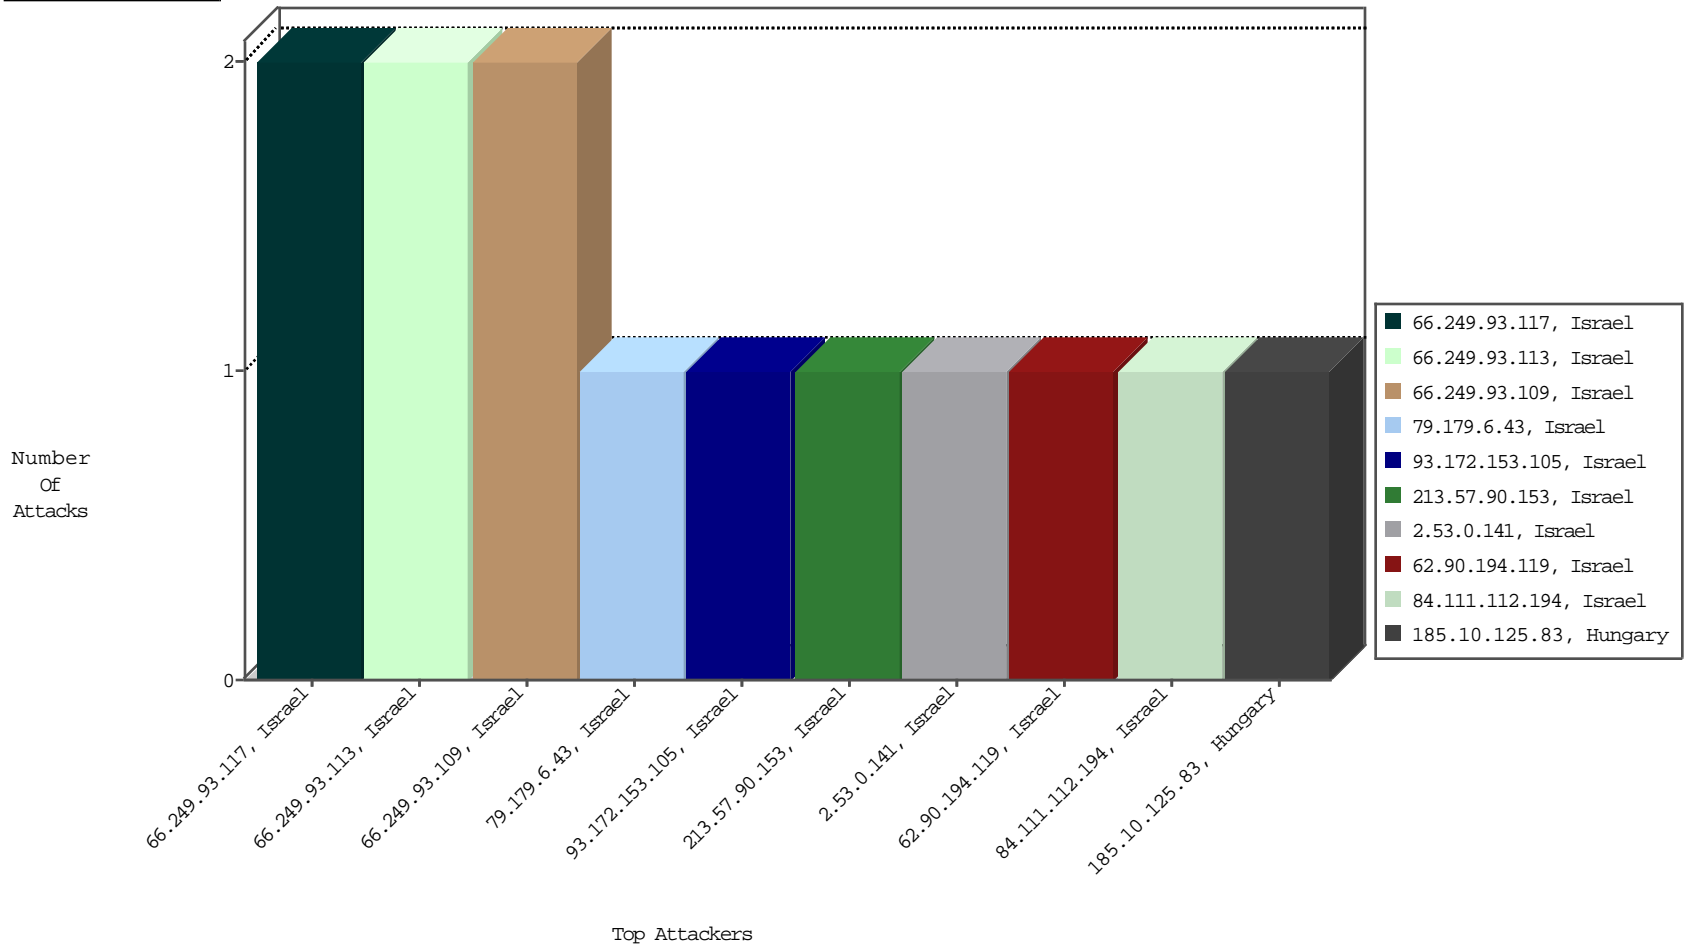

Focused IP Under Attack Daily Report

Top Targets

Top Attackers

Top Attackers In DDoS-Defence

Attacker Address	Attacker Geo	Target Address	Site	Signature	Device Action	DP_location.Location	Count
------------------	--------------	----------------	------	-----------	---------------	----------------------	-------

Top Attackers In IPS

Attacker Address	Attacker Geo	Target Address	Site	Signature	Device Action	Count
------------------	--------------	----------------	------	-----------	---------------	-------

Top Attackers In IDS

Attacker Address	Attacker Geo	Target Address	Site	Signature	Count
------------------	--------------	----------------	------	-----------	-------

Top Attackers In FW

Attacker Address	Attacker Geo	Target Address	Site Name	Signature	Device Action	Count	
176.63.26.112	Hungary	147.237.0.121		Geo-location enforcement	Geo-location inbound enforcement	drop	796
91.151.147.70	Germany	147.237.0.121		Geo-location enforcement	Geo-location inbound enforcement	drop	8
209.126.117.15	United States	147.237.0.121		Geo-location enforcement	Geo-location inbound enforcement	drop	8
64.125.239.88	United States	147.237.0.121		Geo-location enforcement	Geo-location inbound enforcement	drop	1