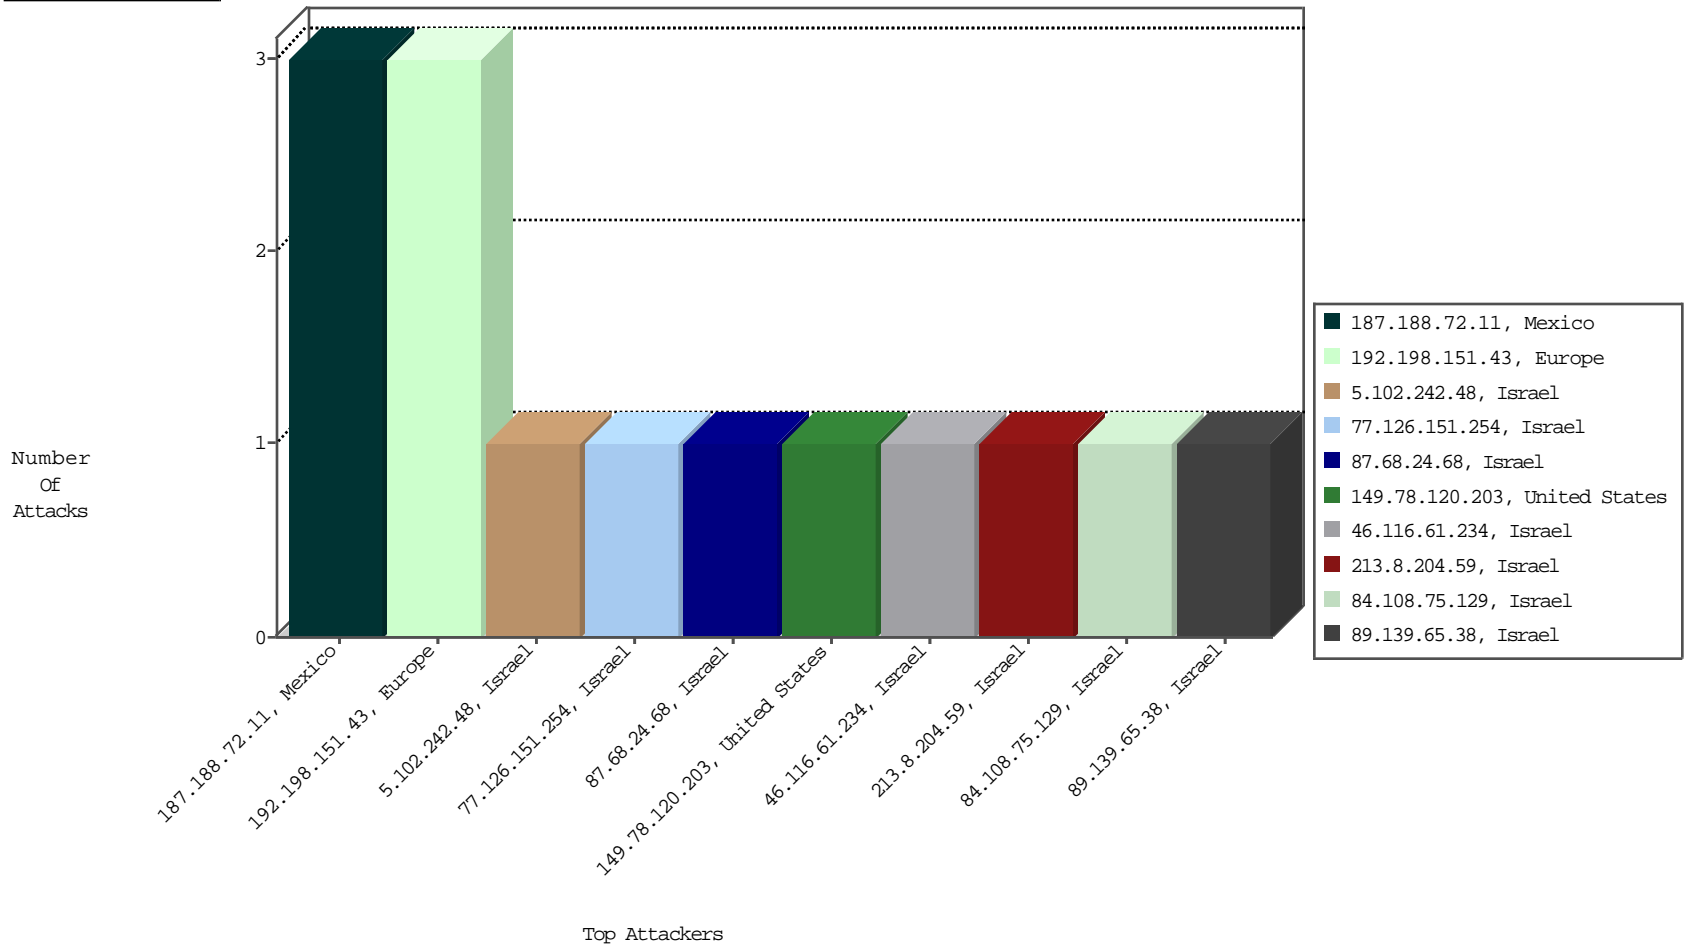

Focused IP Under Attack Daily Report

Top Targets

Top Attackers

Top Attackers In DDoS-Defence

Attacker Address	Attacker Geo	Target Address	Site	Signature	Device Action	DP_location.Location	Count
------------------	--------------	----------------	------	-----------	---------------	----------------------	-------

04-28-2016-23:06:07 to 04-29-2016-00:06:07

Top Attackers In IPS

Attacker Address	Attacker Geo	Target Address	Site	Signature	Device Action	Count
------------------	--------------	----------------	------	-----------	---------------	-------

Top Attackers In FW

Attacker Address	Attacker Geo	Target Address	Site Name	Signature	Device Action	Count	
149.88.9.234	Israel	147.237.0.121		Geo-location enforcement	Geo-location inbound enforcement	drop	168
95.65.228.20	Turkey	147.237.0.121		Geo-location enforcement	Geo-location inbound enforcement	drop	71
89.166.232.84	Germany	147.237.0.121		Geo-location enforcement	Geo-location inbound enforcement	drop	25
93.83.206.50	Austria	147.237.0.121		Geo-location enforcement	Geo-location inbound enforcement	drop	25
5.102.242.48	Israel	147.237.0.121		Bad TCP sequence	Invalid ACK number	monitor	4
185.3.144.100	Israel	147.237.0.121		Bad TCP sequence	Invalid ACK number	monitor	4