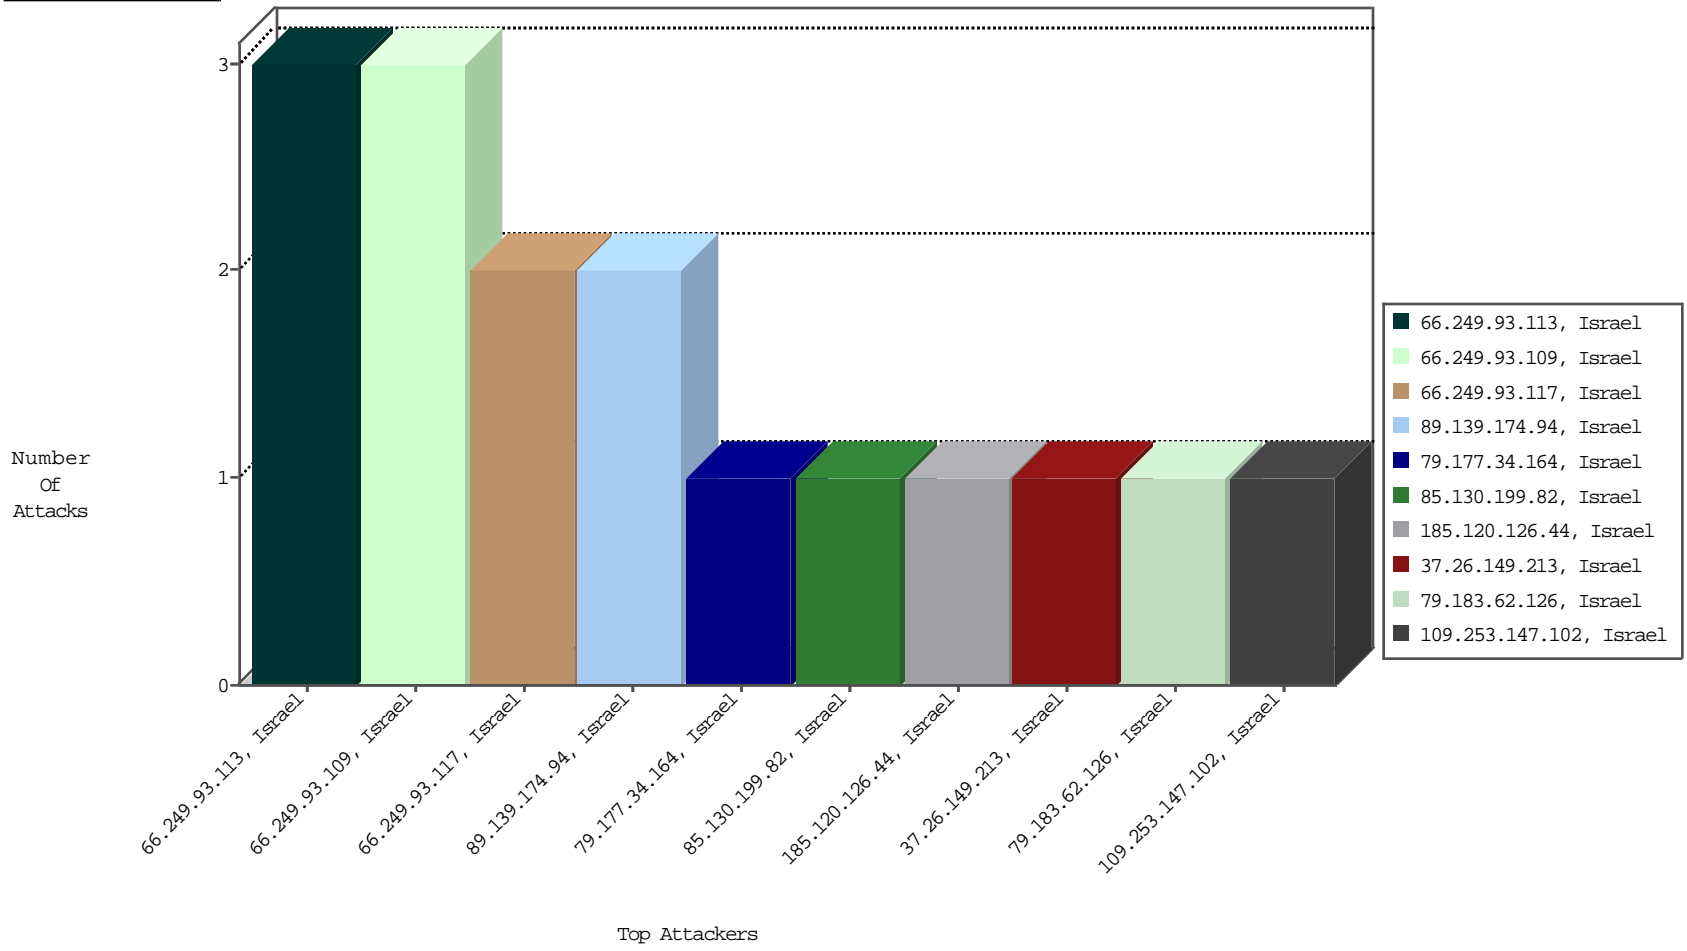

Focused IP Under Attack Daily Report

Top Targets

Top Attackers

Top Attackers In DDoS-Defence

Attacker Address	Attacker Geo	Target Address	Site	Signature	Device Action	DP_location.Location	Count
------------------	--------------	----------------	------	-----------	---------------	----------------------	-------

Top Attackers In IPS

Attacker Address	Attacker Geo	Target Address	Site	Signature	Device Action	Count
------------------	--------------	----------------	------	-----------	---------------	-------

Top Attackers In IDS

Attacker Address	Attacker Geo	Target Address	Site	Signature	Count
------------------	--------------	----------------	------	-----------	-------

Top Attackers In FW

Attacker Address	Attacker Geo	Target Address	Site	Name	Signature	Device Action	Count
149.88.9.234	Israel	147.237.0.121		Geo-location enforcement	Geo-location inbound enforcement	drop	901
93.83.206.50	Austria	147.237.0.121		Geo-location enforcement	Geo-location inbound enforcement	drop	82
65.50.133.10	United States	147.237.0.121		Geo-location enforcement	Geo-location inbound enforcement	drop	51
149.88.180.213	Israel	147.237.0.121		Geo-location enforcement	Geo-location inbound enforcement	drop	32
217.69.133.21	Russian Federation	147.237.0.121		Geo-location enforcement	Geo-location inbound enforcement	drop	11
217.69.133.250	Russian Federation	147.237.0.121		Geo-location enforcement	Geo-location inbound enforcement	drop	9
149.88.211.26	Israel	147.237.0.121		Geo-location enforcement	Geo-location inbound enforcement	drop	4
216.243.31.2	United States	147.237.0.121		Geo-location enforcement	Geo-location inbound enforcement	drop	1