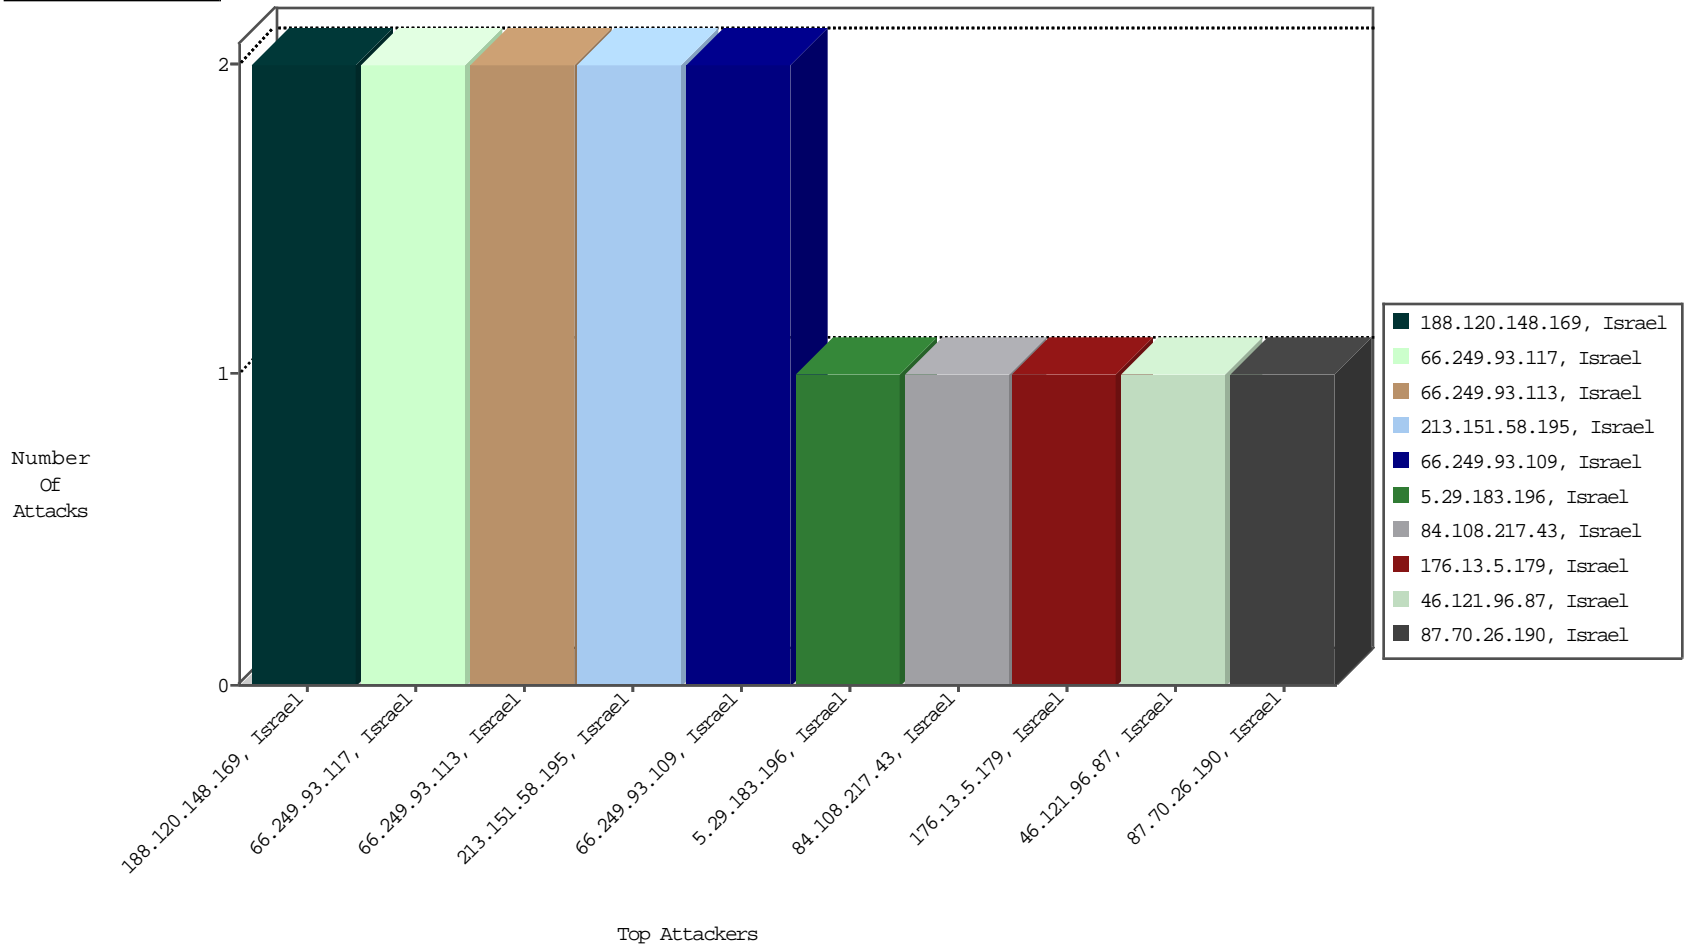

Focused IP Under Attack Daily Report

Top Targets

Top Attackers

Top Attackers In DDoS-Defence

Attacker Address	Attacker Geo	Target Address	Site	Signature	Device Action	DP_location.Location	Count
------------------	--------------	----------------	------	-----------	---------------	----------------------	-------

04-28-2016-17:06:00 to 04-28-2016-18:06:00

Top Attackers In IPS

Attacker Address	Attacker Geo	Target Address	Site	Signature	Device Action	Count
------------------	--------------	----------------	------	-----------	---------------	-------