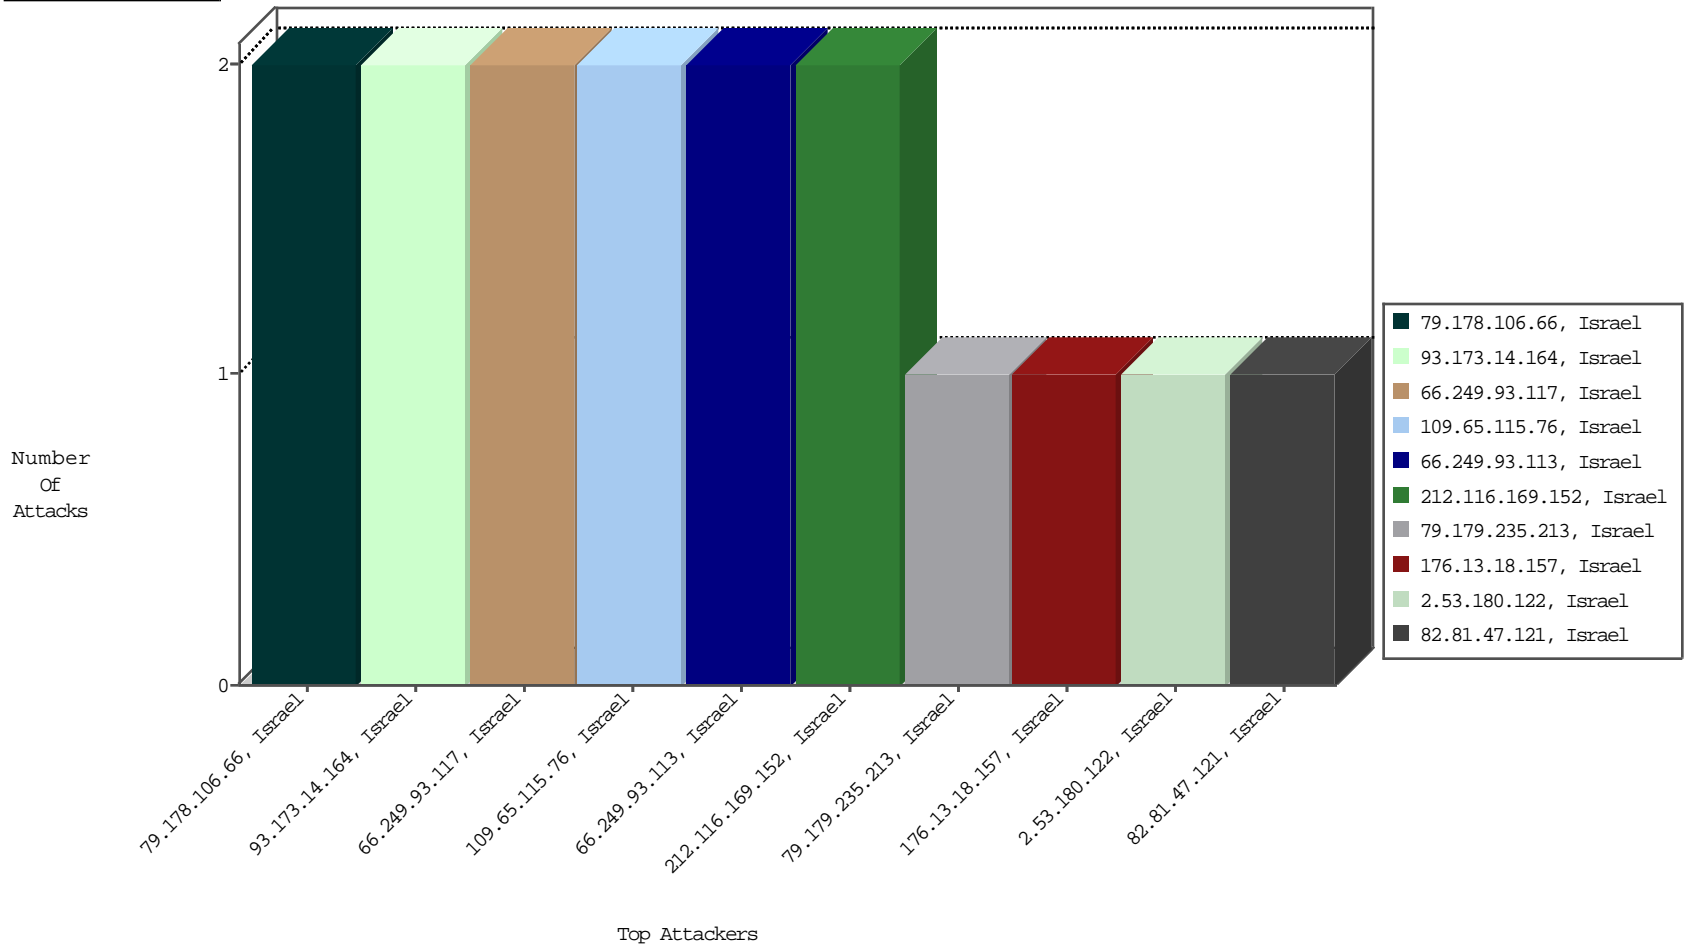

Focused IP Under Attack Daily Report

Top Targets

Top Attackers

Top Attackers In DDoS-Defence

Attacker Address	Attacker Geo	Target Address	Site	Signature	Device Action	DP_location.Location	Count
------------------	--------------	----------------	------	-----------	---------------	----------------------	-------

Top Attackers In IPS

Attacker Address	Attacker Geo	Target Address	Site	Signature	Device Action	Count
------------------	--------------	----------------	------	-----------	---------------	-------

Top Attackers In IDS