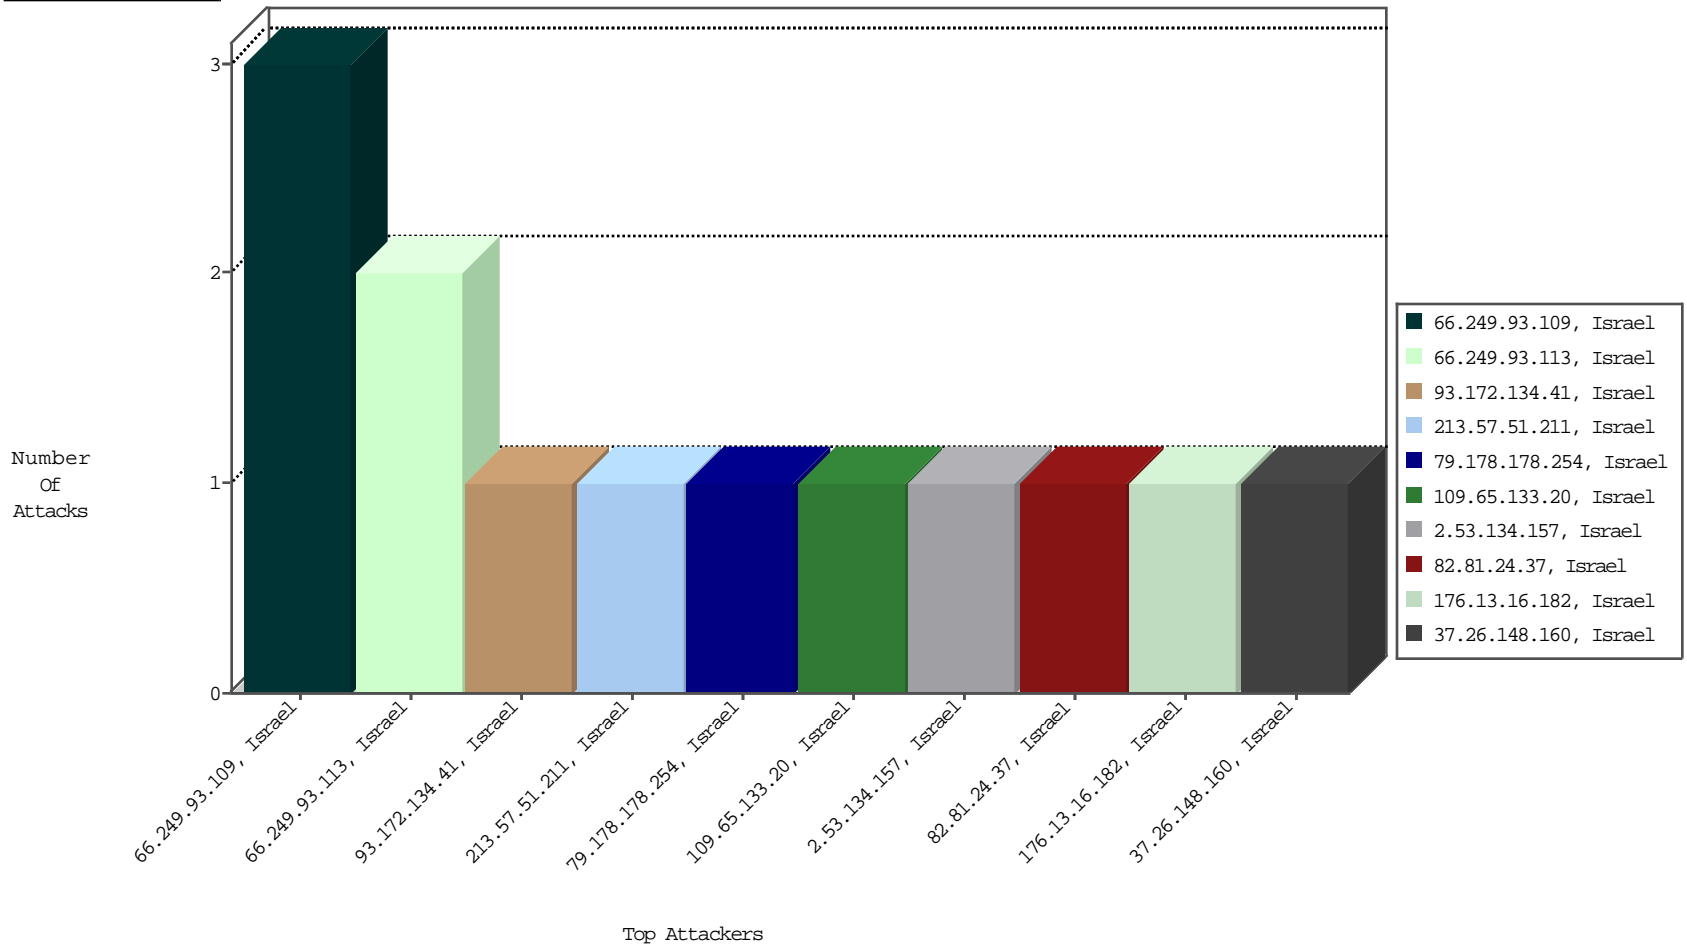

Focused IP Under Attack Daily Report

Top Targets

Top Attackers

Top Attackers In DDoS-Defence

Attacker Address	Attacker Geo	Target Address	Site	Signature	Device Action	DP_location.Location	Count
------------------	--------------	----------------	------	-----------	---------------	----------------------	-------

Top Attackers In IPS

Attacker Address	Attacker Geo	Target Address	Site	Signature	Device Action	Count
------------------	--------------	----------------	------	-----------	---------------	-------

Top Attackers In IDS