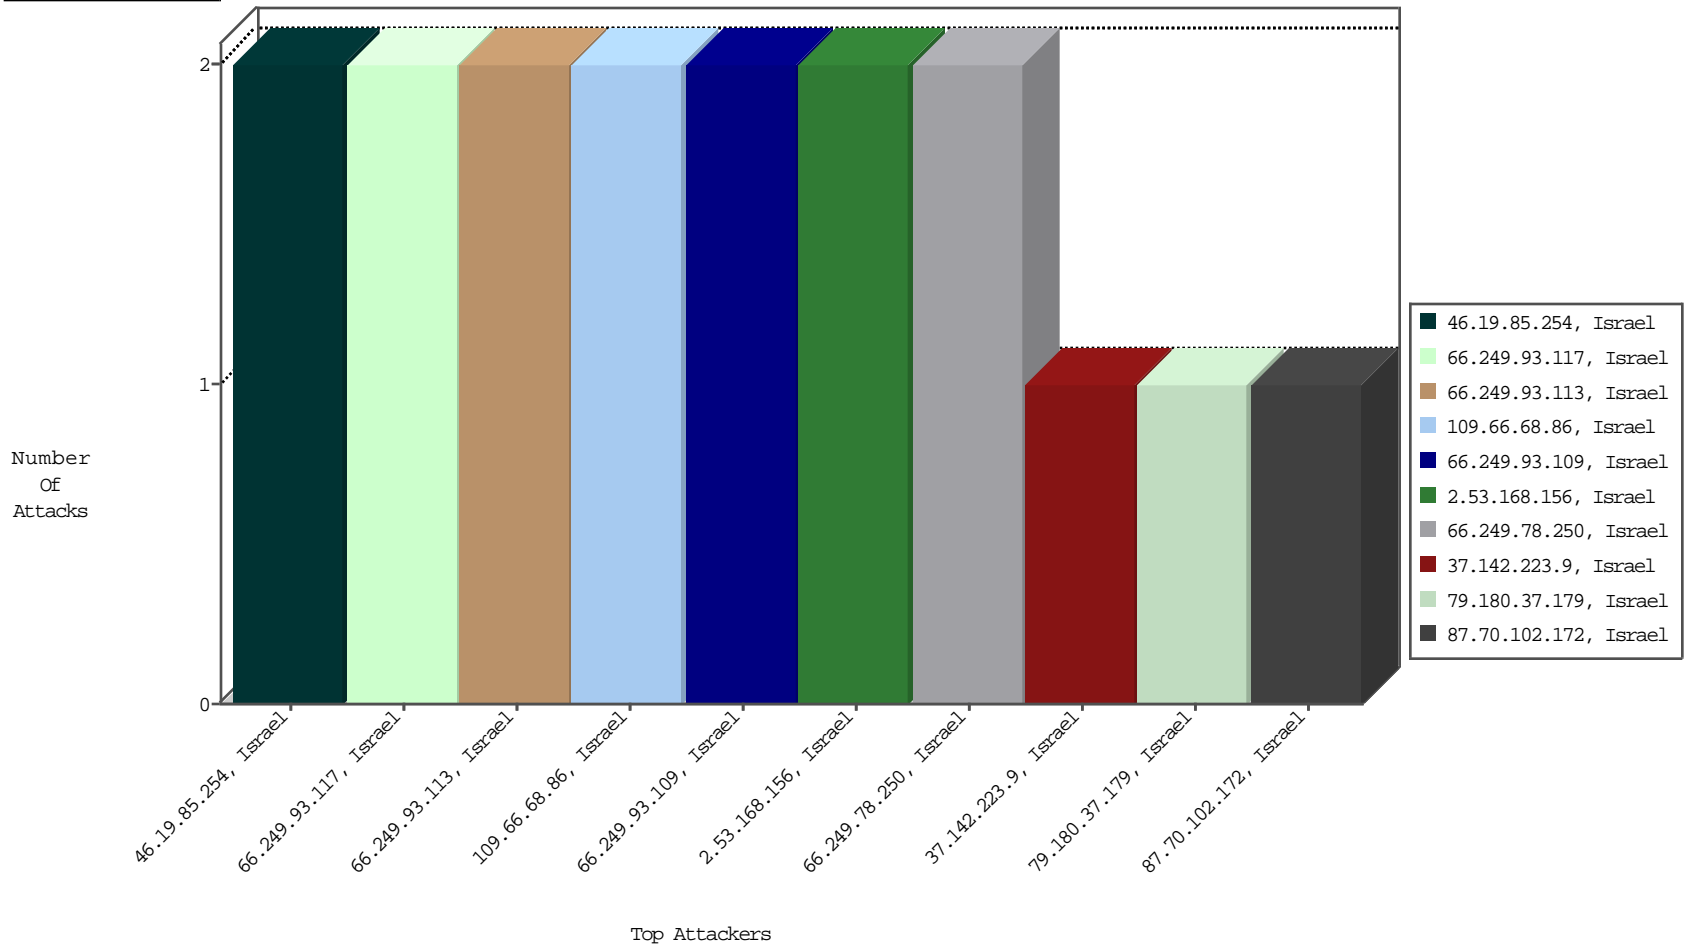

Focused IP Under Attack Daily Report

Top Targets

Top Attackers

Top Attackers In DDoS-Defence

Attacker Address	Attacker Geo	Target Address	Site	Signature	Device Action	DP_location.Location	Count
------------------	--------------	----------------	------	-----------	---------------	----------------------	-------

Top Attackers In IPS

Attacker Address	Attacker Geo	Target Address	Site	Signature	Device Action	Count
------------------	--------------	----------------	------	-----------	---------------	-------

Top Attackers In IDS