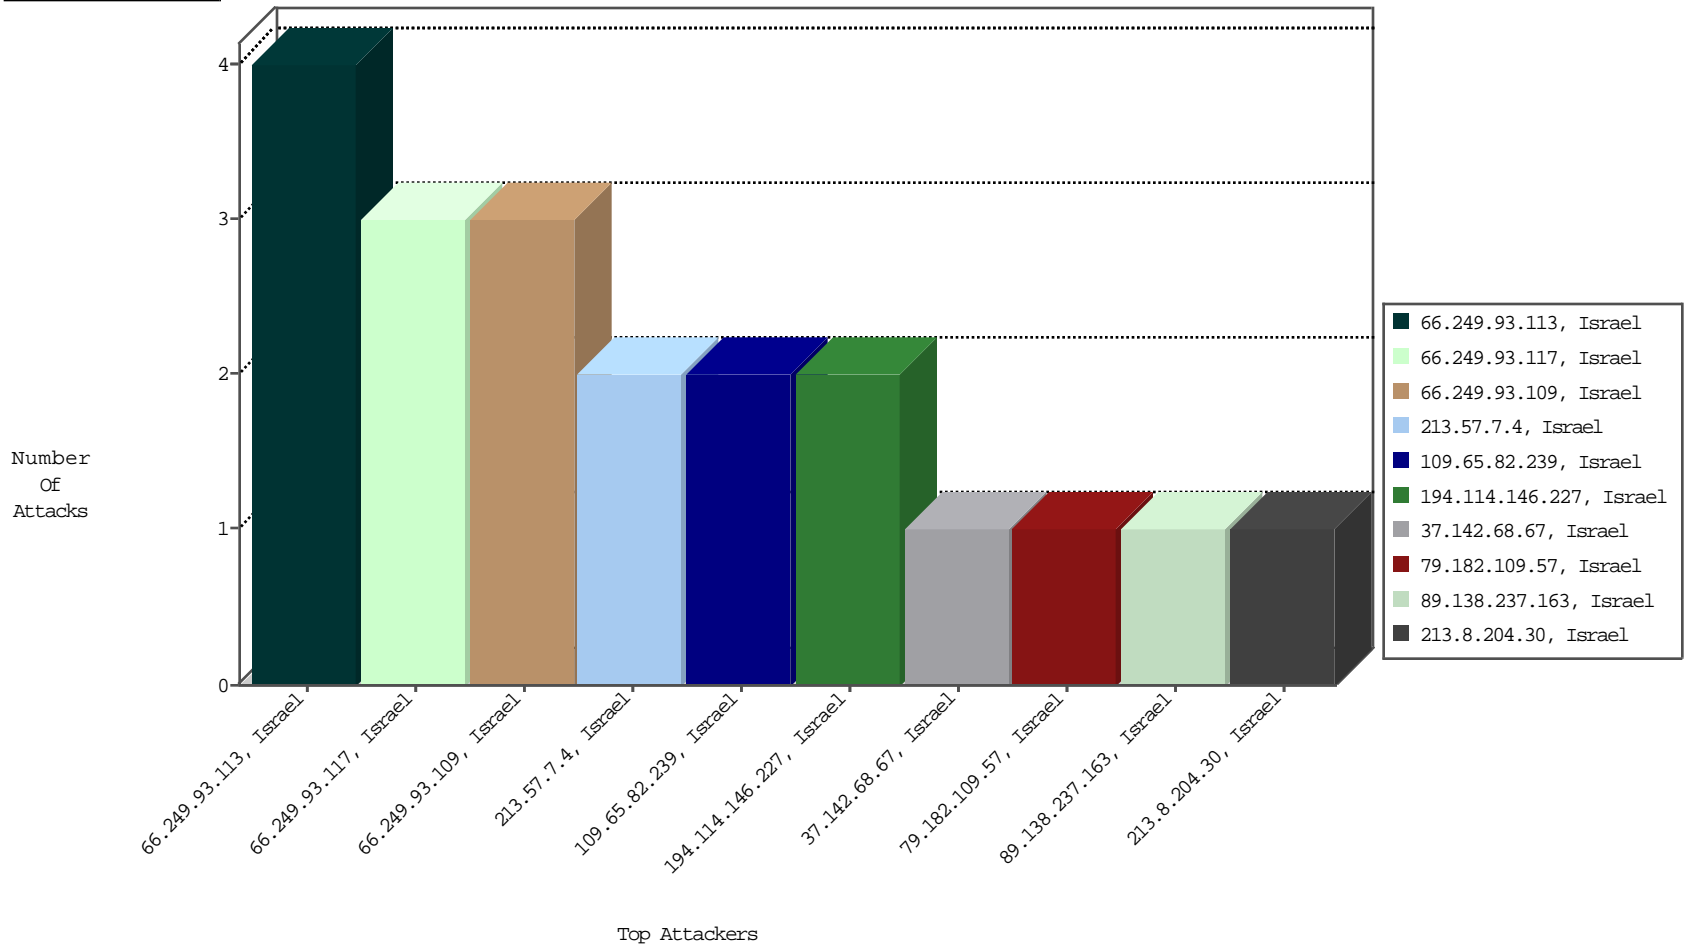

Focused IP Under Attack Daily Report

Top Targets

Top Attackers

Top Attackers In DDoS-Defence

Attacker Address	Attacker Geo	Target Address	Site	Signature	Device Action	DP_location.Location	Count
------------------	--------------	----------------	------	-----------	---------------	----------------------	-------

Top Attackers In IPS

Attacker Address	Attacker Geo	Target Address	Site	Signature	Device Action	Count
------------------	--------------	----------------	------	-----------	---------------	-------

Top Attackers In IDS