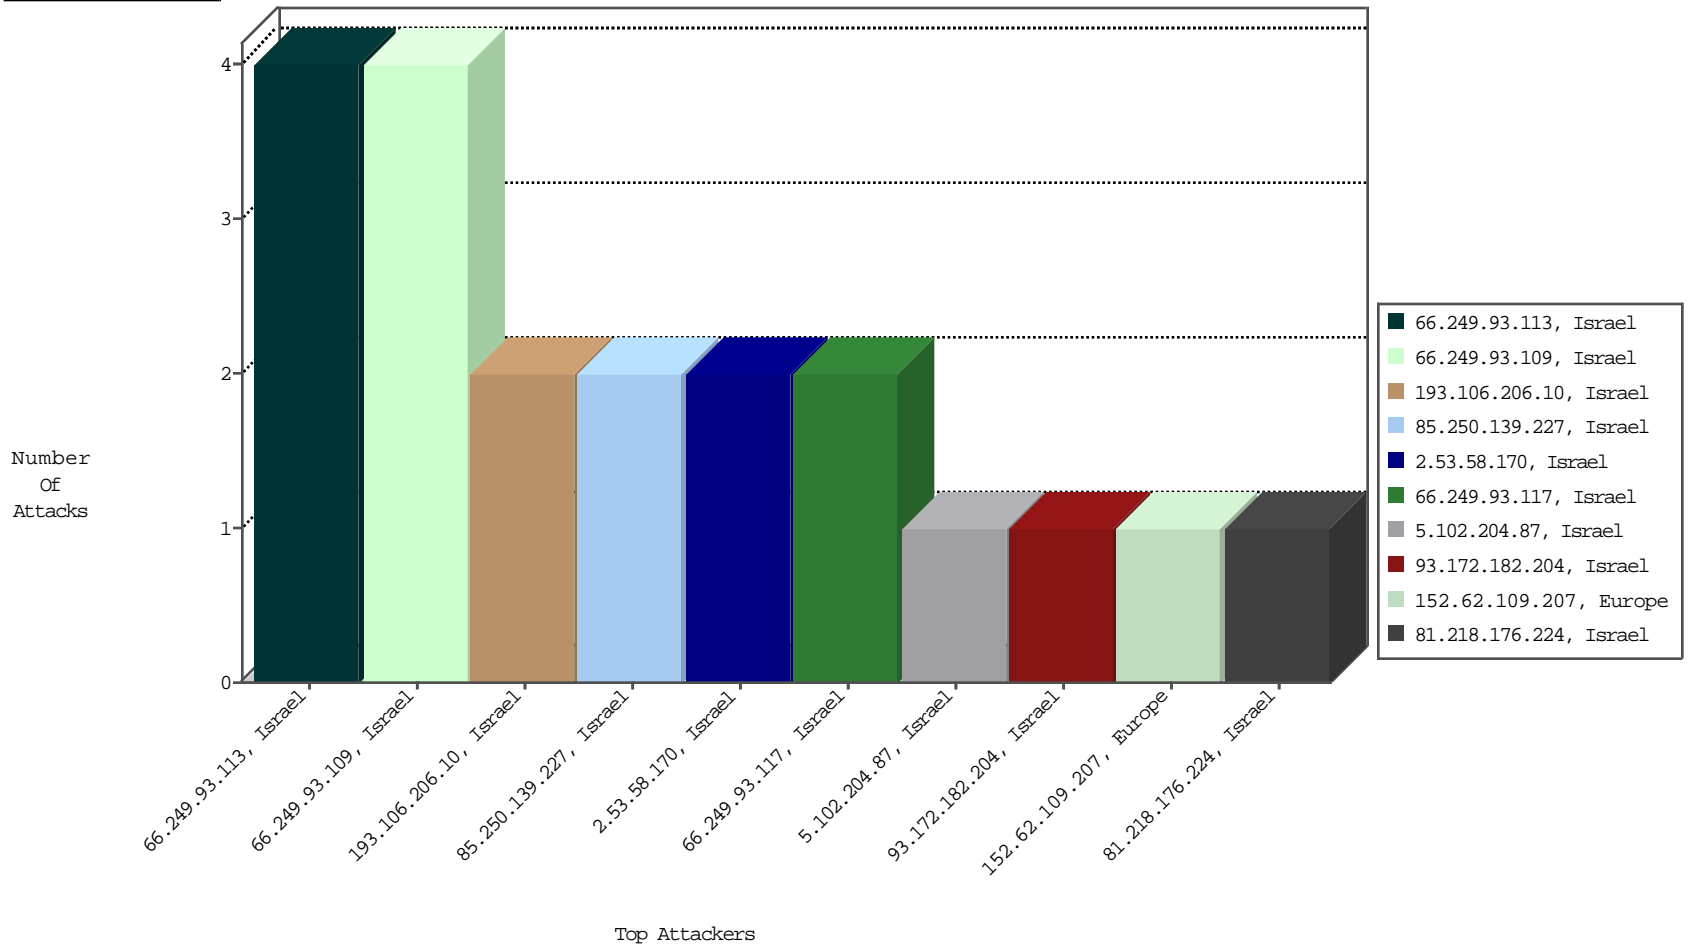

Focused IP Under Attack Daily Report

Top Targets

Top Attackers

Top Attackers In DDoS-Defence

Attacker Address	Attacker Geo	Target Address	Site	Signature	Device Action	DP_location.Location	Count
------------------	--------------	----------------	------	-----------	---------------	----------------------	-------

Top Attackers In IPS

Attacker Address	Attacker Geo	Target Address	Site	Signature	Device Action	Count
------------------	--------------	----------------	------	-----------	---------------	-------

Top Attackers In IDS