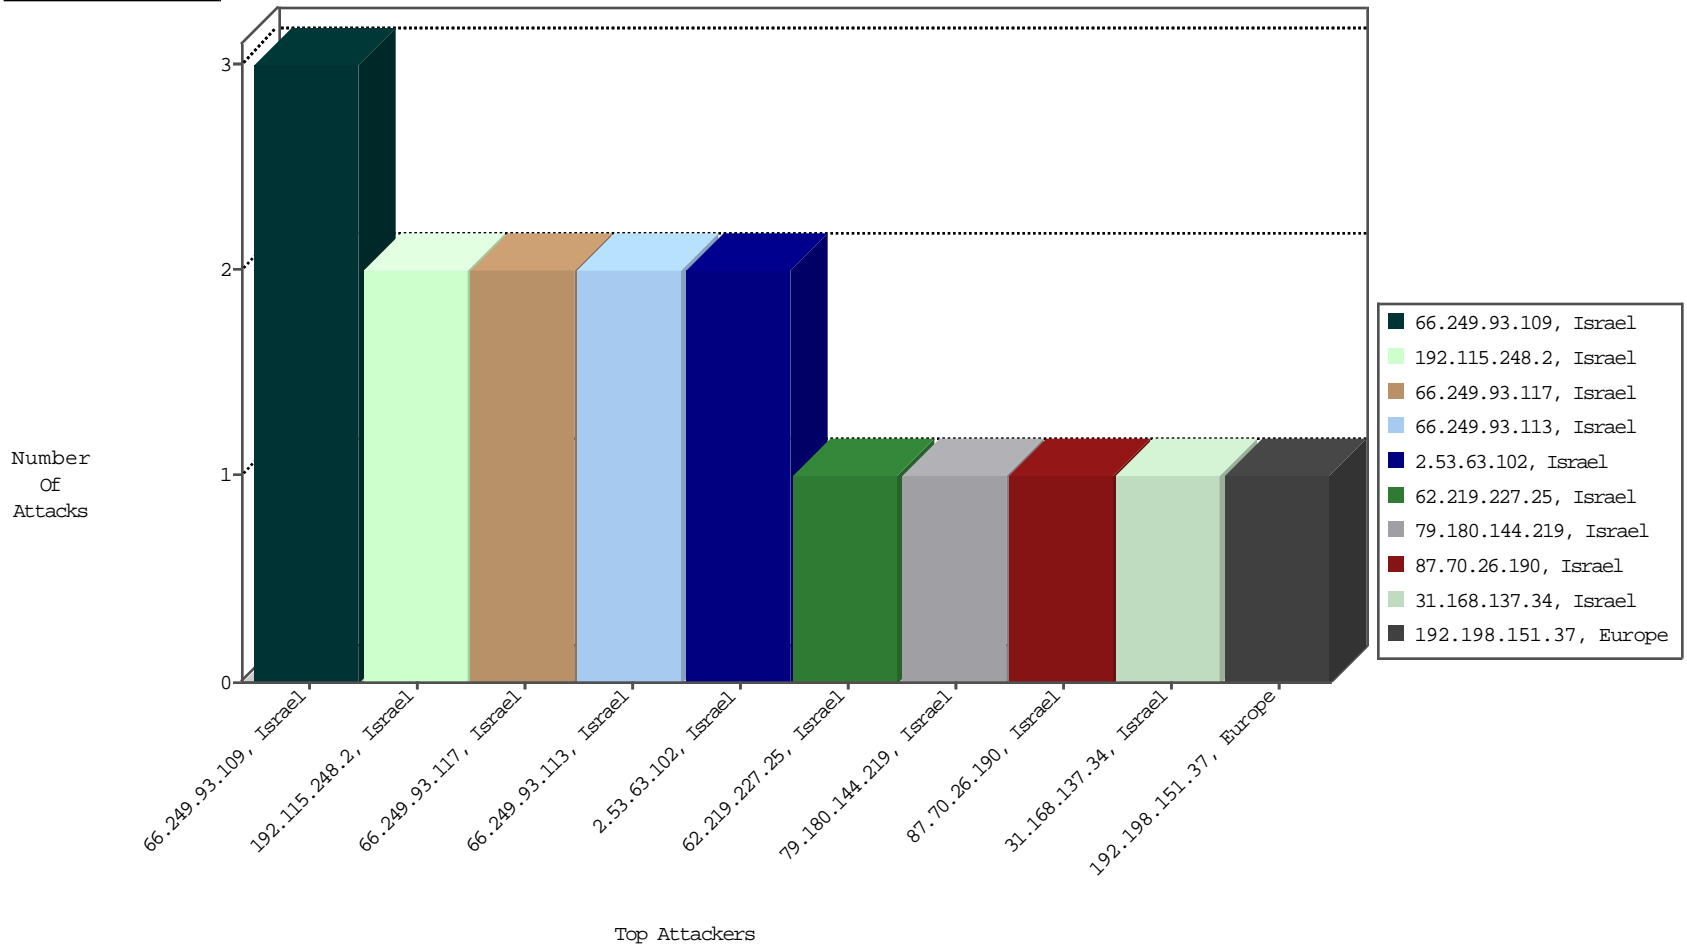

Focused IP Under Attack Daily Report

Top Targets

Top Attackers

Top Attackers In DDoS-Defence

Attacker Address	Attacker Geo	Target Address	Site	Signature	Device Action	DP_location.Location	Count
------------------	--------------	----------------	------	-----------	---------------	----------------------	-------

Top Attackers In IPS

Attacker Address	Attacker Geo	Target Address	Site	Signature	Device Action	Count
------------------	--------------	----------------	------	-----------	---------------	-------

Top Attackers In IDS

Attacker Address	Attacker Geo	Target Address	Site	Signature	Count
------------------	--------------	----------------	------	-----------	-------

Top Attackers In FW

Attacker Address	Attacker Geo	Target Address	Site	Name	Signature	Device Action	Count
217.69.133.191	Russian Federation	147.237.0.121		Geo-location enforcement	Geo-location inbound enforcement	drop	11
217.69.133.21	Russian Federation	147.237.0.121		Geo-location enforcement	Geo-location inbound enforcement	drop	11