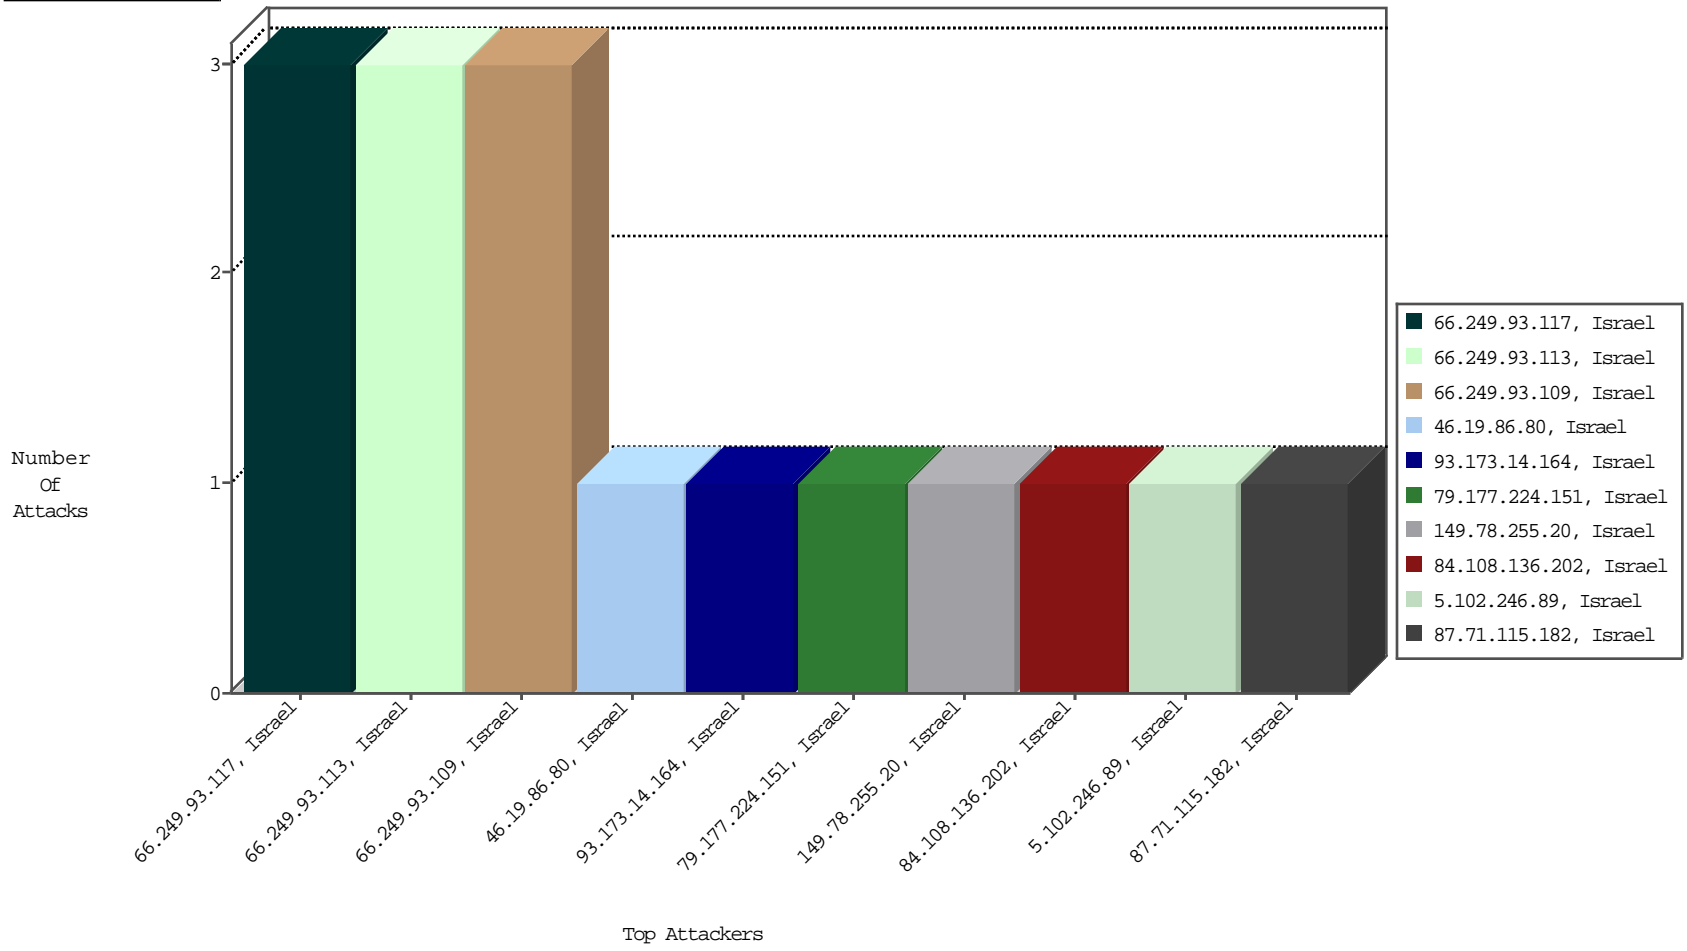

Focused IP Under Attack Daily Report

Top Targets

Top Attackers

Top Attackers In DDoS-Defence

Attacker Address	Attacker Geo	Target Address	Site	Signature	Device Action	DP_location.Location	Count
------------------	--------------	----------------	------	-----------	---------------	----------------------	-------

Top Attackers In IPS

Attacker Address	Attacker Geo	Target Address	Site	Signature	Device Action	Count
------------------	--------------	----------------	------	-----------	---------------	-------

Top Attackers In IDS

Attacker Address	Attacker Geo	Target Address	Site	Signature	Count
------------------	--------------	----------------	------	-----------	-------

Top Attackers In FW

Attacker Address	Attacker Geo	Target Address	Site	Name	Signature	Device Action	Count
37.9.88.76	Russian Federation	147.237.0.121		Geo-location enforcement	Geo-location inbound enforcement	drop	81
82.69.27.238	United Kingdom	147.237.0.121		Geo-location enforcement	Geo-location inbound enforcement	drop	57
190.219.78.122	Panama	147.237.0.121		Geo-location enforcement	Geo-location inbound enforcement	drop	23
149.88.93.42	Israel	147.237.0.121		Geo-location enforcement	Geo-location inbound enforcement	drop	9
180.76.15.18	China	147.237.0.121		Geo-location enforcement	Geo-location inbound enforcement	drop	4
79.177.224.151	Israel	147.237.0.121		Bad TCP sequence	SYN+ACK retransmit with different window scale	monitor	4
180.76.15.11	China	147.237.0.121		Geo-location enforcement	Geo-location inbound enforcement	drop	4
79.177.224.151	Israel	147.237.0.121		SYN Attack	SYN -> SYN-ACK -> Timeout	reject	4
169.229.3.91	United States	147.237.0.121		Geo-location enforcement	Geo-location inbound enforcement	drop	1
87.69.178.66	Israel	147.237.0.121		Bad TCP sequence	Invalid ACK number	alert	1
87.69.178.66	Israel	147.237.0.121		Bad TCP sequence	Invalid ACK number	monitor	1