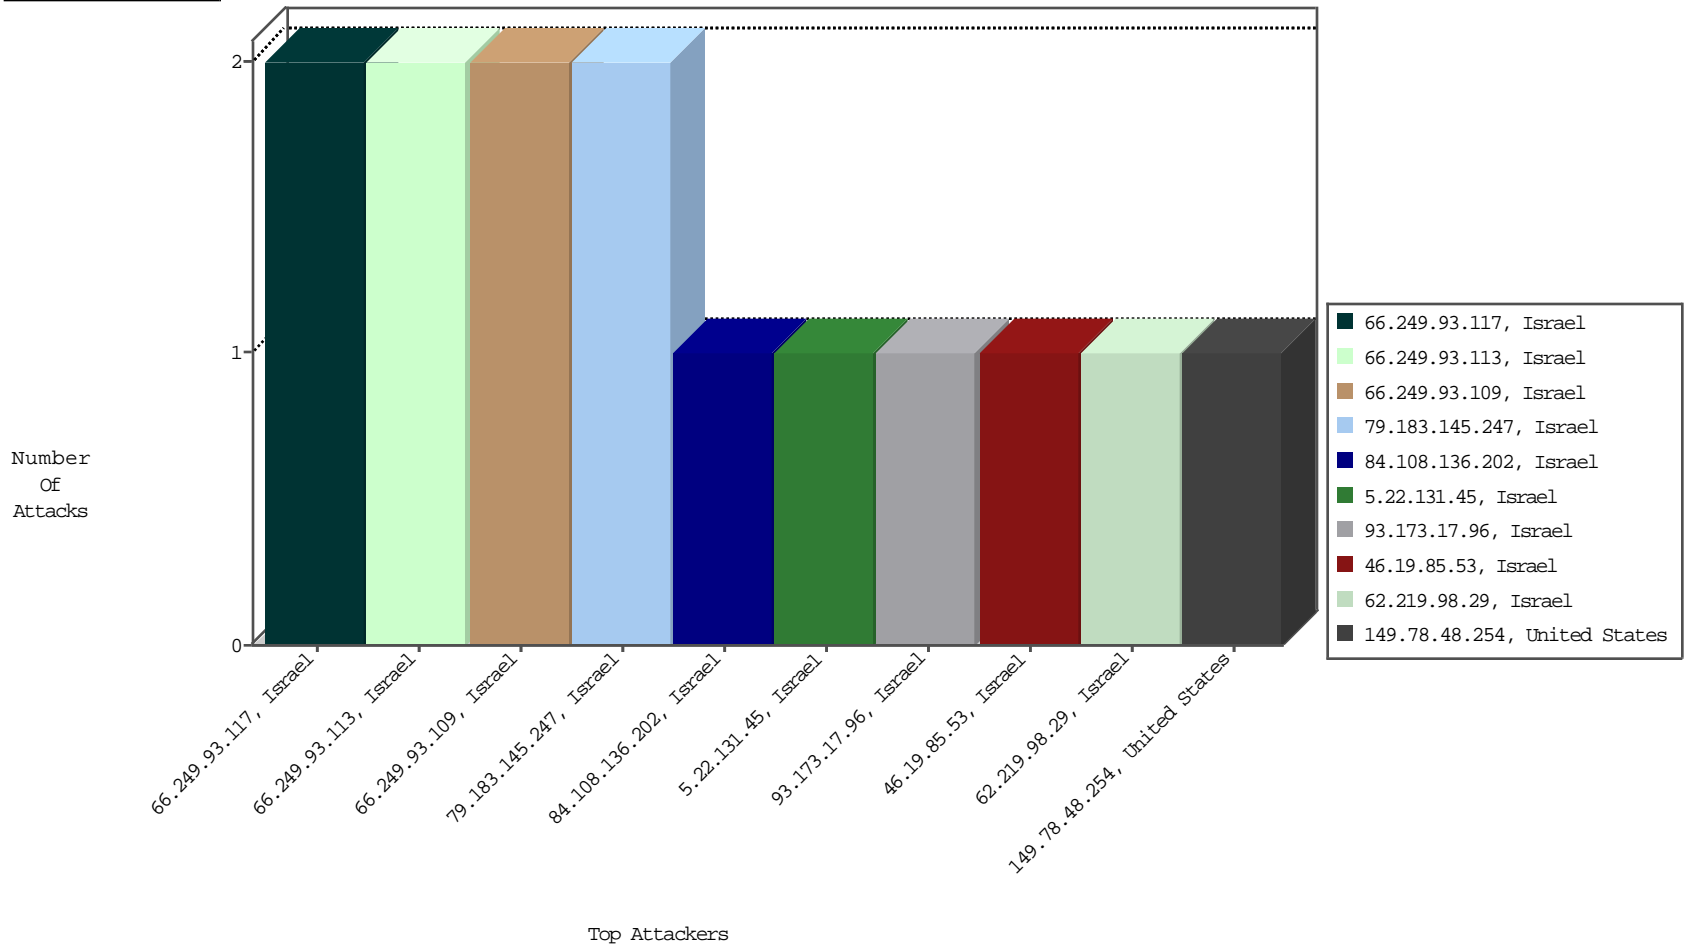

Focused IP Under Attack Daily Report

Top Targets

Top Attackers

Top Attackers In DDoS-Defence

Attacker Address	Attacker Geo	Target Address	Site	Signature	Device Action	DP_location.Location	Count
------------------	--------------	----------------	------	-----------	---------------	----------------------	-------

Top Attackers In IPS

Attacker Address	Attacker Geo	Target Address	Site	Signature	Device Action	Count
------------------	--------------	----------------	------	-----------	---------------	-------

04-27-2016-22:06:03 to 04-27-2016-23:06:03