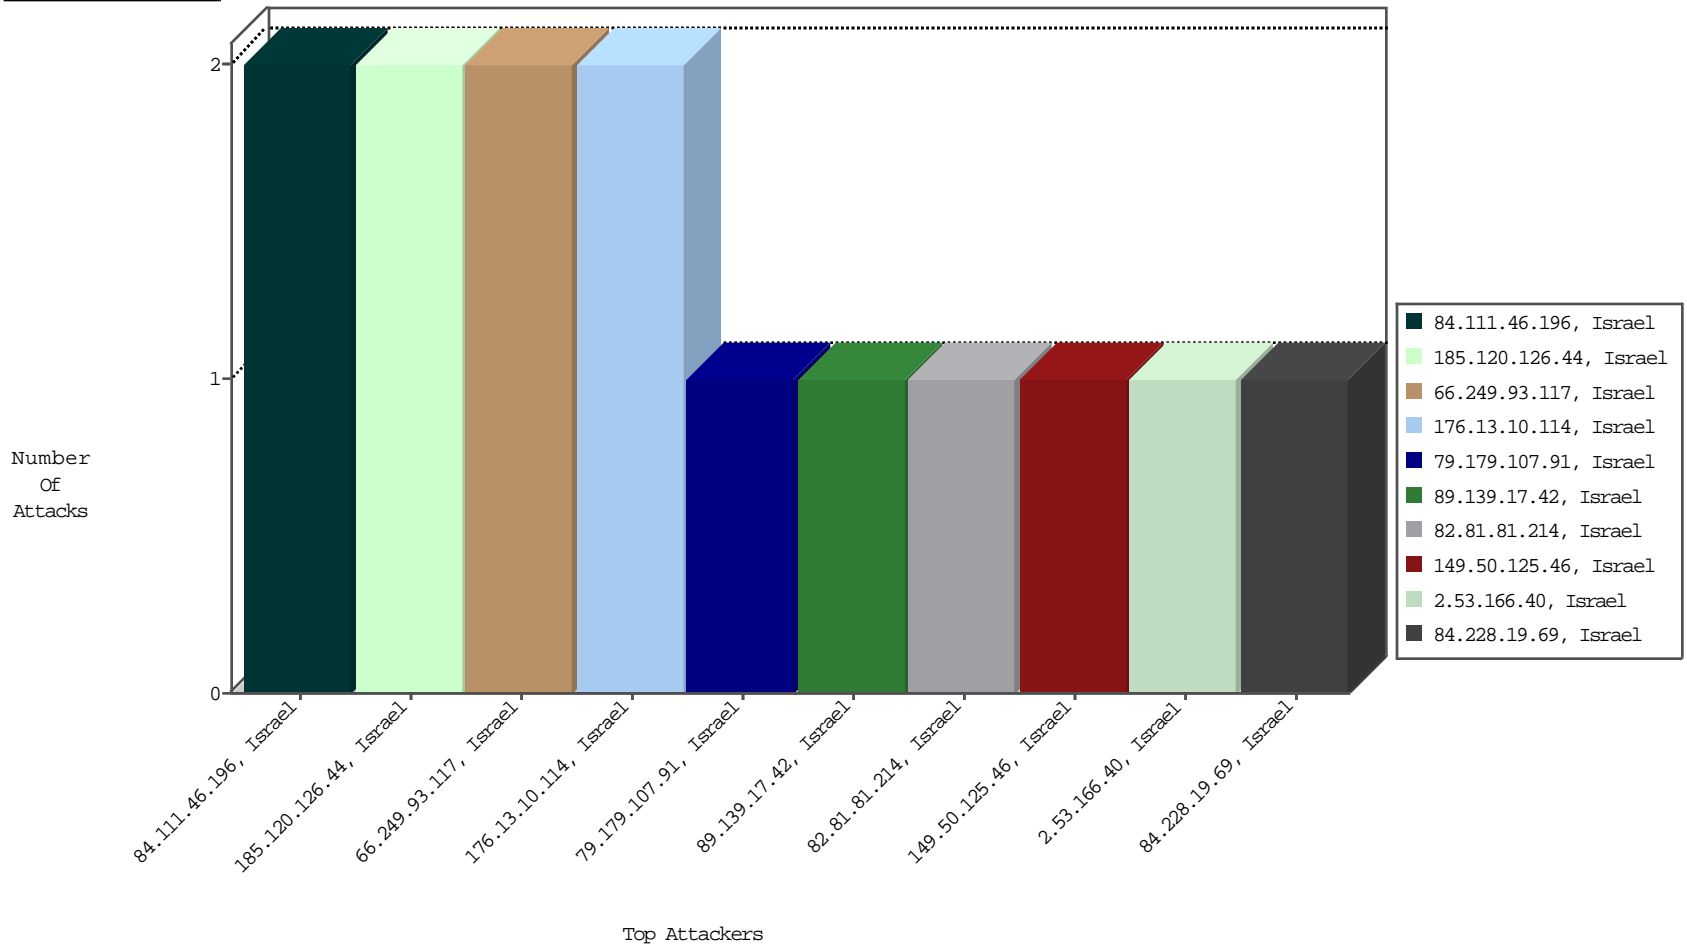

# Focused IP Under Attack Daily Report

Top Targets

Top Attackers

Top Attackers In DDoS-Defence

Attacker Address	Attacker Geo	Target Address	Site	Signature	Device Action	DP_location.Location	Count
------------------	--------------	----------------	------	-----------	---------------	----------------------	-------

Top Attackers In IPS

Attacker Address	Attacker Geo	Target Address	Site	Signature	Device Action	Count
------------------	--------------	----------------	------	-----------	---------------	-------

Top Attackers In IDS

Attacker Address	Attacker Geo	Target Address	Site	Signature	Count
------------------	--------------	----------------	------	-----------	-------