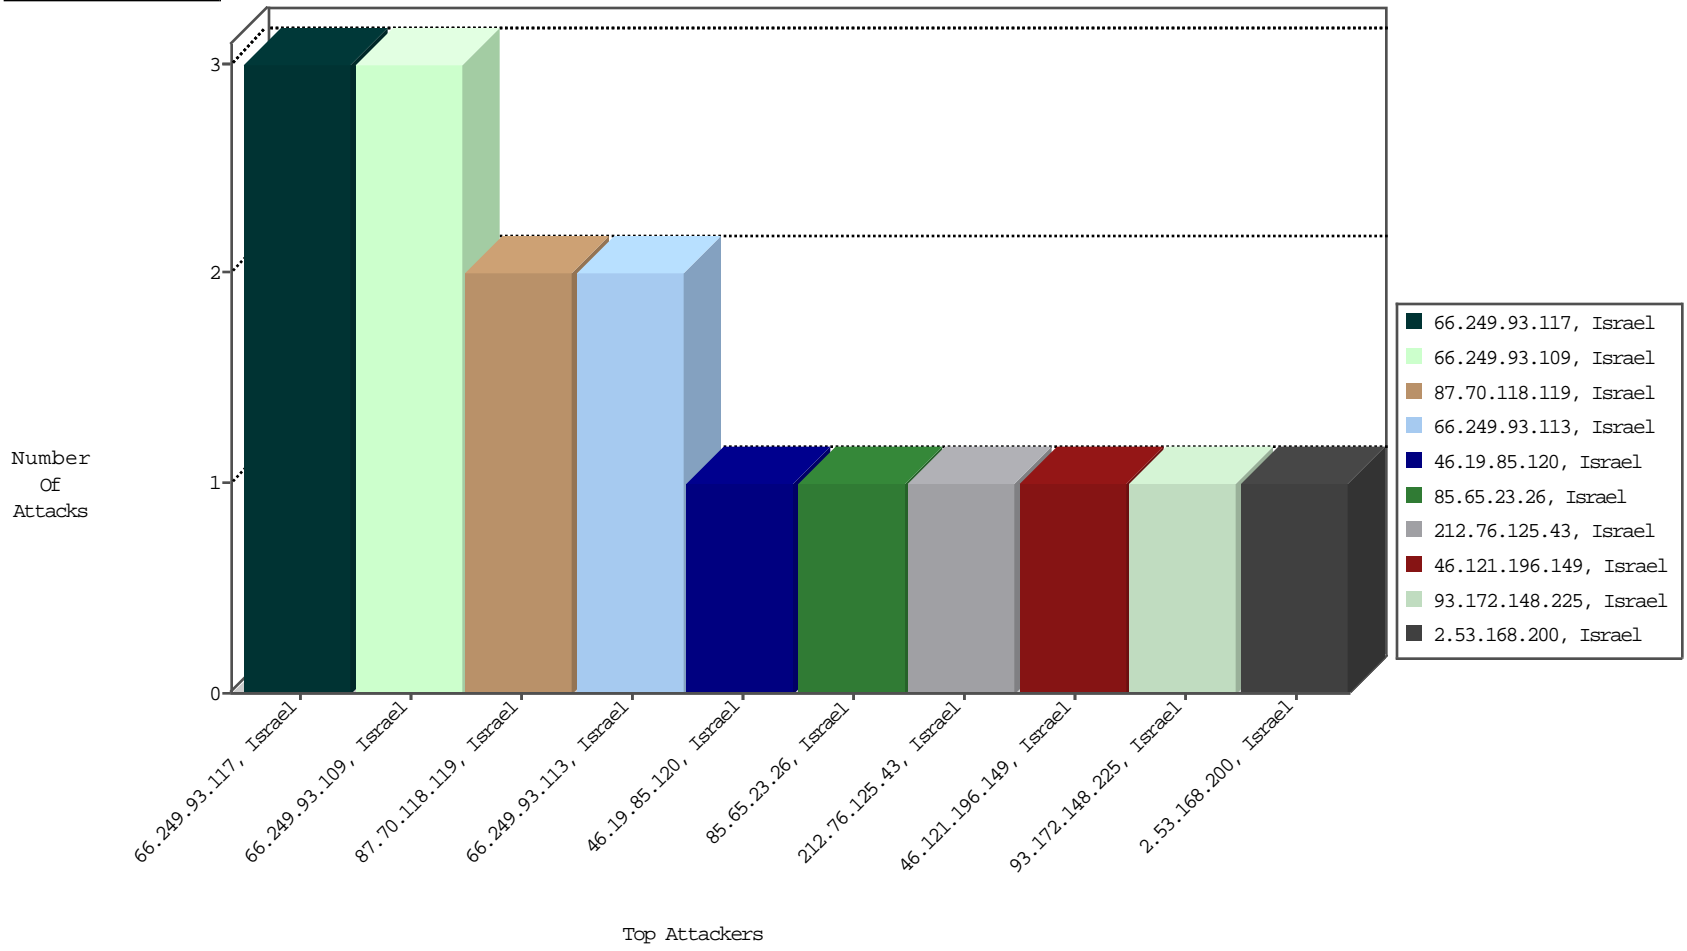

# Focused IP Under Attack Daily Report

Top Targets

Top Attackers

Top Attackers In DDoS-Defence

Attacker Address	Attacker Geo	Target Address	Site	Signature	Device Action	DP_location.Location	Count
------------------	--------------	----------------	------	-----------	---------------	----------------------	-------

Top Attackers In IPS

Attacker Address	Attacker Geo	Target Address	Site	Signature	Device Action	Count
------------------	--------------	----------------	------	-----------	---------------	-------

Top Attackers In IDS