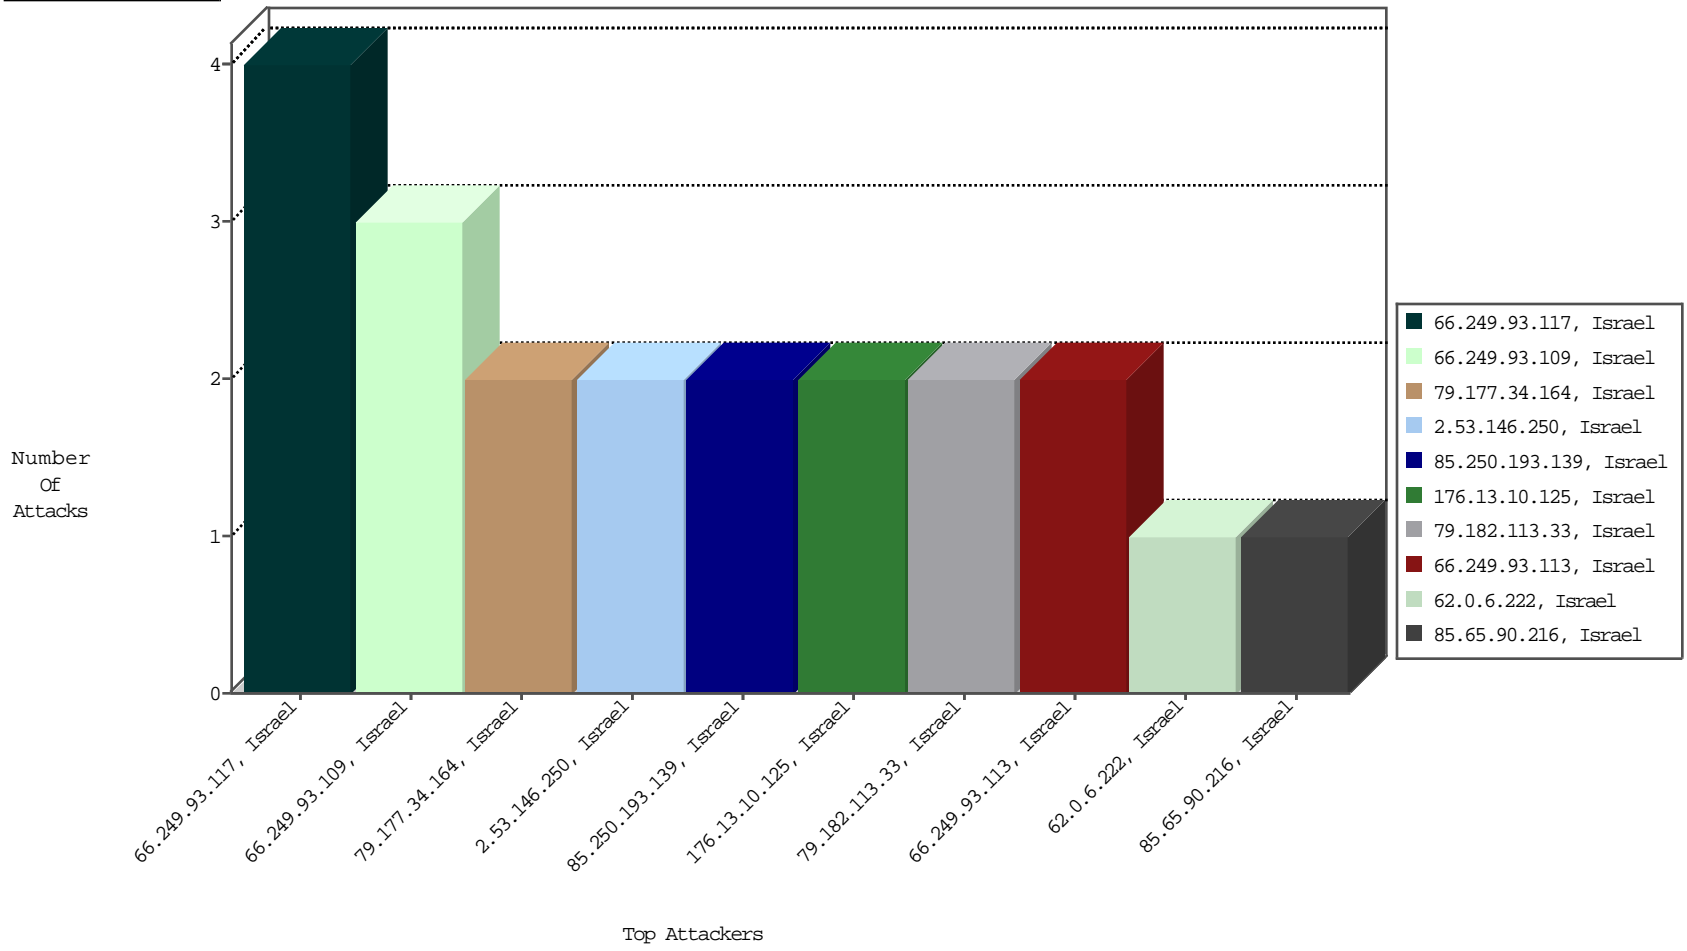

Focused IP Under Attack Daily Report

Top Targets

Top Attackers

Top Attackers In DDoS-Defence

Attacker Address	Attacker Geo	Target Address	Site	Signature	Device Action	DP_location.Location	Count
------------------	--------------	----------------	------	-----------	---------------	----------------------	-------

04-27-2016-18:06:08 to 04-27-2016-19:06:08

Top Attackers In IPS

Attacker Address	Attacker Geo	Target Address	Site	Signature	Device Action	Count
------------------	--------------	----------------	------	-----------	---------------	-------