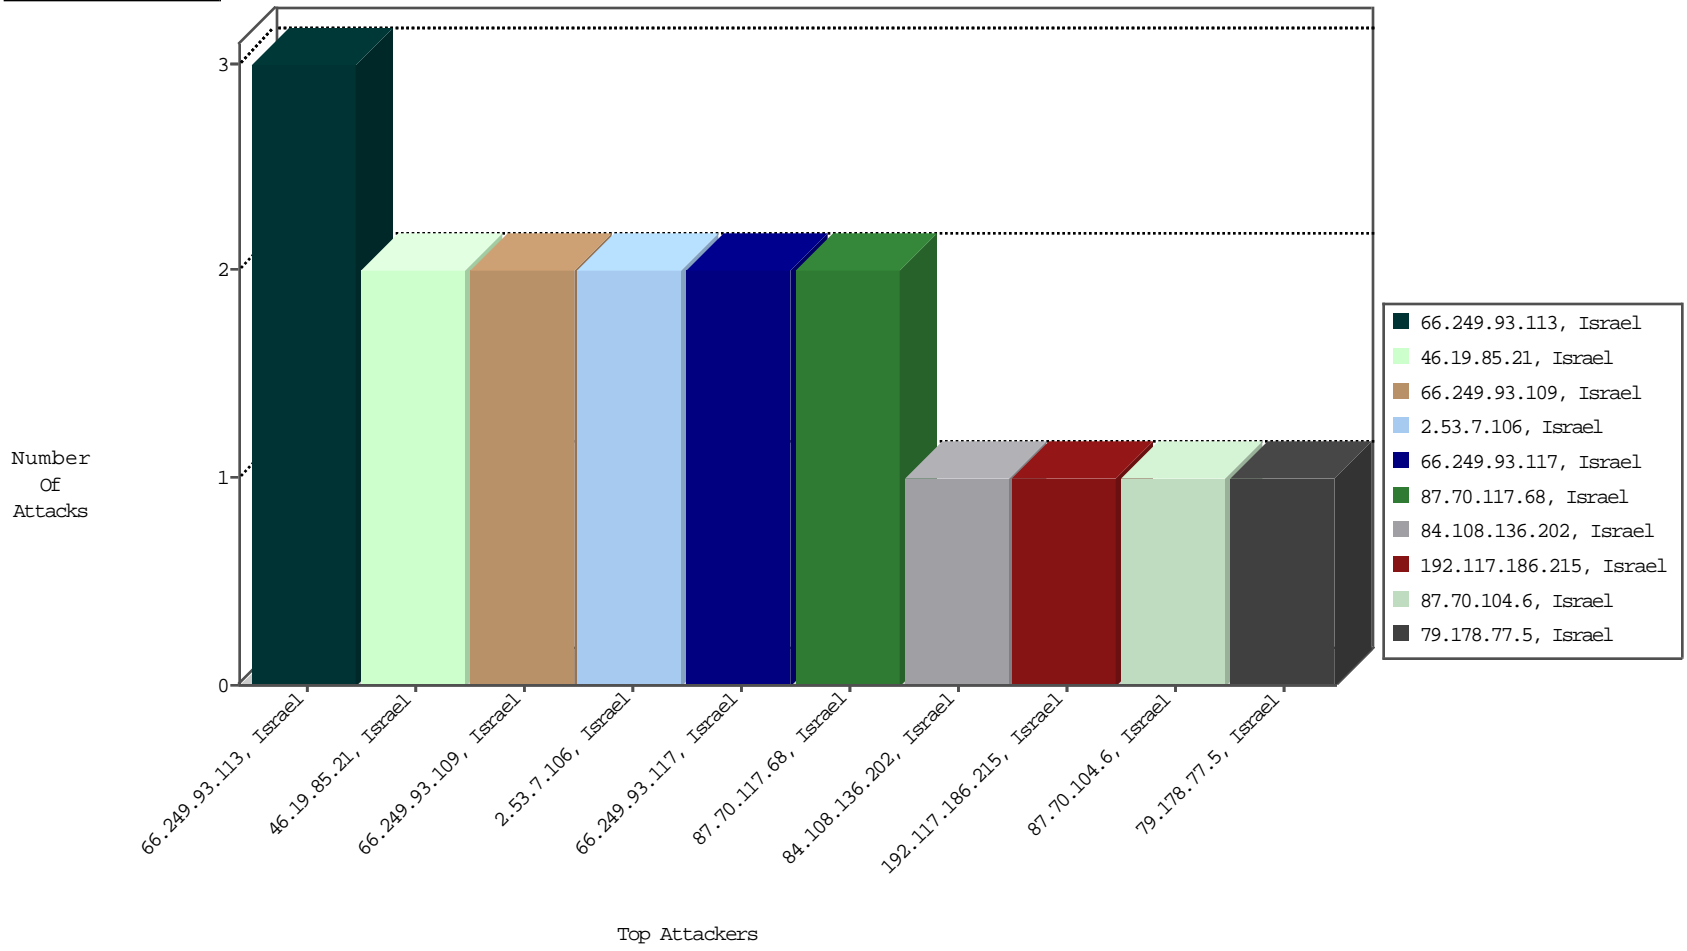

Focused IP Under Attack Daily Report

Top Targets

Top Attackers

Top Attackers In DDoS-Defence

Attacker Address	Attacker Geo	Target Address	Site	Signature	Device Action	DP_location.Location	Count
------------------	--------------	----------------	------	-----------	---------------	----------------------	-------

Top Attackers In IPS

Attacker Address	Attacker Geo	Target Address	Site	Signature	Device Action	Count
------------------	--------------	----------------	------	-----------	---------------	-------

Top Attackers In IDS