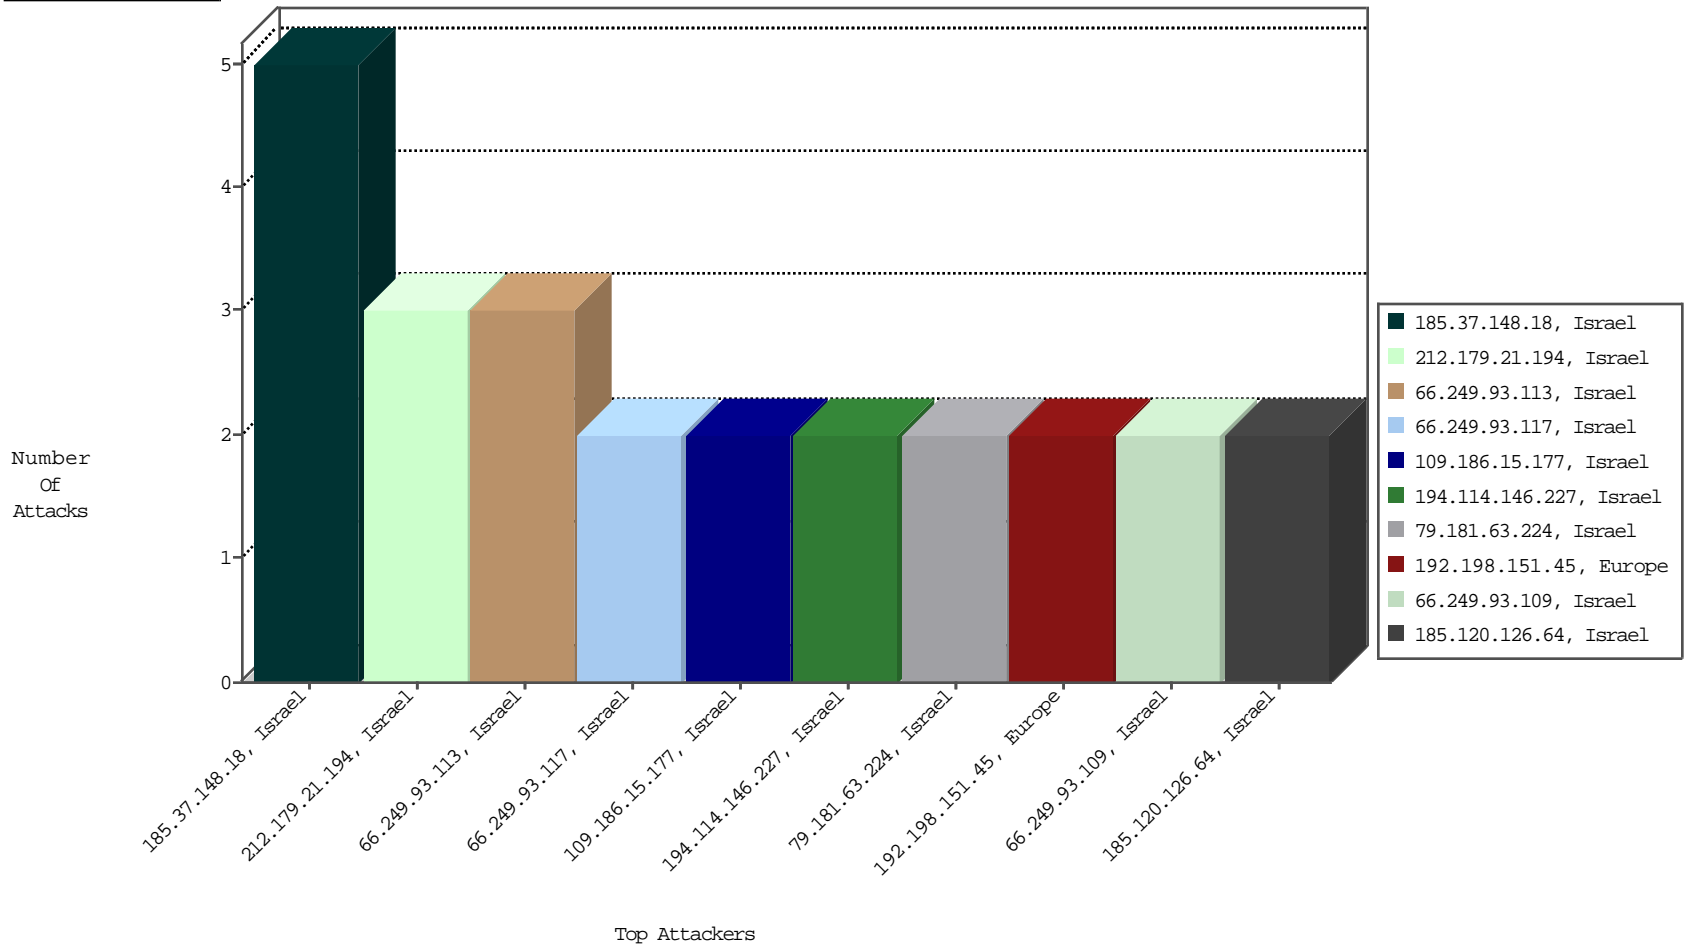

Focused IP Under Attack Daily Report

Top Targets

Top Attackers

Top Attackers In DDoS-Defence

Attacker Address	Attacker Geo	Target Address	Site	Signature	Device Action	DP_location.Location	Count
------------------	--------------	----------------	------	-----------	---------------	----------------------	-------

Top Attackers In IPS

Attacker Address	Attacker Geo	Target Address	Site	Signature	Device Action	Count
------------------	--------------	----------------	------	-----------	---------------	-------

Top Attackers In IDS

Attacker Address	Attacker Geo	Target Address	Site	Signature	Count
185.37.148.18	Israel	147.237.0.121		ET SCAN NMAP -sA (2)	4

Top Attackers In FW

Attacker Address	Attacker Geo	Target Address	Site	Name	Signature	Device Action	Count
223.206.151.130	Thailand	147.237.0.121		Geo-location enforcement	Geo-location inbound enforcement	drop	281
117.241.217.1	India	147.237.0.121		Geo-location enforcement	Geo-location inbound enforcement	drop	146
74.91.23.166	United States	147.237.0.121		Geo-location enforcement	Geo-location inbound enforcement	drop	71
149.88.74.61	Israel	147.237.0.121		Geo-location enforcement	Geo-location inbound enforcement	drop	48
23.81.90.154	United States	147.237.0.121		Bad TCP sequence	SYN retransmit with different window scale	monitor	15
80.178.98.214	Israel	147.237.0.121		Bad TCP sequence	SYN retransmit with different window scale	monitor	14
193.239.108.4	Israel	147.237.0.121		Bad TCP sequence	SYN retransmit with different window scale	monitor	5
79.181.121.148	Israel	147.237.0.121		SYN Attack	SYN -> SYN-ACK -> Timeout	reject	4
5.102.195.55	Israel	147.237.0.121		Bad TCP sequence	Invalid ACK number	monitor	2
5.22.130.82	Israel	147.237.0.121		Bad TCP sequence	Invalid ACK number	monitor	1
212.179.213.158	Israel	147.237.0.121		Bad TCP sequence	Invalid ACK number	alert	1
192.198.151.45	Europe	147.237.0.121		Bad TCP sequence	Invalid ACK number	alert	1
192.198.151.45	Europe	147.237.0.121		Bad TCP sequence	Invalid ACK number	monitor	1