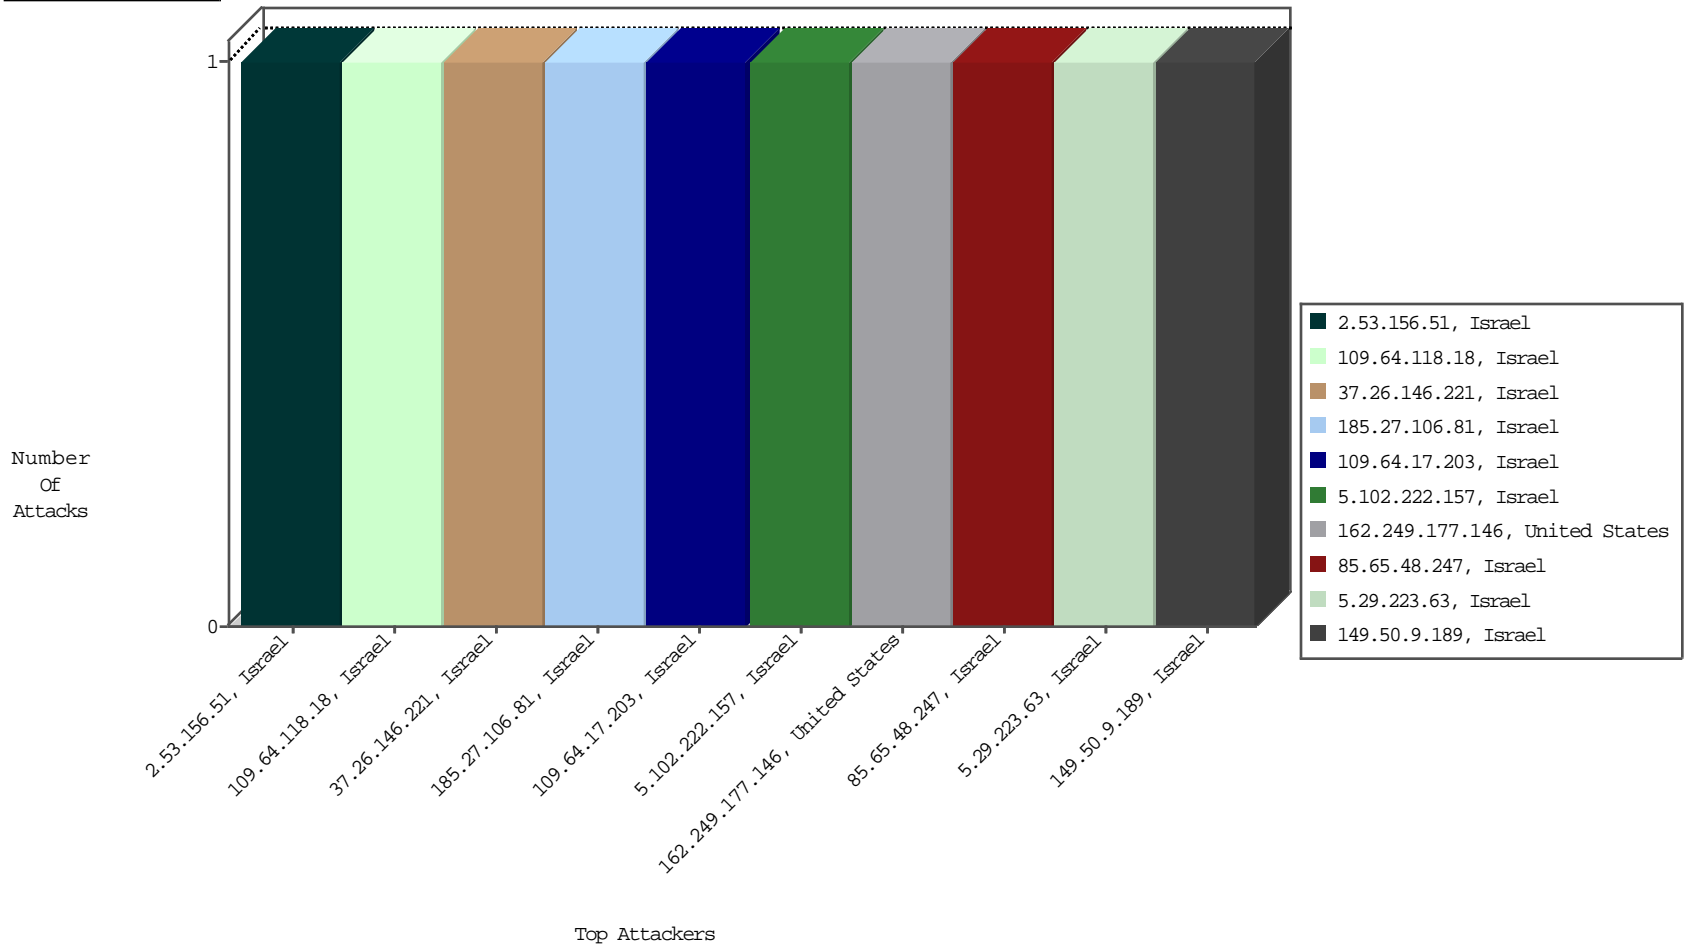

Focused IP Under Attack Daily Report

Top Targets

Top Attackers

Top Attackers In DDoS-Defence

Attacker Address	Attacker Geo	Target Address	Site	Signature	Device Action	DP_location.Location	Count
------------------	--------------	----------------	------	-----------	---------------	----------------------	-------

Top Attackers In IPS

Attacker Address	Attacker Geo	Target Address	Site	Signature	Device Action	Count
------------------	--------------	----------------	------	-----------	---------------	-------

Top Attackers In IDS