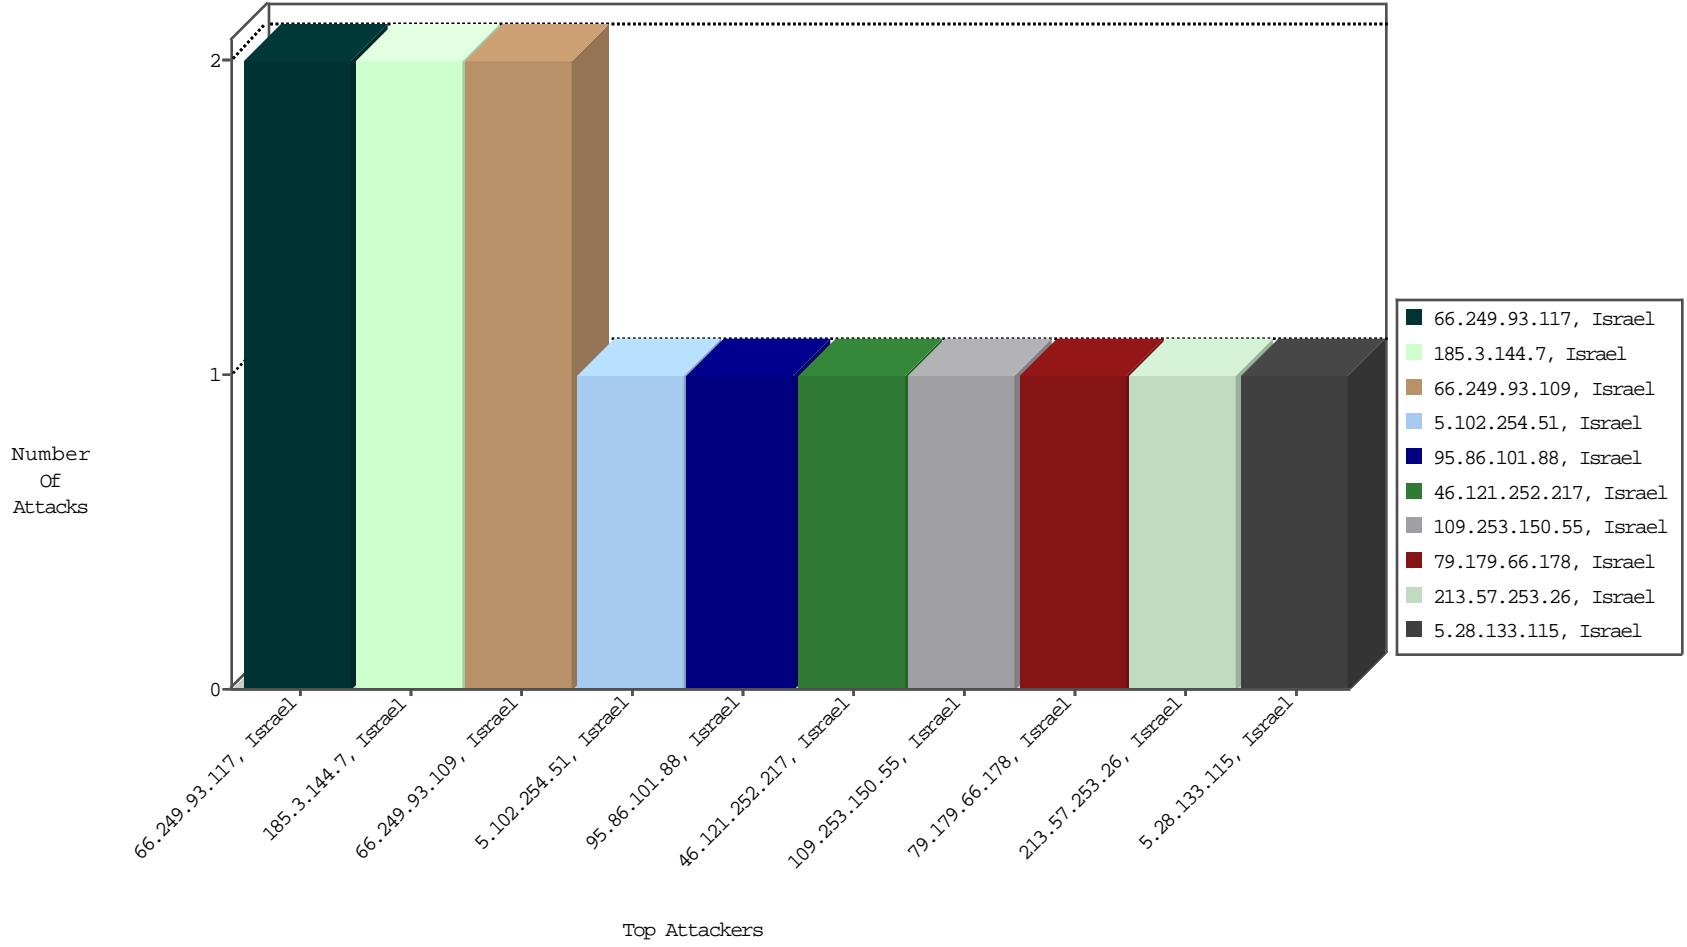

Focused IP Under Attack Daily Report

Top Targets

Top Attackers

Top Attackers In DDoS-Defence

Attacker Address	Attacker Geo	Target Address	Site	Signature	Device Action	DP_location.Location	Count
------------------	--------------	----------------	------	-----------	---------------	----------------------	-------

Top Attackers In IPS

Attacker Address	Attacker Geo	Target Address	Site	Signature	Device Action	Count
------------------	--------------	----------------	------	-----------	---------------	-------

Top Attackers In IDS

Attacker Address	Attacker Geo	Target Address	Site	Signature	Count
------------------	--------------	----------------	------	-----------	-------

Top Attackers In FW

Attacker Address	Attacker Geo	Target Address	Site	Name	Signature	Device Action	Count
149.88.171.122	Israel	147.237.0.121		Geo-location enforcement	Geo-location inbound enforcement	drop	27
149.88.228.46	Israel	147.237.0.121		Geo-location enforcement	Geo-location inbound enforcement	drop	15
95.220.191.157	Russian Federation	147.237.0.121		Geo-location enforcement	Geo-location inbound enforcement	drop	9
5.22.130.234	Israel	147.237.0.121		Bad TCP sequence	Invalid ACK number	monitor	9
176.77.52.65	Russian Federation	147.237.0.121		Geo-location enforcement	Geo-location inbound enforcement	drop	5
185.3.144.7	Israel	147.237.0.121		Bad TCP sequence	Invalid ACK number	monitor	1
216.243.31.2	United States	147.237.0.121		Geo-location enforcement	Geo-location inbound enforcement	drop	1