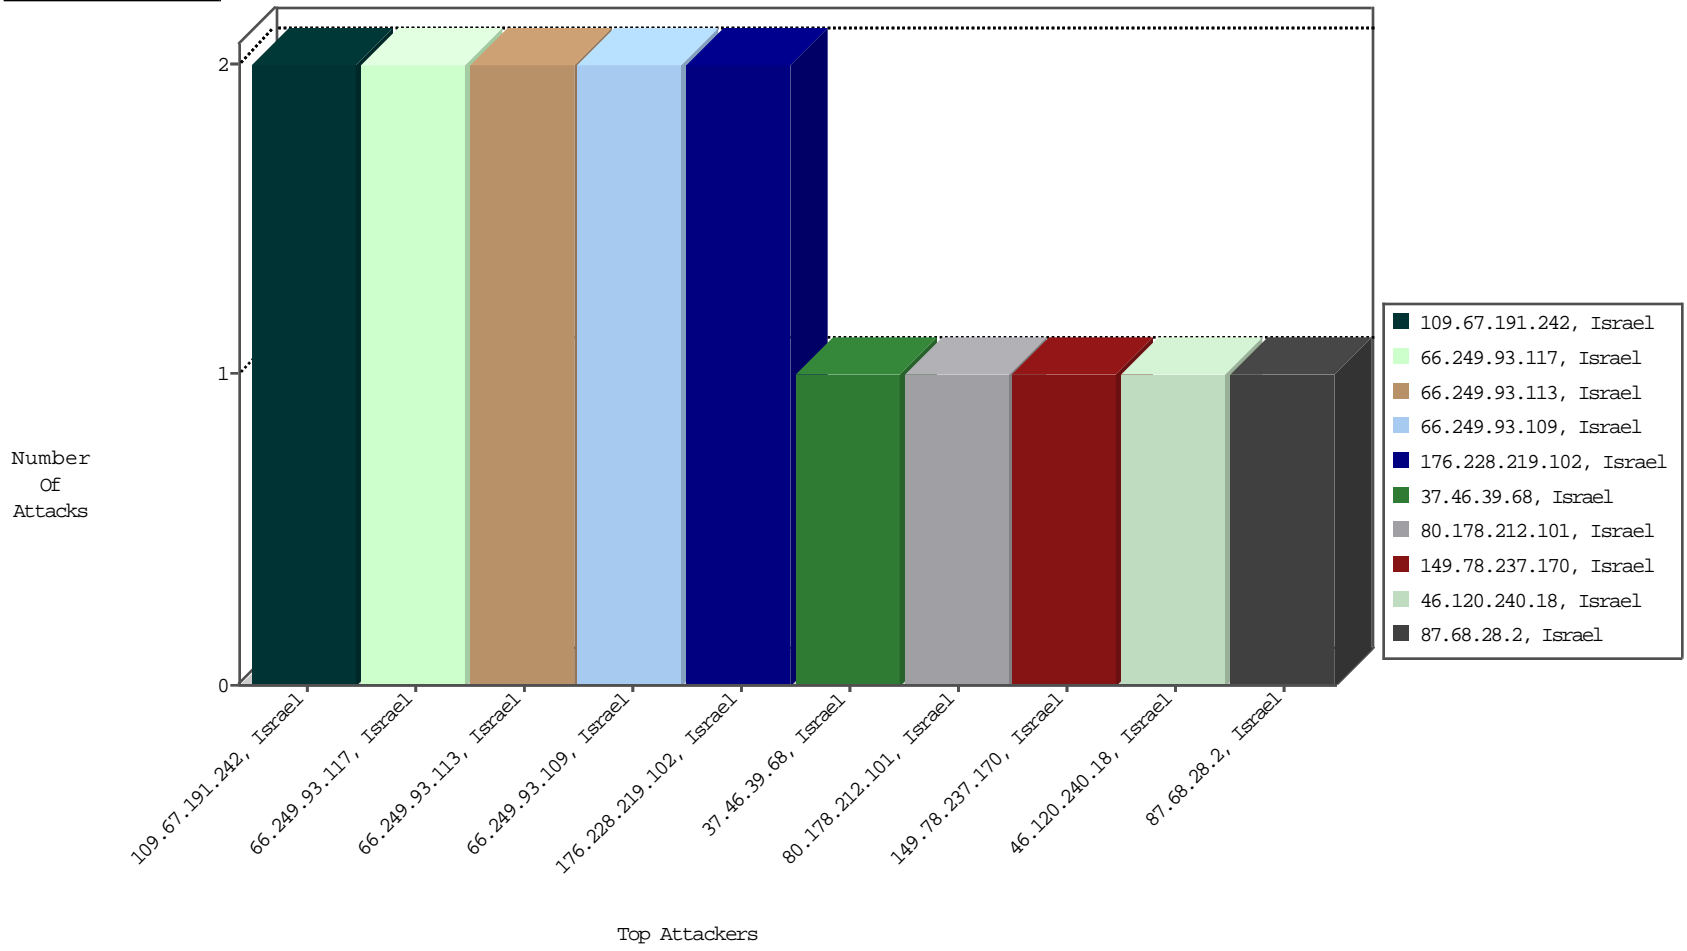

Focused IP Under Attack Daily Report

Top Targets

Top Attackers

Top Attackers In DDoS-Defence

Attacker Address	Attacker Geo	Target Address	Site	Signature	Device Action	DP_location.Location	Count
------------------	--------------	----------------	------	-----------	---------------	----------------------	-------

Top Attackers In IPS

Attacker Address	Attacker Geo	Target Address	Site	Signature	Device Action	Count
------------------	--------------	----------------	------	-----------	---------------	-------

Top Attackers In IDS

Attacker Address	Attacker Geo	Target Address	Site	Signature	Count
------------------	--------------	----------------	------	-----------	-------

Top Attackers In FW

Attacker Address	Attacker Geo	Target Address	Site	Name	Signature	Device Action	Count
185.3.147.214	Israel	147.237.0.121		Bad TCP sequence	Invalid ACK number	monitor	16
213.254.241.7	France	147.237.0.121		Geo-location enforcement	Geo-location inbound enforcement	drop	11
79.178.217.96	Israel	147.237.0.121		Bad TCP sequence	SYN retransmit with different window scale	monitor	4
5.102.242.249	Israel	147.237.0.121		Bad TCP sequence	Invalid ACK number	monitor	1
213.254.241.4	France	147.237.0.121		Geo-location enforcement	Geo-location inbound enforcement	drop	1
23.27.127.231	United States	147.237.0.121		Geo-location enforcement	Geo-location inbound enforcement	drop	1
5.22.131.110	Israel	147.237.0.121		Bad TCP sequence	Invalid ACK number	monitor	1