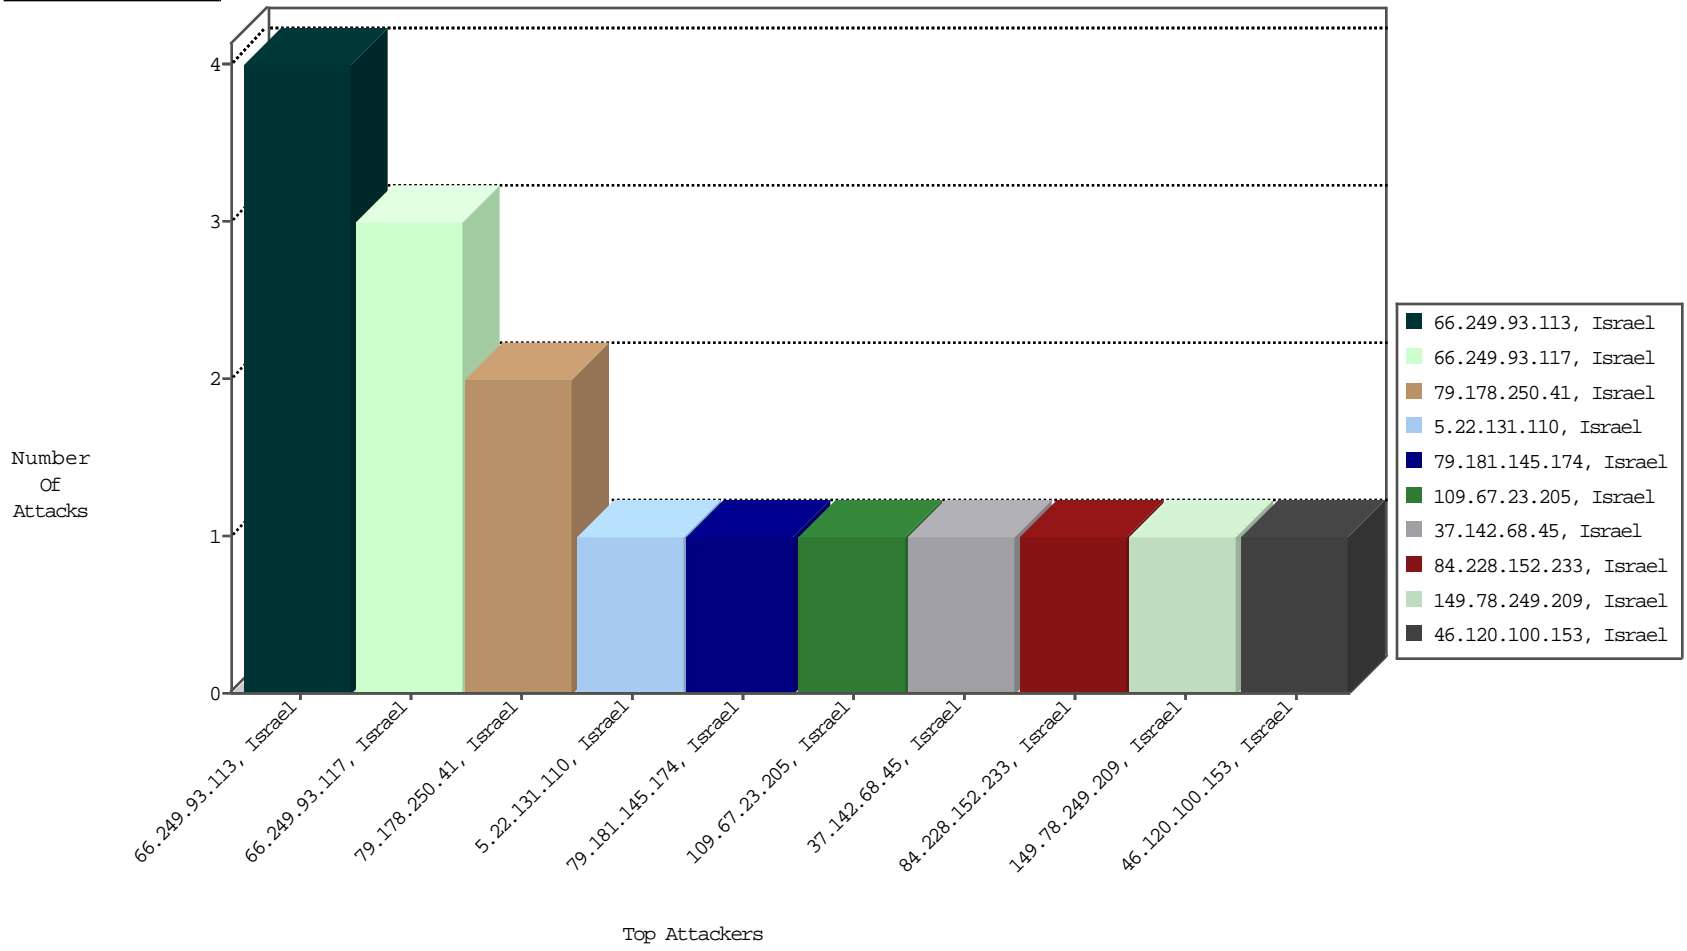

Focused IP Under Attack Daily Report

Top Targets

Top Attackers

Top Attackers In DDoS-Defence

Attacker Address	Attacker Geo	Target Address	Site	Signature	Device Action	DP_location.Location	Count
------------------	--------------	----------------	------	-----------	---------------	----------------------	-------

Top Attackers In IPS

Attacker Address	Attacker Geo	Target Address	Site	Signature	Device Action	Count
------------------	--------------	----------------	------	-----------	---------------	-------

Top Attackers In IDS