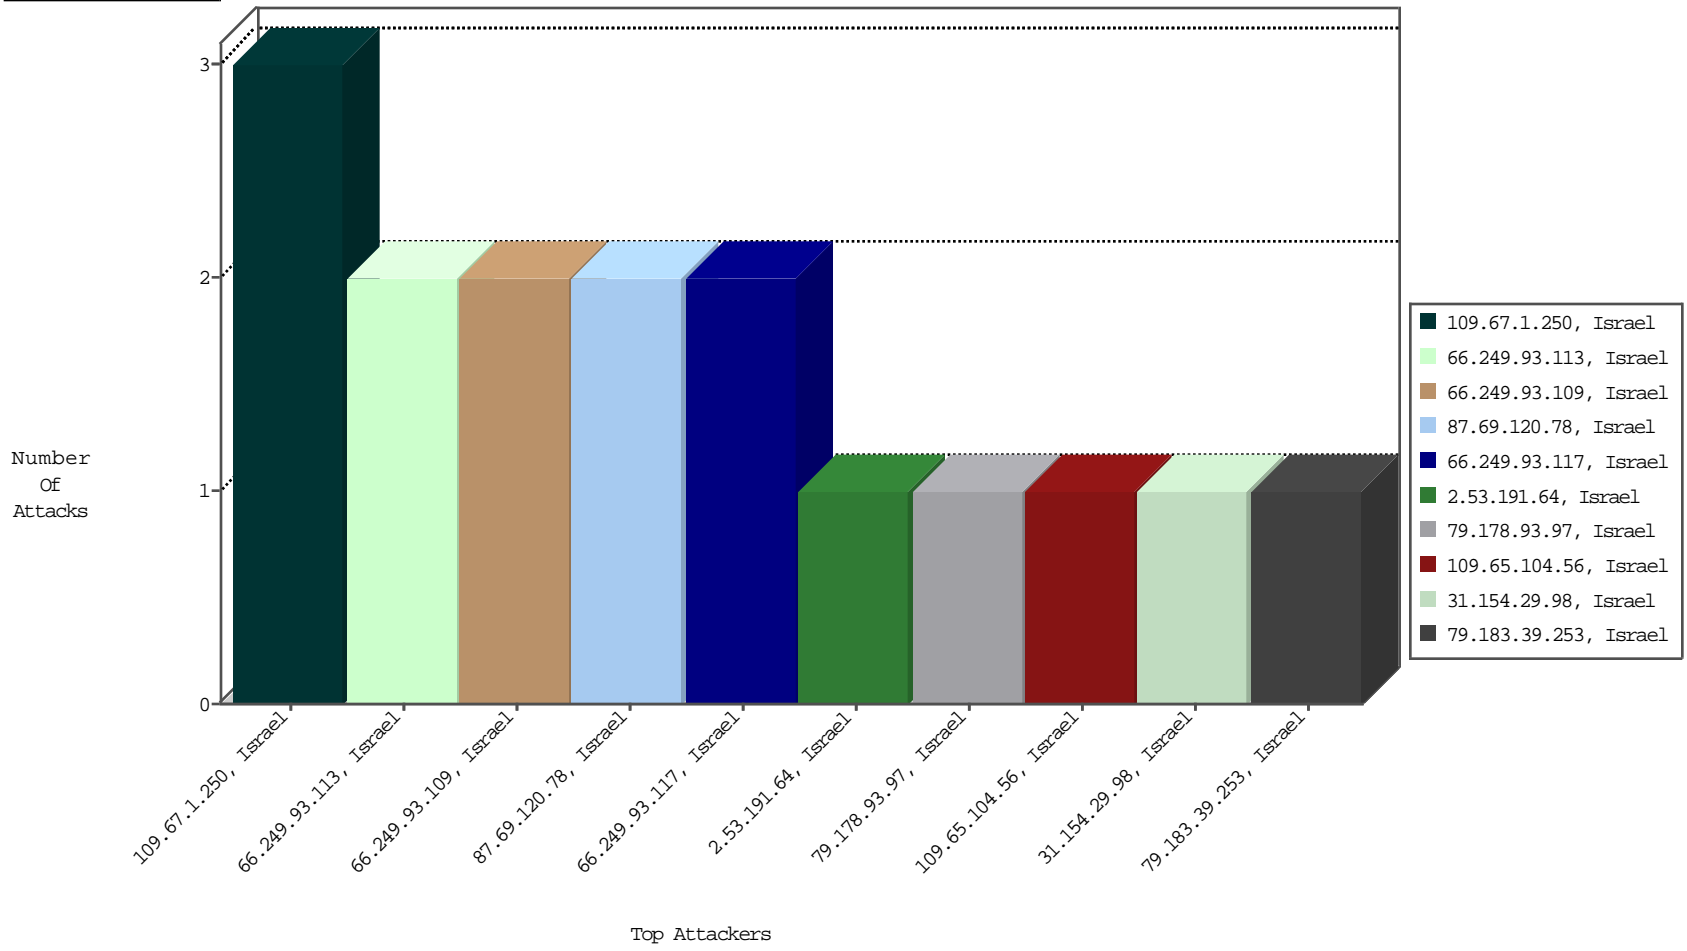

Focused IP Under Attack Daily Report

Top Targets

Top Attackers

Top Attackers In DDoS-Defence

Attacker Address	Attacker Geo	Target Address	Site	Signature	Device Action	DP_location.Location	Count
------------------	--------------	----------------	------	-----------	---------------	----------------------	-------

Top Attackers In IPS

Attacker Address	Attacker Geo	Target Address	Site	Signature	Device Action	Count
------------------	--------------	----------------	------	-----------	---------------	-------

Top Attackers In IDS