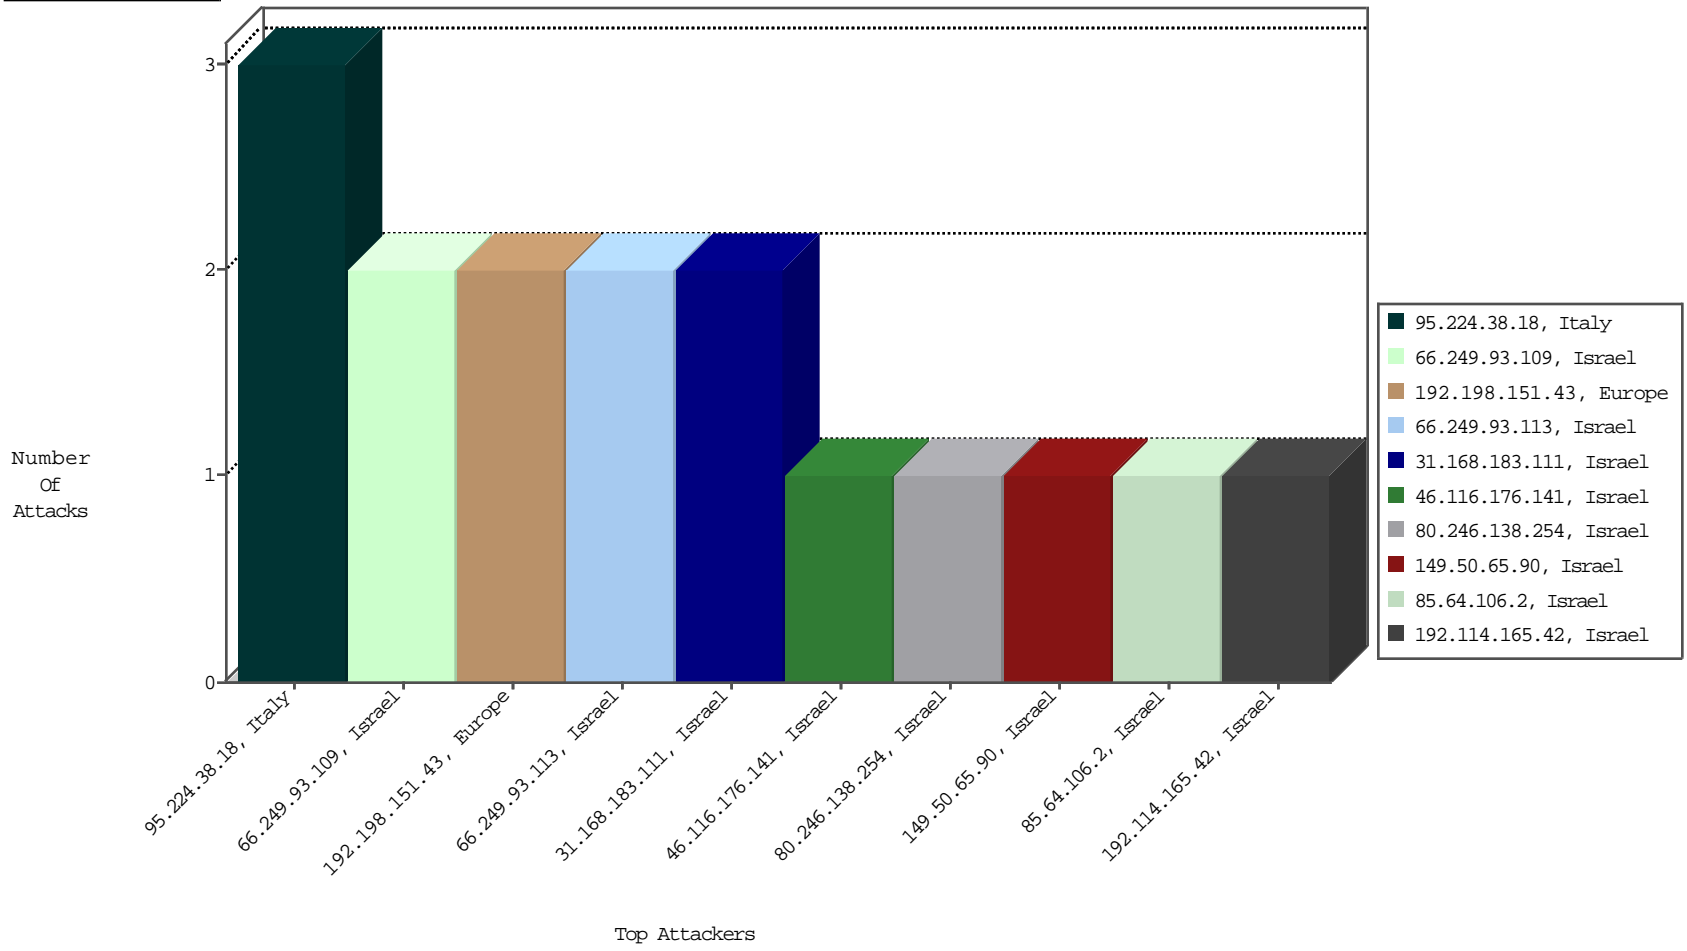

Focused IP Under Attack Daily Report

Top Targets

Top Attackers

Top Attackers In DDoS-Defence

Attacker Address	Attacker Geo	Target Address	Site	Signature	Device Action	DP_location.Location	Count
------------------	--------------	----------------	------	-----------	---------------	----------------------	-------

Top Attackers In IPS

Attacker Address	Attacker Geo	Target Address	Site	Signature	Device Action	Count
------------------	--------------	----------------	------	-----------	---------------	-------

Top Attackers In IDS