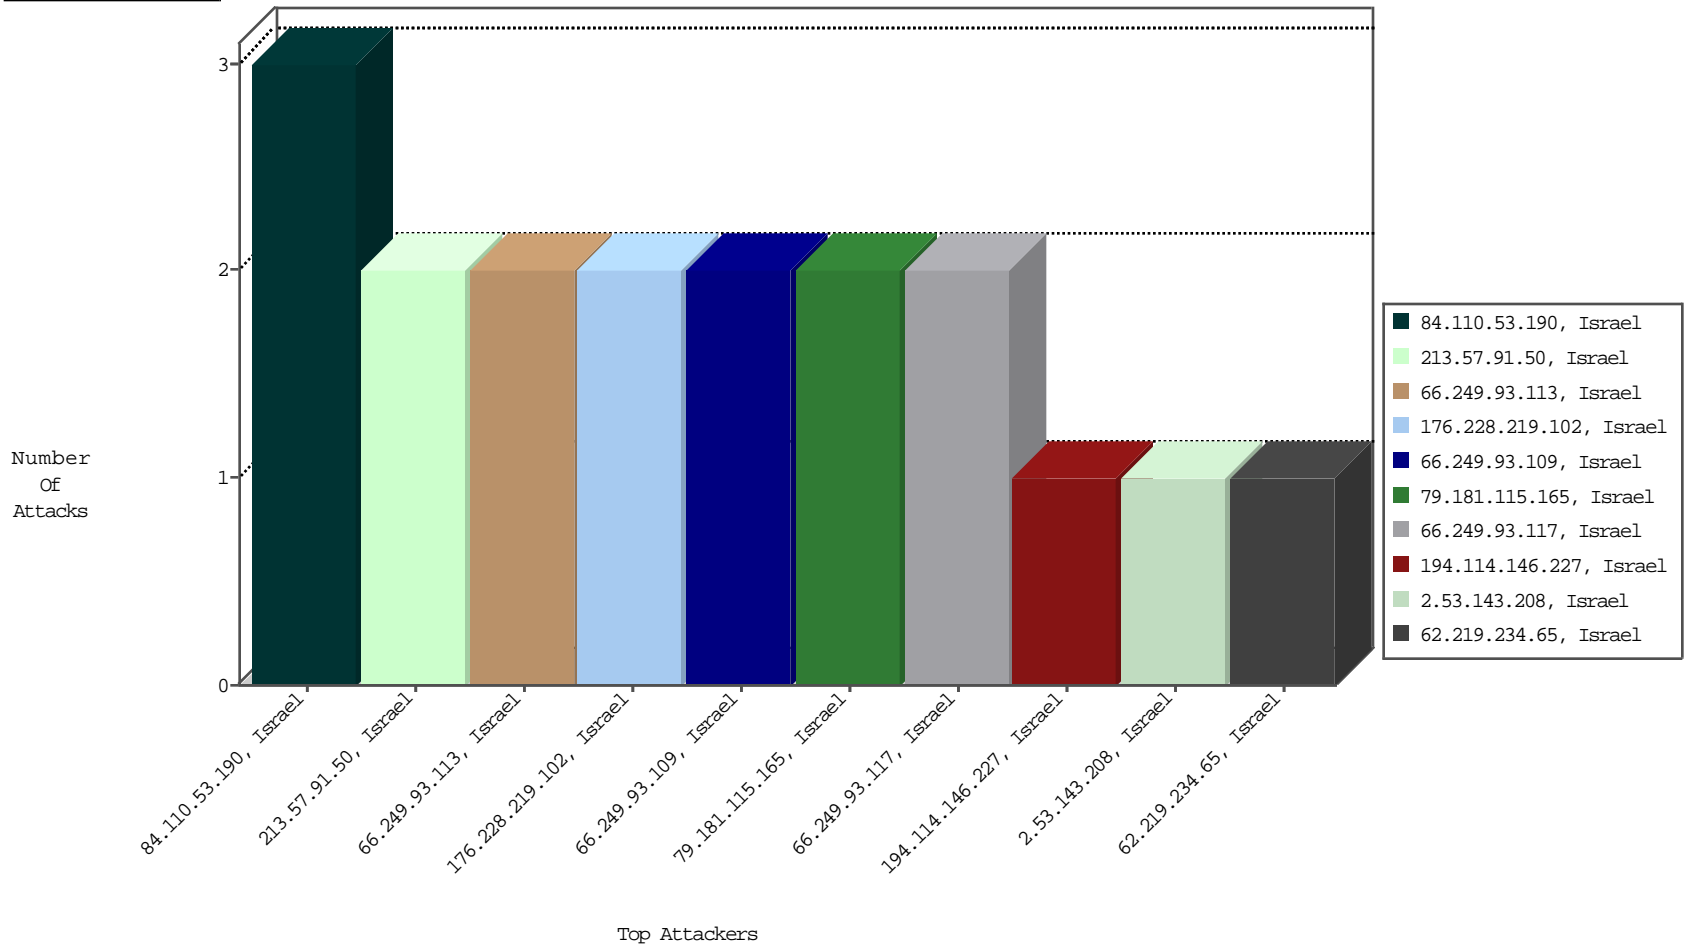

Focused IP Under Attack Daily Report

Top Targets

Top Attackers

Top Attackers In DDoS-Defence

Attacker Address	Attacker Geo	Target Address	Site	Signature	Device Action	DP_location.Location	Count
------------------	--------------	----------------	------	-----------	---------------	----------------------	-------

Top Attackers In IPS

Attacker Address	Attacker Geo	Target Address	Site	Signature	Device Action	Count
------------------	--------------	----------------	------	-----------	---------------	-------

Top Attackers In IDS