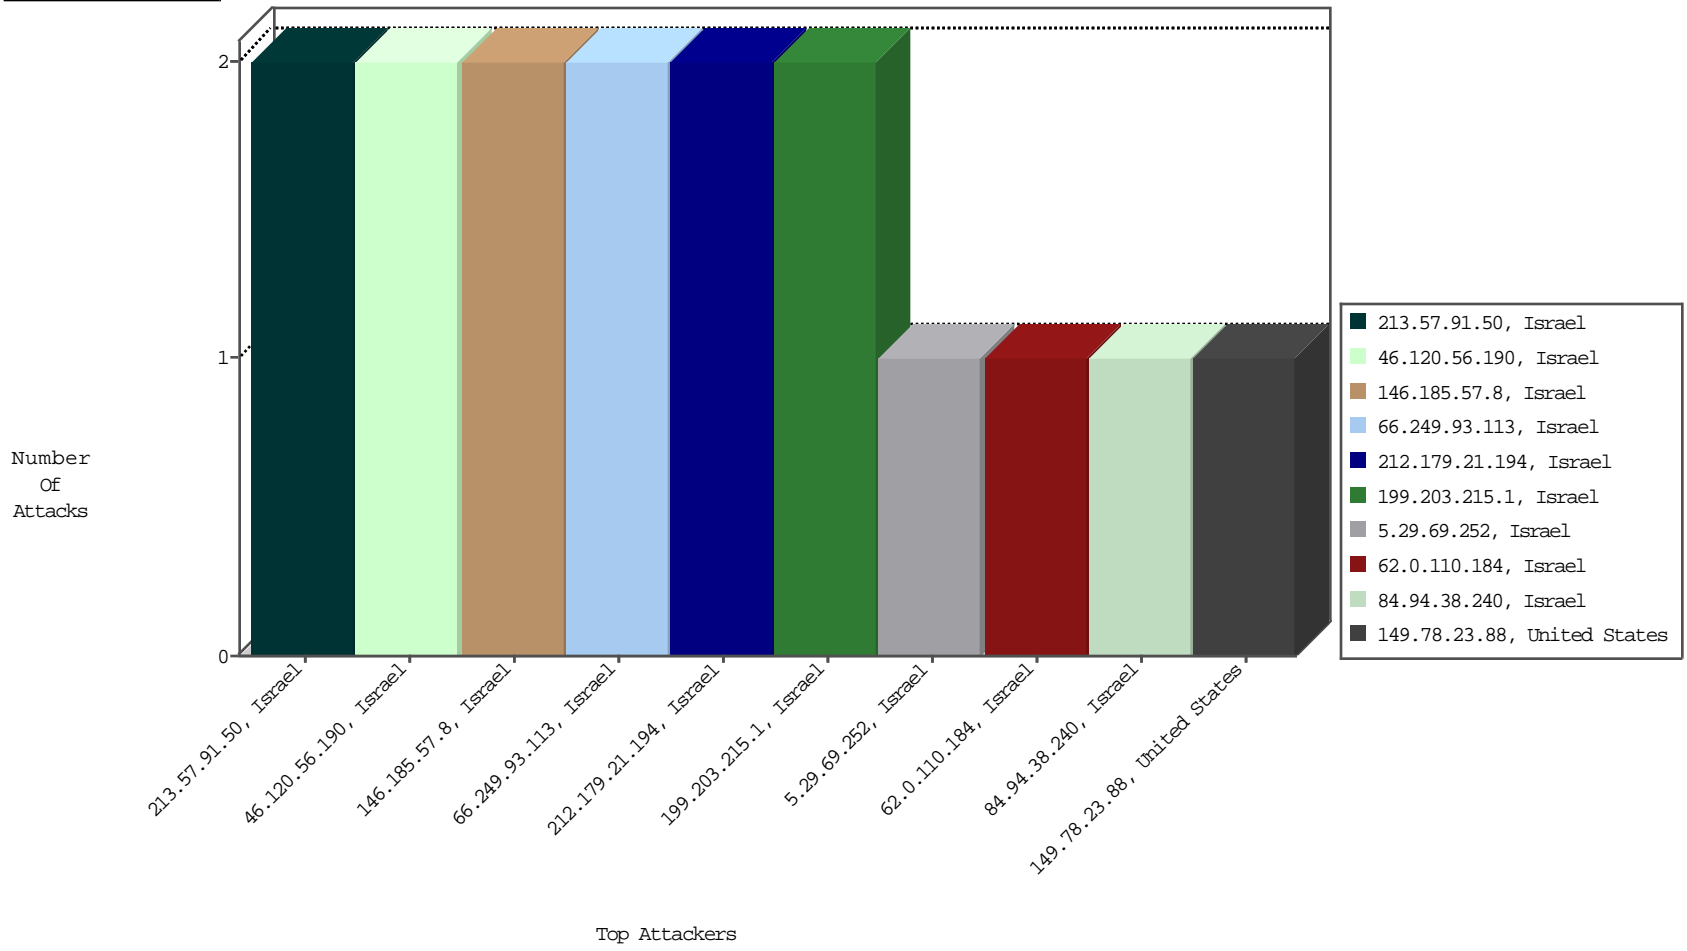

Focused IP Under Attack Daily Report

Top Targets

Top Attackers

Top Attackers In DDoS-Defence

Attacker Address	Attacker Geo	Target Address	Site	Signature	Device Action	DP_location.Location	Count
146.185.57.8	Israel	147.237.0.121		Block_Udp_All_Nets	drop	EEL-Isreal	2

Top Attackers In IPS

Attacker Address	Attacker Geo	Target Address	Site	Signature	Device Action	Count
------------------	--------------	----------------	------	-----------	---------------	-------

Top Attackers In IDS